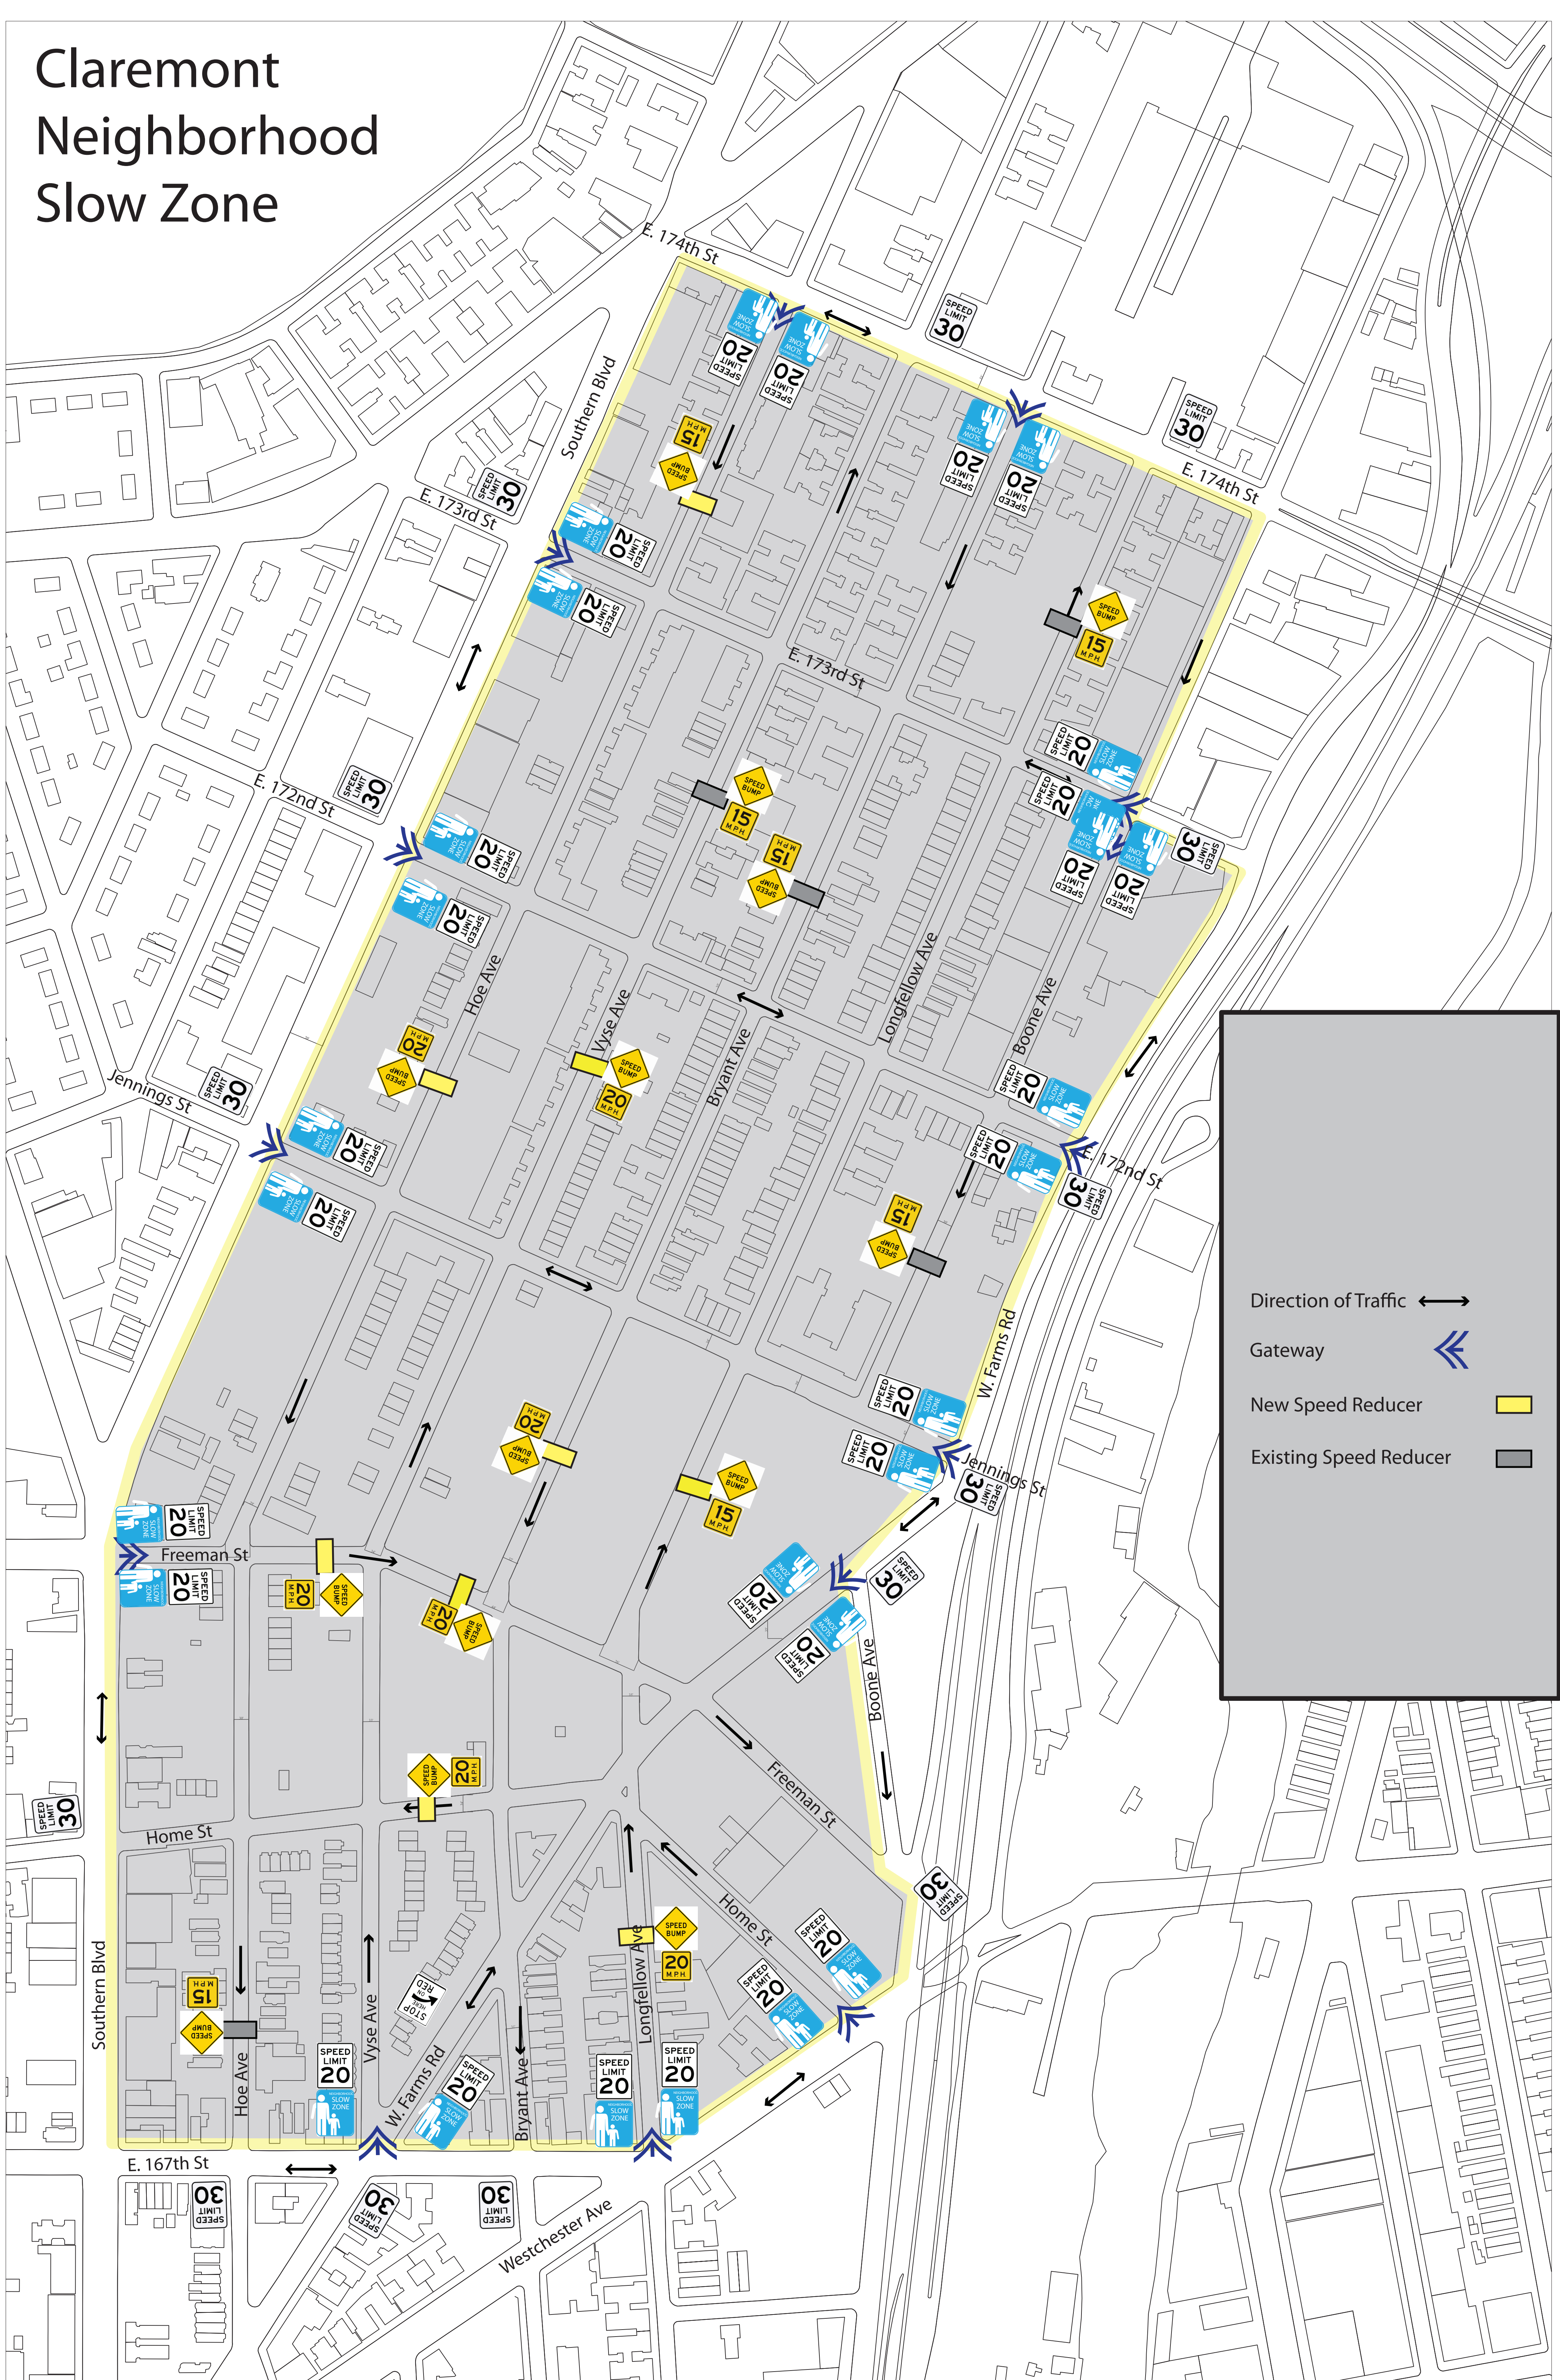

Claremont Neighborhood Slow Zone

Direction of Traffic 

Gateway 

New Speed Reducer 

Existing Speed Reducer 