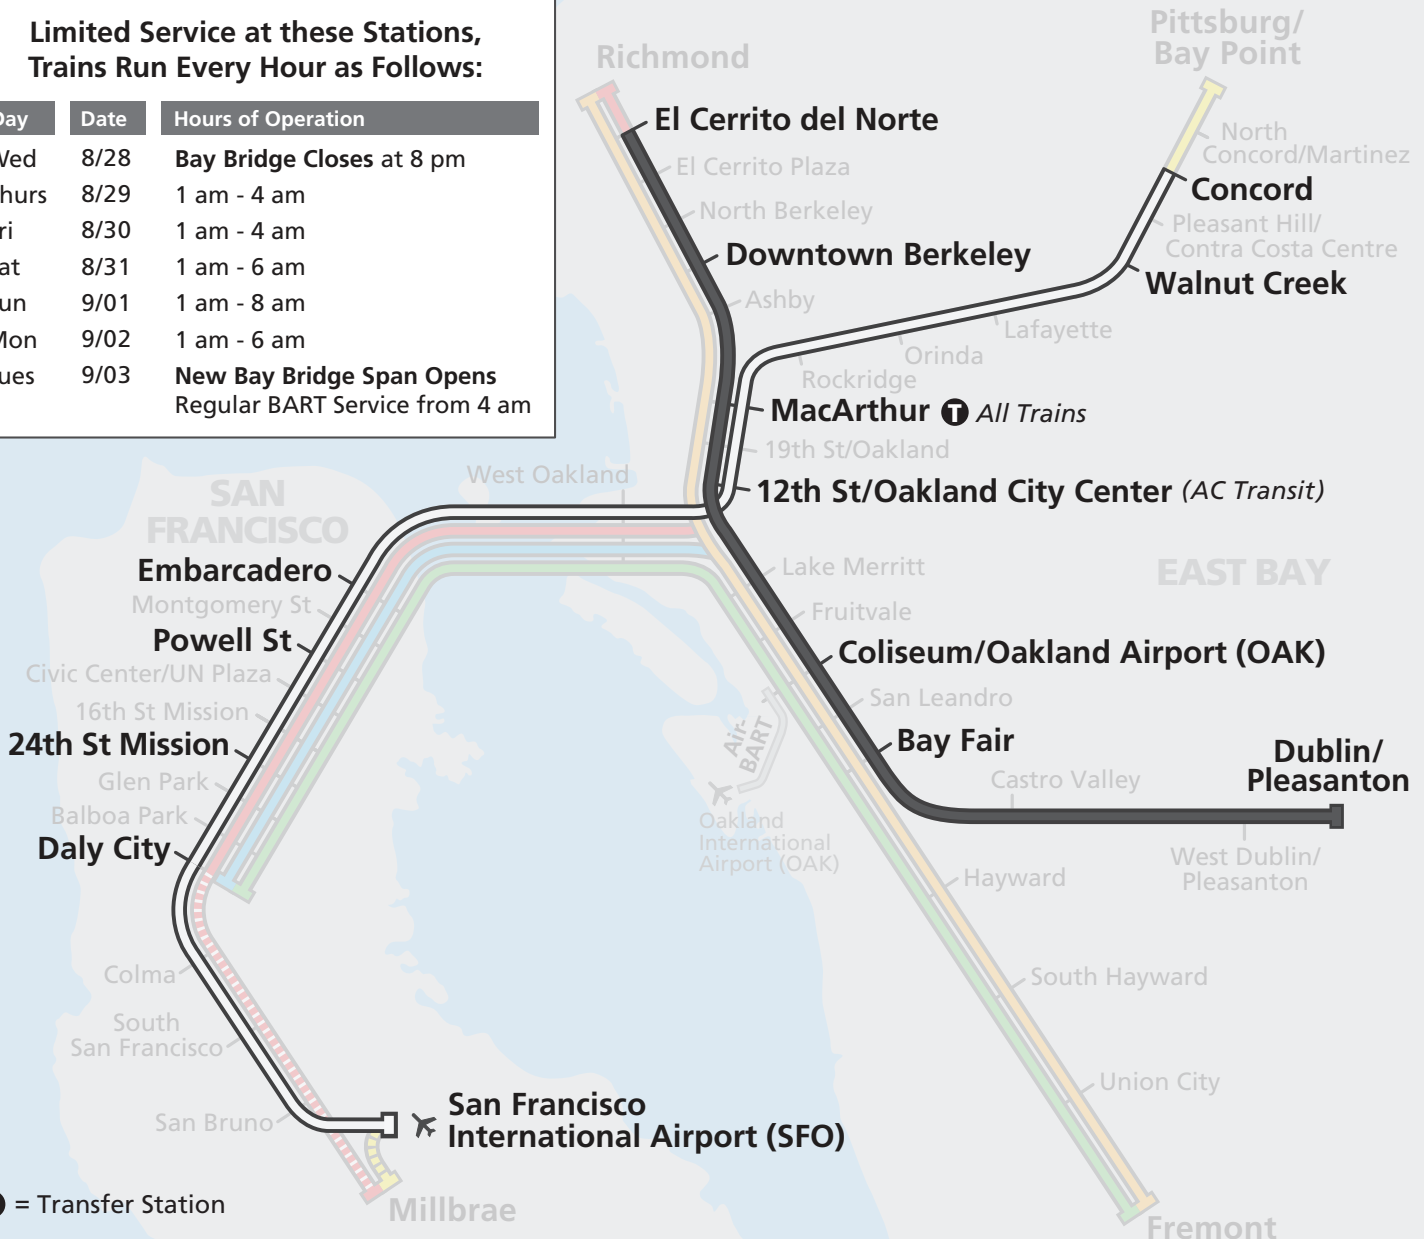

Labor Day Weekend Bay Bridge Closure*

BART to Provide All Night Service 8/29, 8/30, 8/31, 9/01, 9/02

Limited Service at these Stations, Trains Run Every Hour as Follows:

Day	Date	Hours of Operation
Wed	8/28	Bay Bridge Closes at 8 pm
Thurs	8/29	1 am - 4 am
Fri	8/30	1 am - 4 am
Sat	8/31	1 am - 6 am
Sun	9/01	1 am - 8 am
Mon	9/02	1 am - 6 am
Tues	9/03	New Bay Bridge Span Opens Regular BART Service from 4 am

T = Transfer Station

*For complete Bay Bridge closure updates, visit BayBridgeInfo.org or call 511.
For more information about BART schedules, visit www.bart.gov.