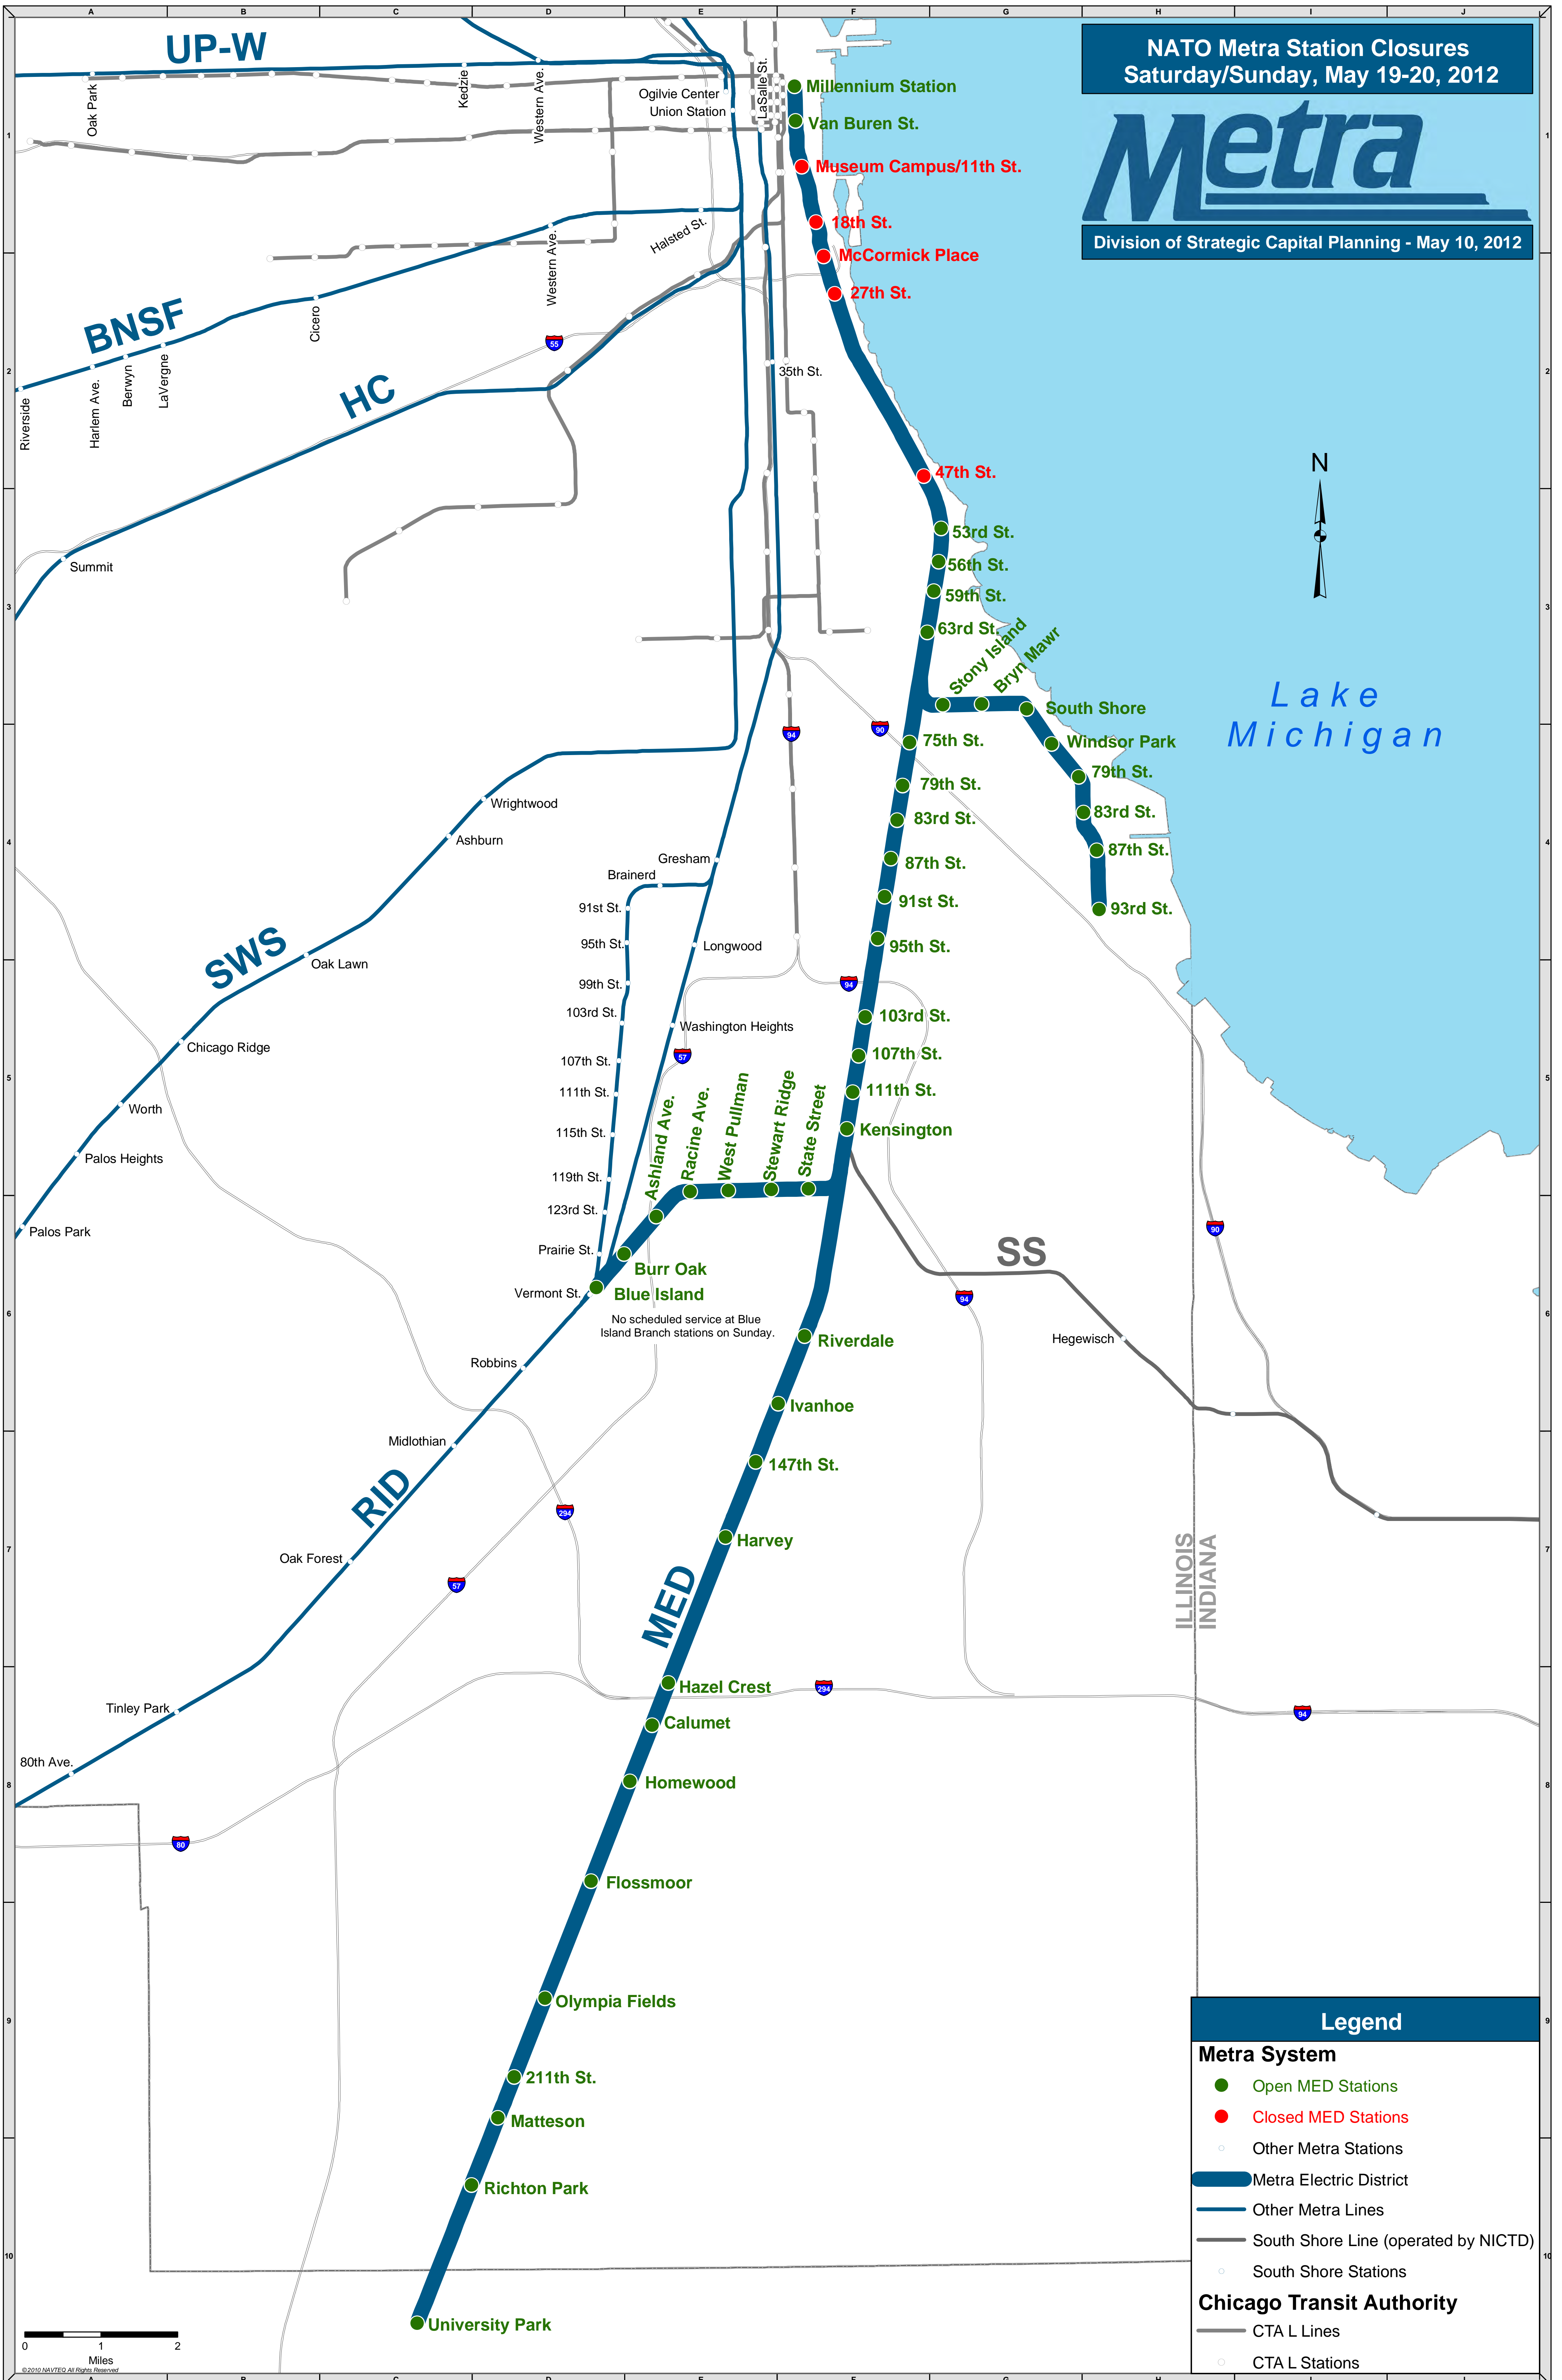

NATO Metra Station Closures  
Saturday/Sunday, May 19-20, 2012

Division of Strategic Capital Planning - May 10, 2012

**Legend**

**Metra System**

- Open MED Stations
- Closed MED Stations
- Other Metra Stations
- ▬ Metra Electric District
- ▬ Other Metra Lines
- ▬ South Shore Line (operated by NICTD)
- South Shore Stations

**Chicago Transit Authority**

- ▬ CTA L Lines
- CTA L Stations

UP-W

NATO Metra Station Closures  
Monday, May 21, 2012

Division of Strategic Capital Planning - May 10, 2012

**Legend**

**Metra System**

- Open MED Stations
- Closed MED Stations
- Other Metra Stations
- ▬ Metra Electric District
- ▬ Other Metra Lines
- ▬ South Shore Line (operated by NICTD)
- South Shore Stations

**Chicago Transit Authority**

- ▬ CTA L Lines
- CTA L Stations

0 1 2  
Miles

© 2010 NAVTEQ All Rights Reserved

# Metra Electric District stations open and closed

Monday, May 21, 2012

● Station Open

● Station Closed

\* The South Water entrance is only for use by persons with disabilities during the Summit.