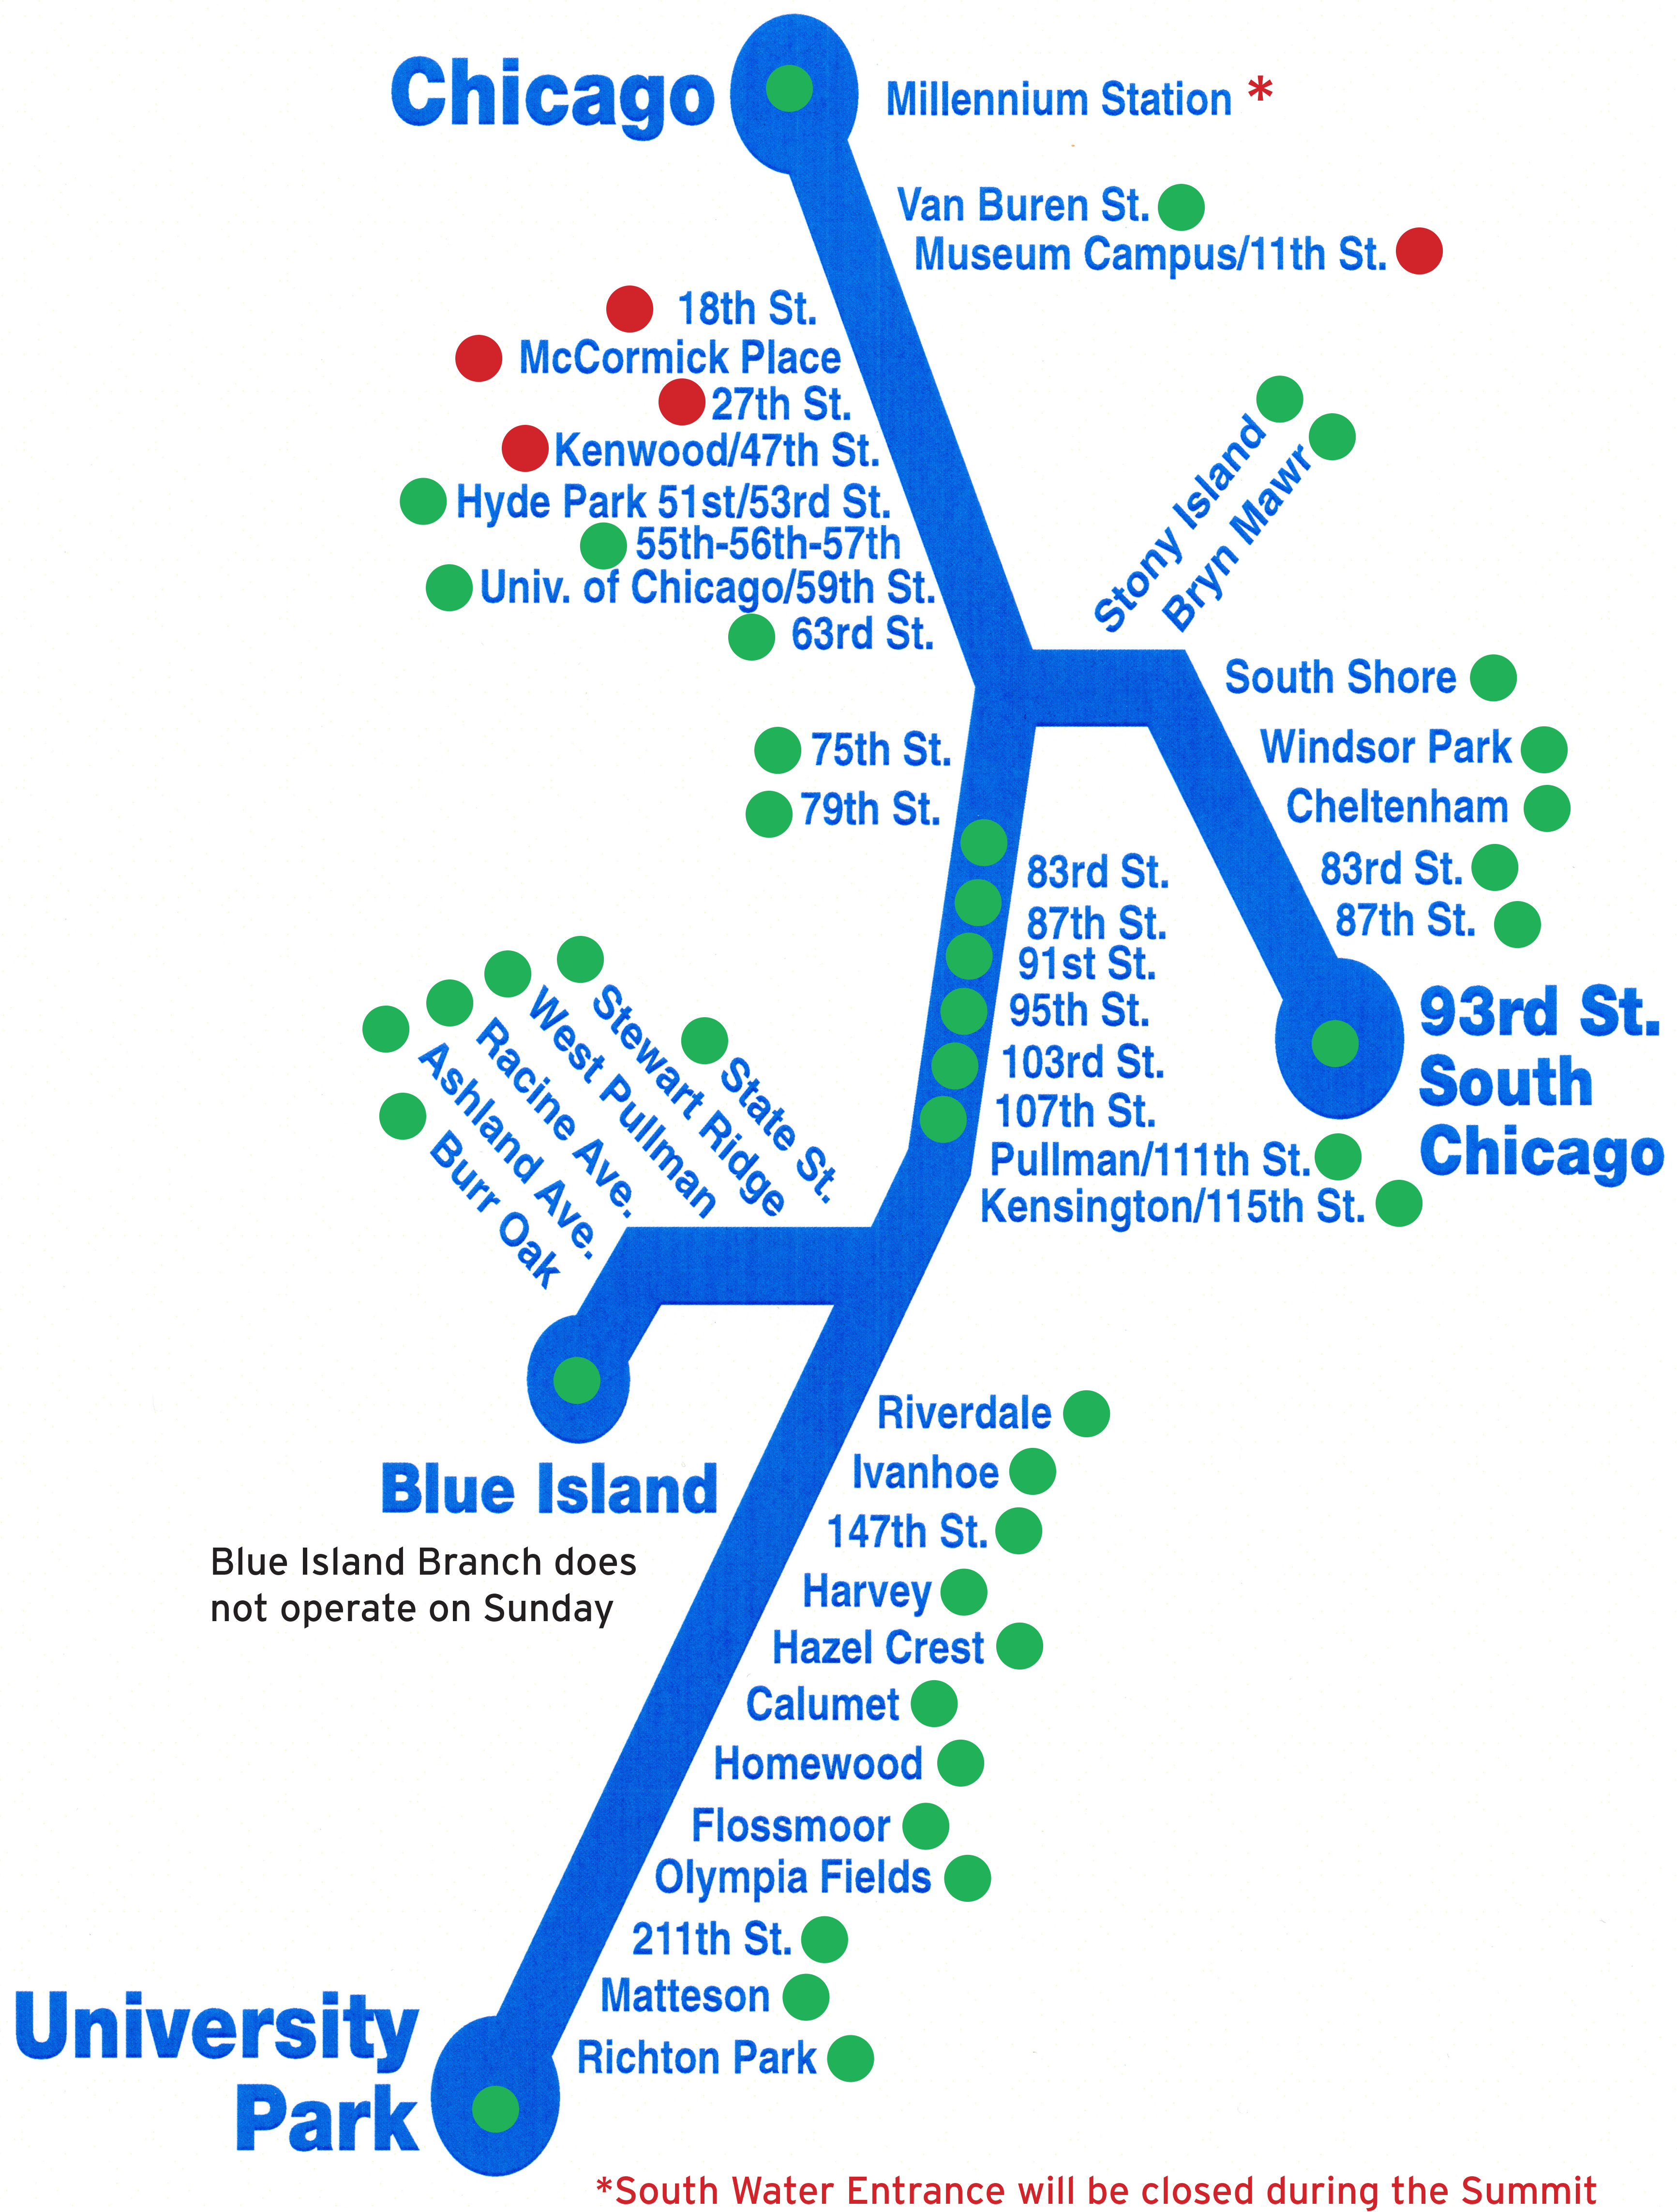

Metra Electric District Station Closures Saturday & Sunday May 19-20, 2012

Stations designated with a ● green dot will be open during the Summit.