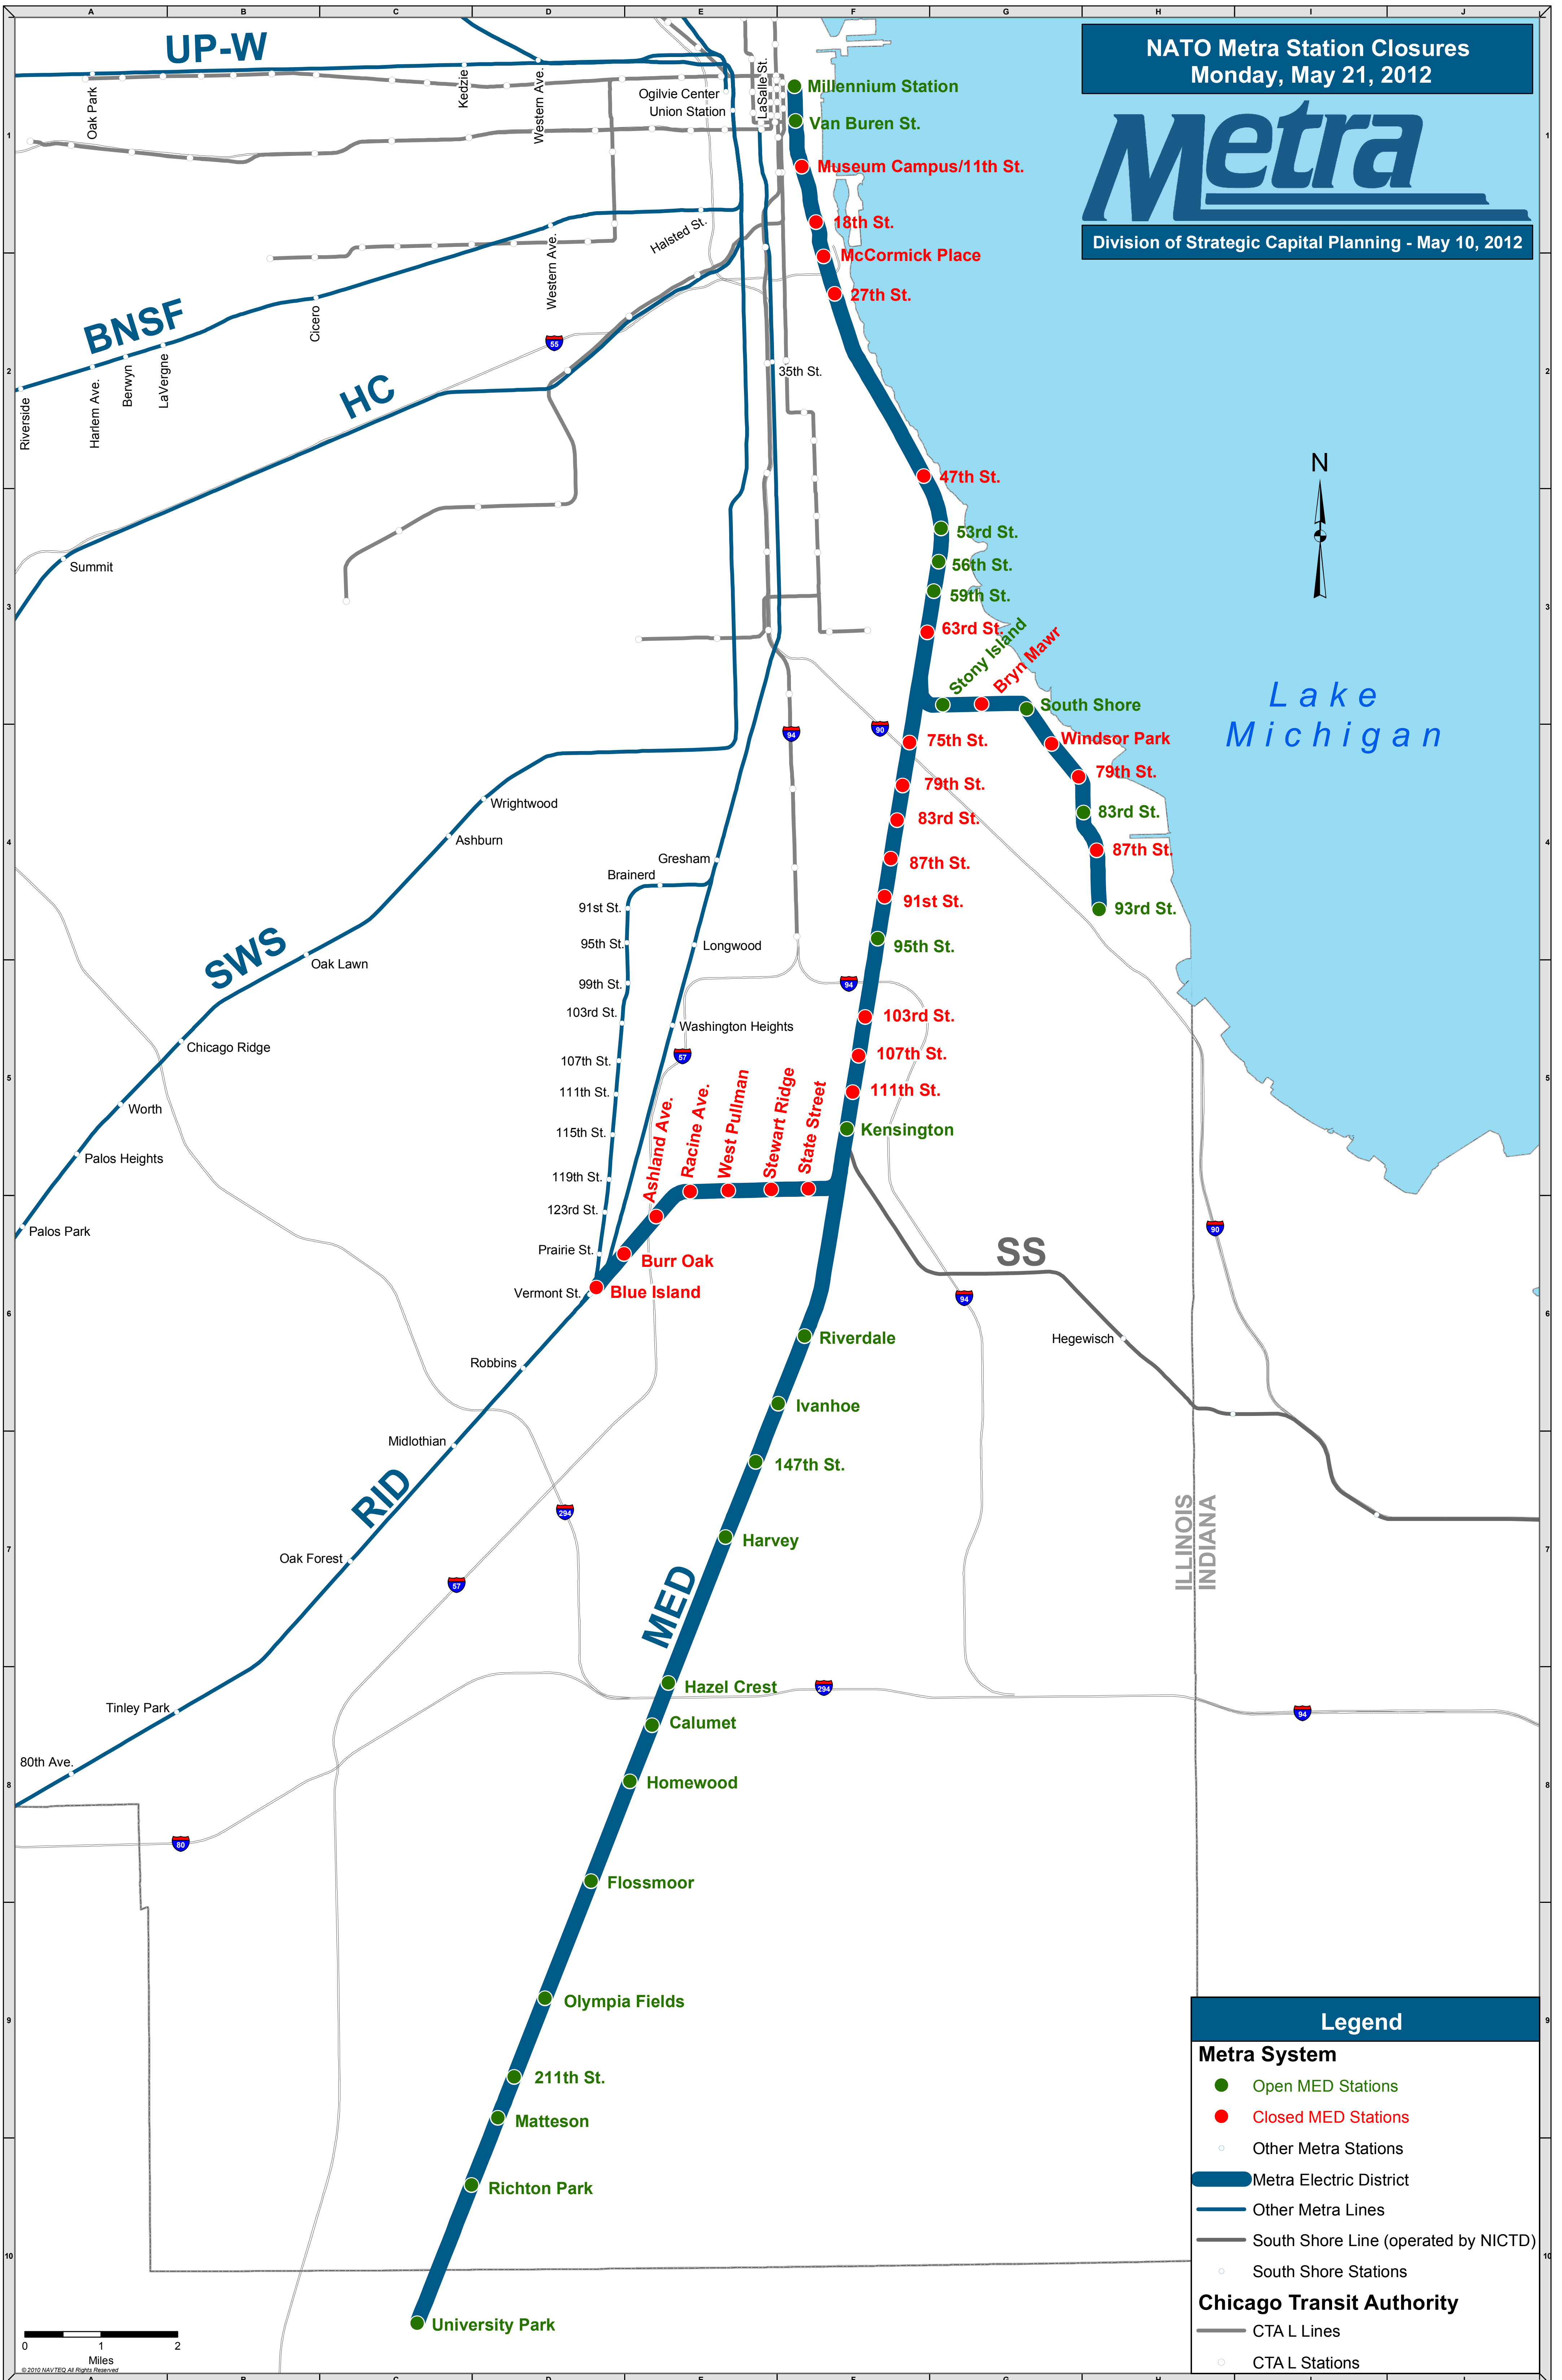

NATO Metra Station Closures  
Saturday/Sunday, May 19-20, 2012

Division of Strategic Capital Planning - May 10, 2012

**Legend**

**Metra System**

- Open MED Stations
- Closed MED Stations
- Other Metra Stations
- ▬ Metra Electric District
- ▬ Other Metra Lines
- ▬ South Shore Line (operated by NICTD)
- South Shore Stations

**Chicago Transit Authority**

- ▬ CTA L Lines
- CTA L Stations

UP-W

NATO Metra Station Closures  
Monday, May 21, 2012

Division of Strategic Capital Planning - May 10, 2012

**Legend**

**Metra System**

- Open MED Stations
- Closed MED Stations
- Other Metra Stations
- ▬ Metra Electric District
- ▬ Other Metra Lines
- ▬ South Shore Line (operated by NICTD)
- South Shore Stations

**Chicago Transit Authority**

- ▬ CTA L Lines
- CTA L Stations

0 1 2  
Miles

© 2010 NAVTEQ All Rights Reserved

# Metra Electric District stations open and closed

Monday, May 21, 2012

● Station Open

● Station Closed

\* The South Water entrance is only for use by persons with disabilities during the Summit.