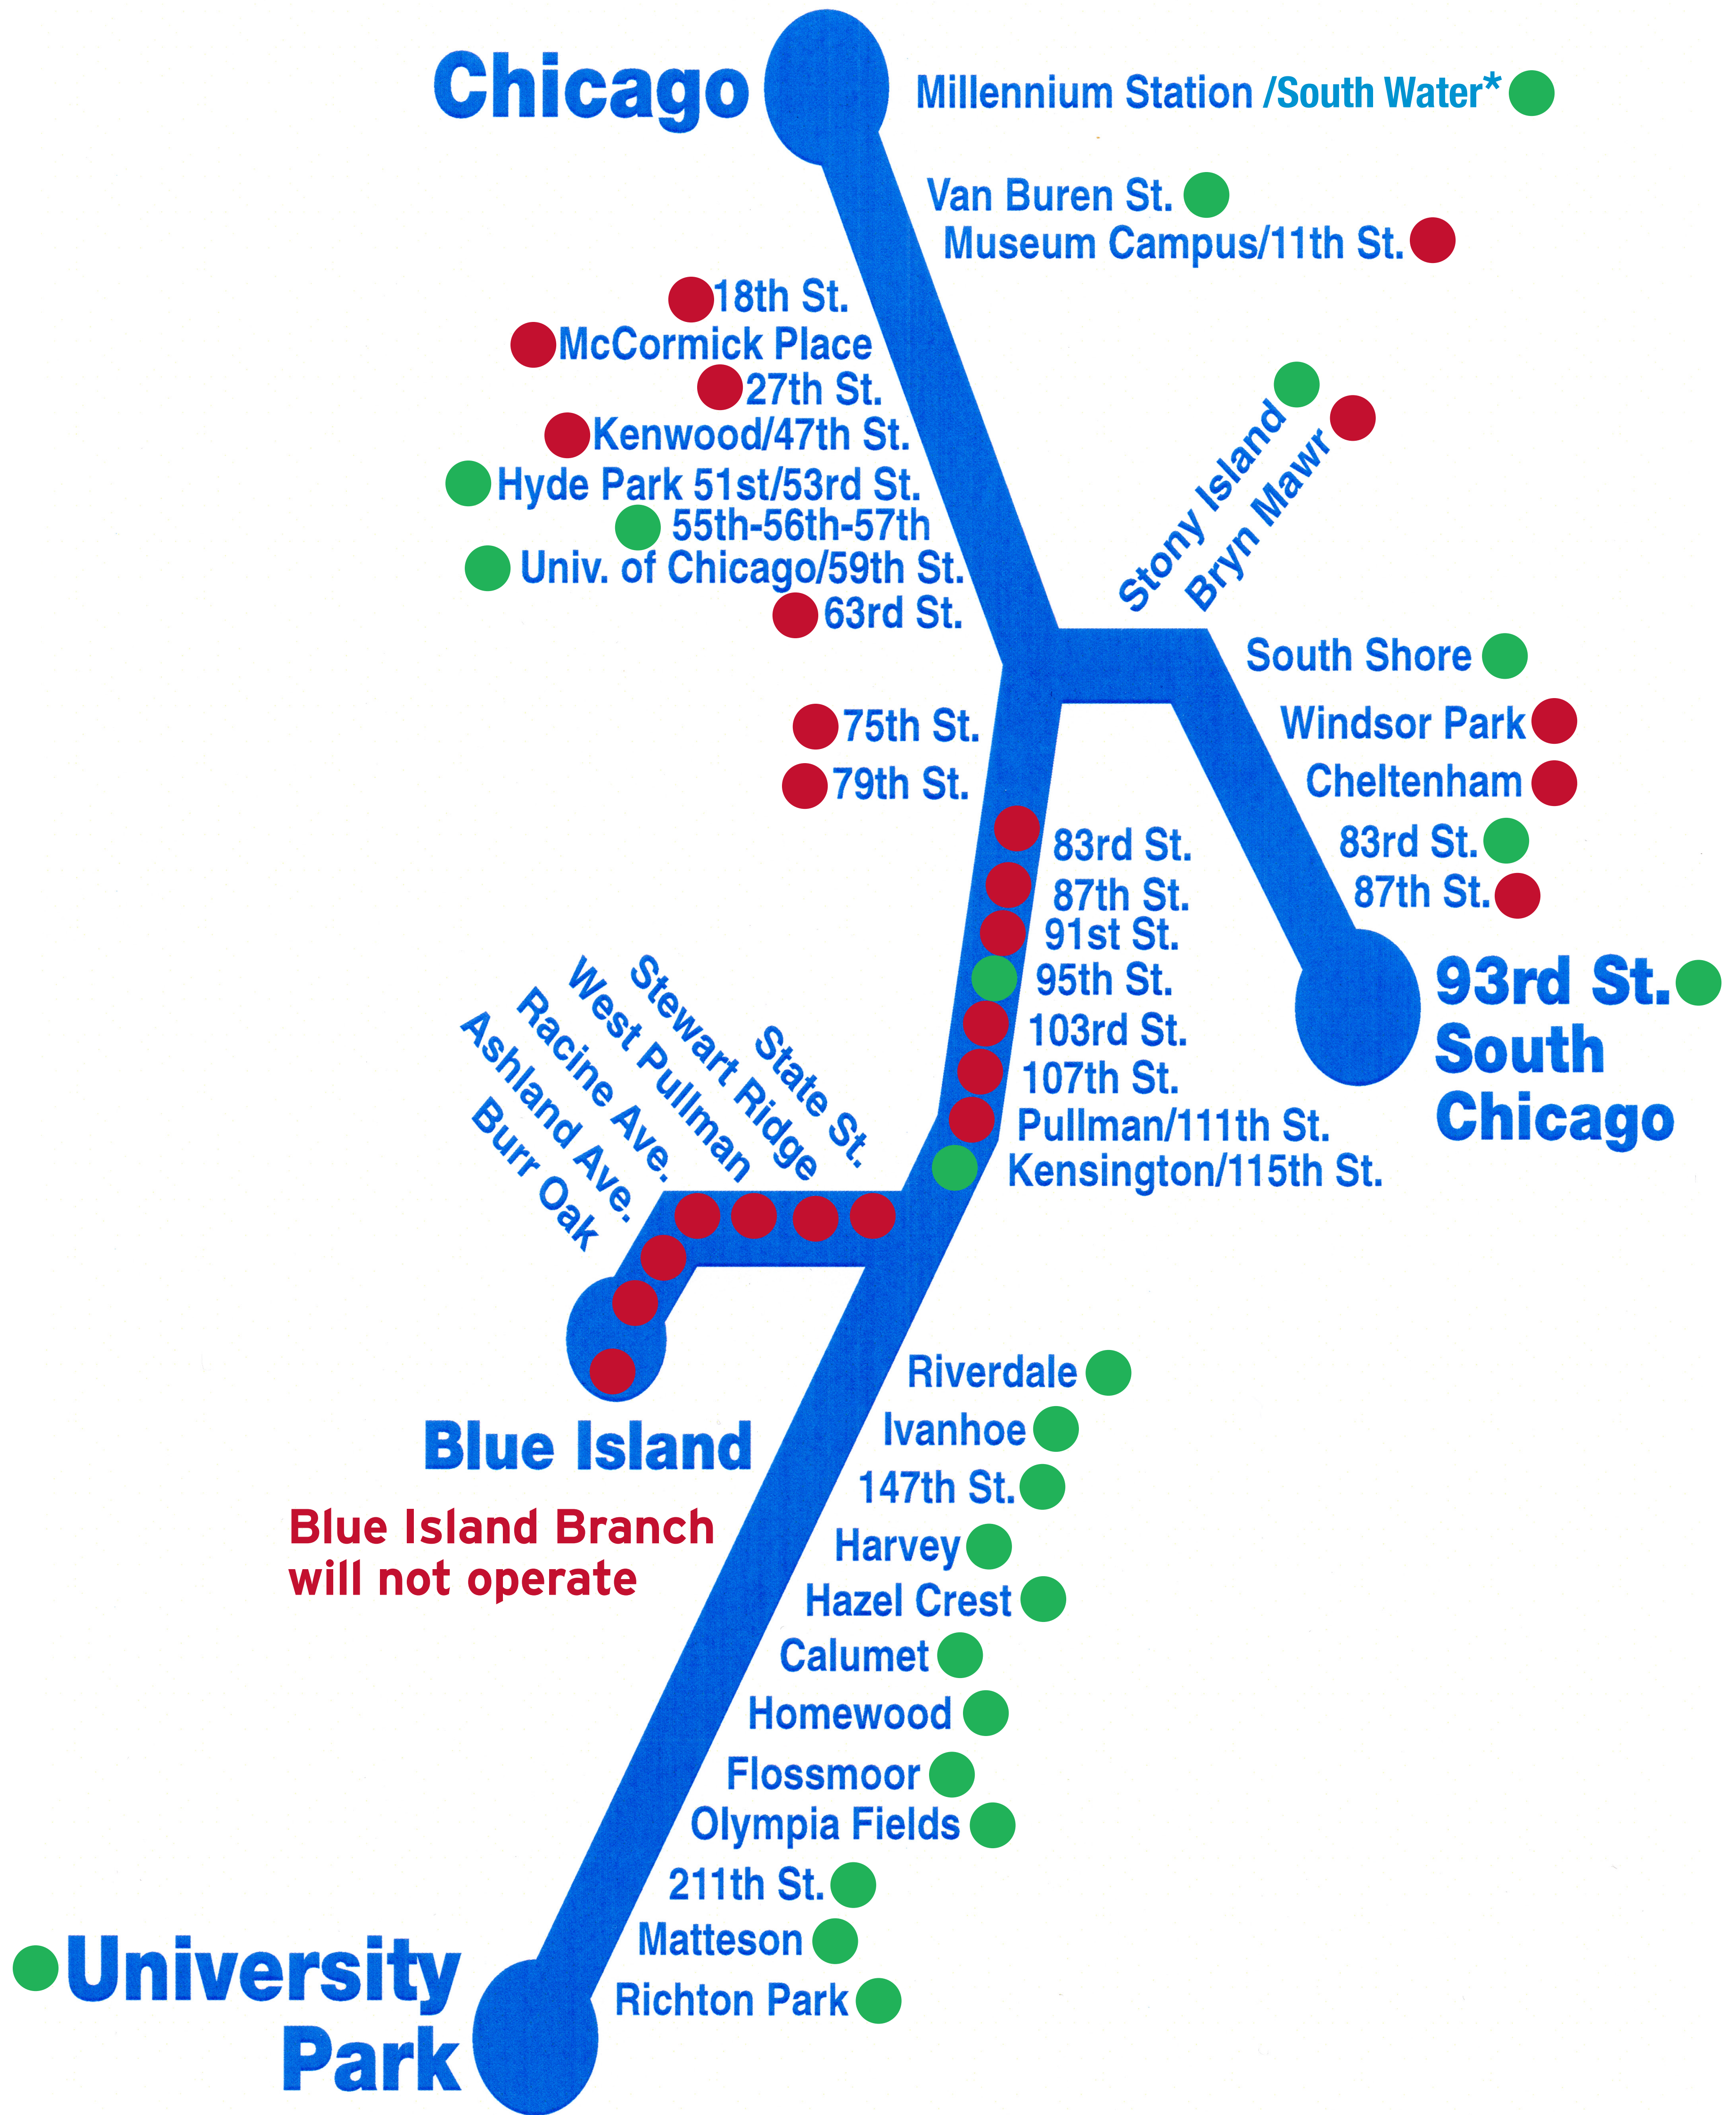

NATO Metra Station Closures  
Saturday/Sunday, May 19-20, 2012

Division of Strategic Capital Planning - May 10, 2012

**Legend**

**Metra System**

- Open MED Stations
- Closed MED Stations
- Other Metra Stations
- ▬ Metra Electric District
- ▬ Other Metra Lines
- ▬ South Shore Line (operated by NICTD)
- South Shore Stations

**Chicago Transit Authority**

- ▬ CTA L Lines
- CTA L Stations

UP-W

NATO Metra Station Closures  
Monday, May 21, 2012

Division of Strategic Capital Planning - May 10, 2012

**Legend**

**Metra System**

- Open MED Stations
- Closed MED Stations
- Other Metra Stations
- ▬ Metra Electric District
- ▬ Other Metra Lines
- ▬ South Shore Line (operated by NICTD)
- South Shore Stations

**Chicago Transit Authority**

- ▬ CTA L Lines
- CTA L Stations

0 1 2  
Miles

© 2010 NAVTEQ All Rights Reserved

# Metra Electric District stations open and closed

Monday, May 21, 2012

● Station Open

● Station Closed

\* The South Water entrance is only for use by persons with disabilities during the Summit.