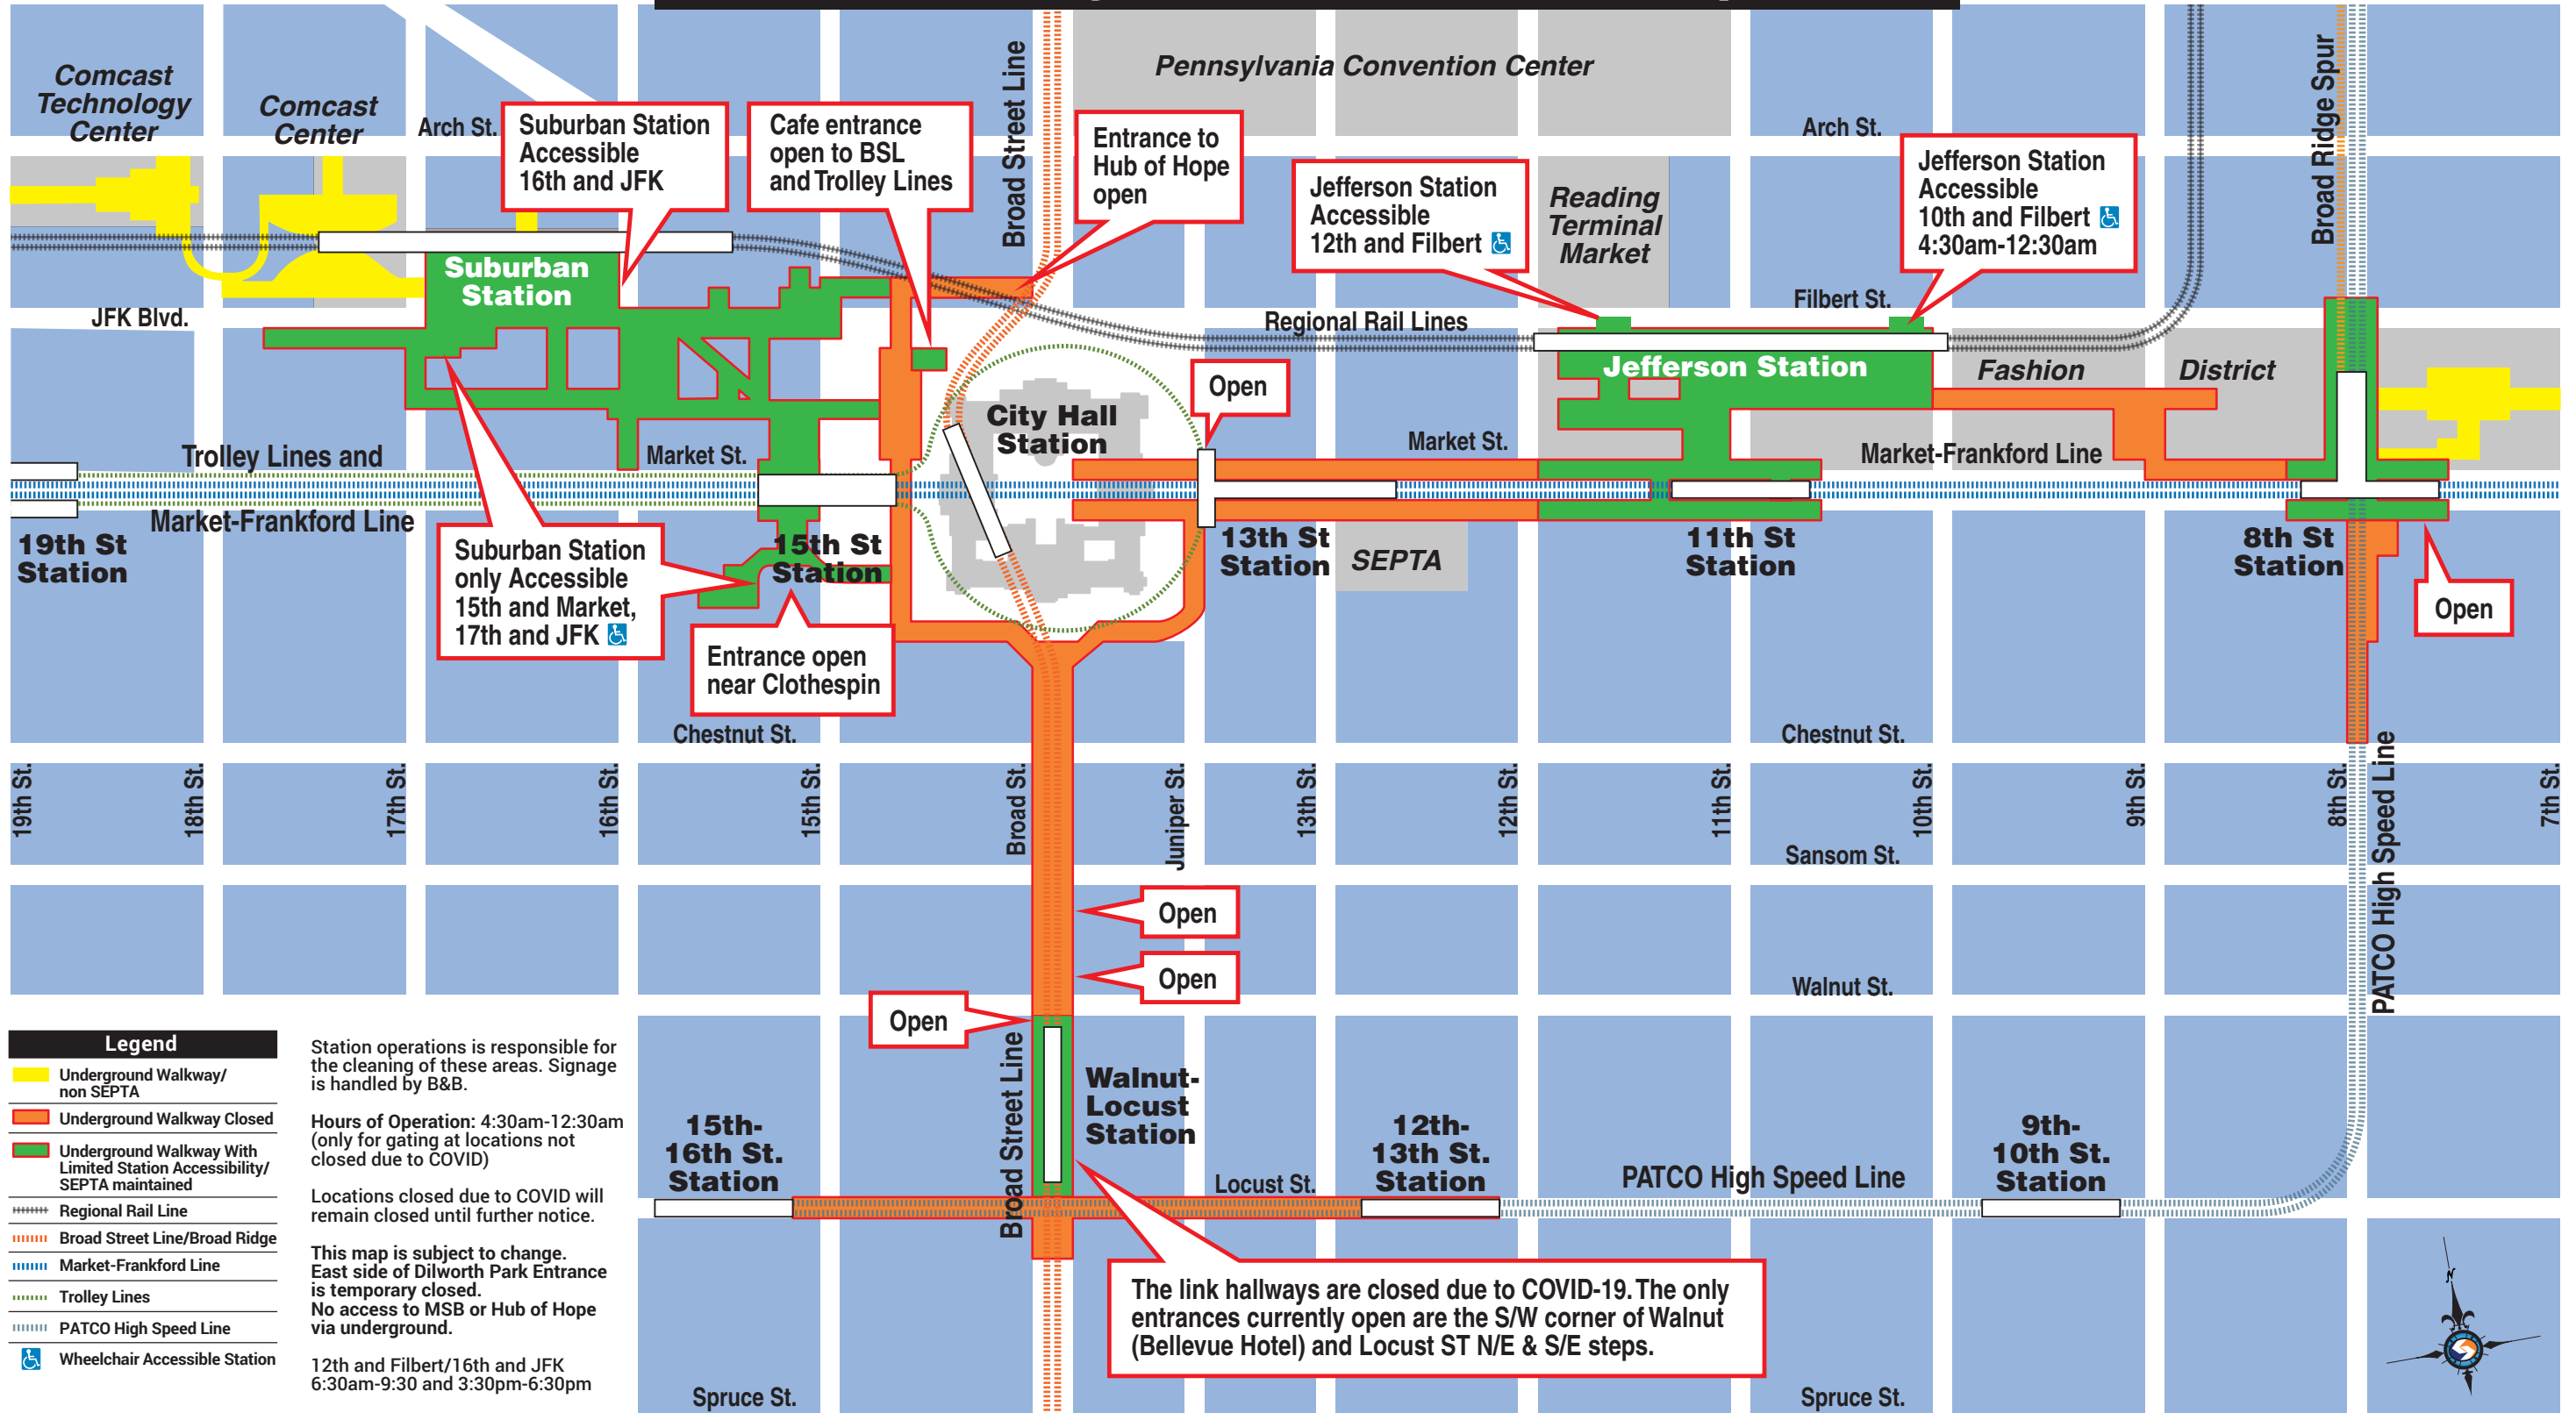

Center City Pedestrian Concourse Map

The link hallways are closed due to COVID-19. The only entrances currently open are the S/W corner of Walnut (Bellevue Hotel) and Locust ST N/E & S/E steps.