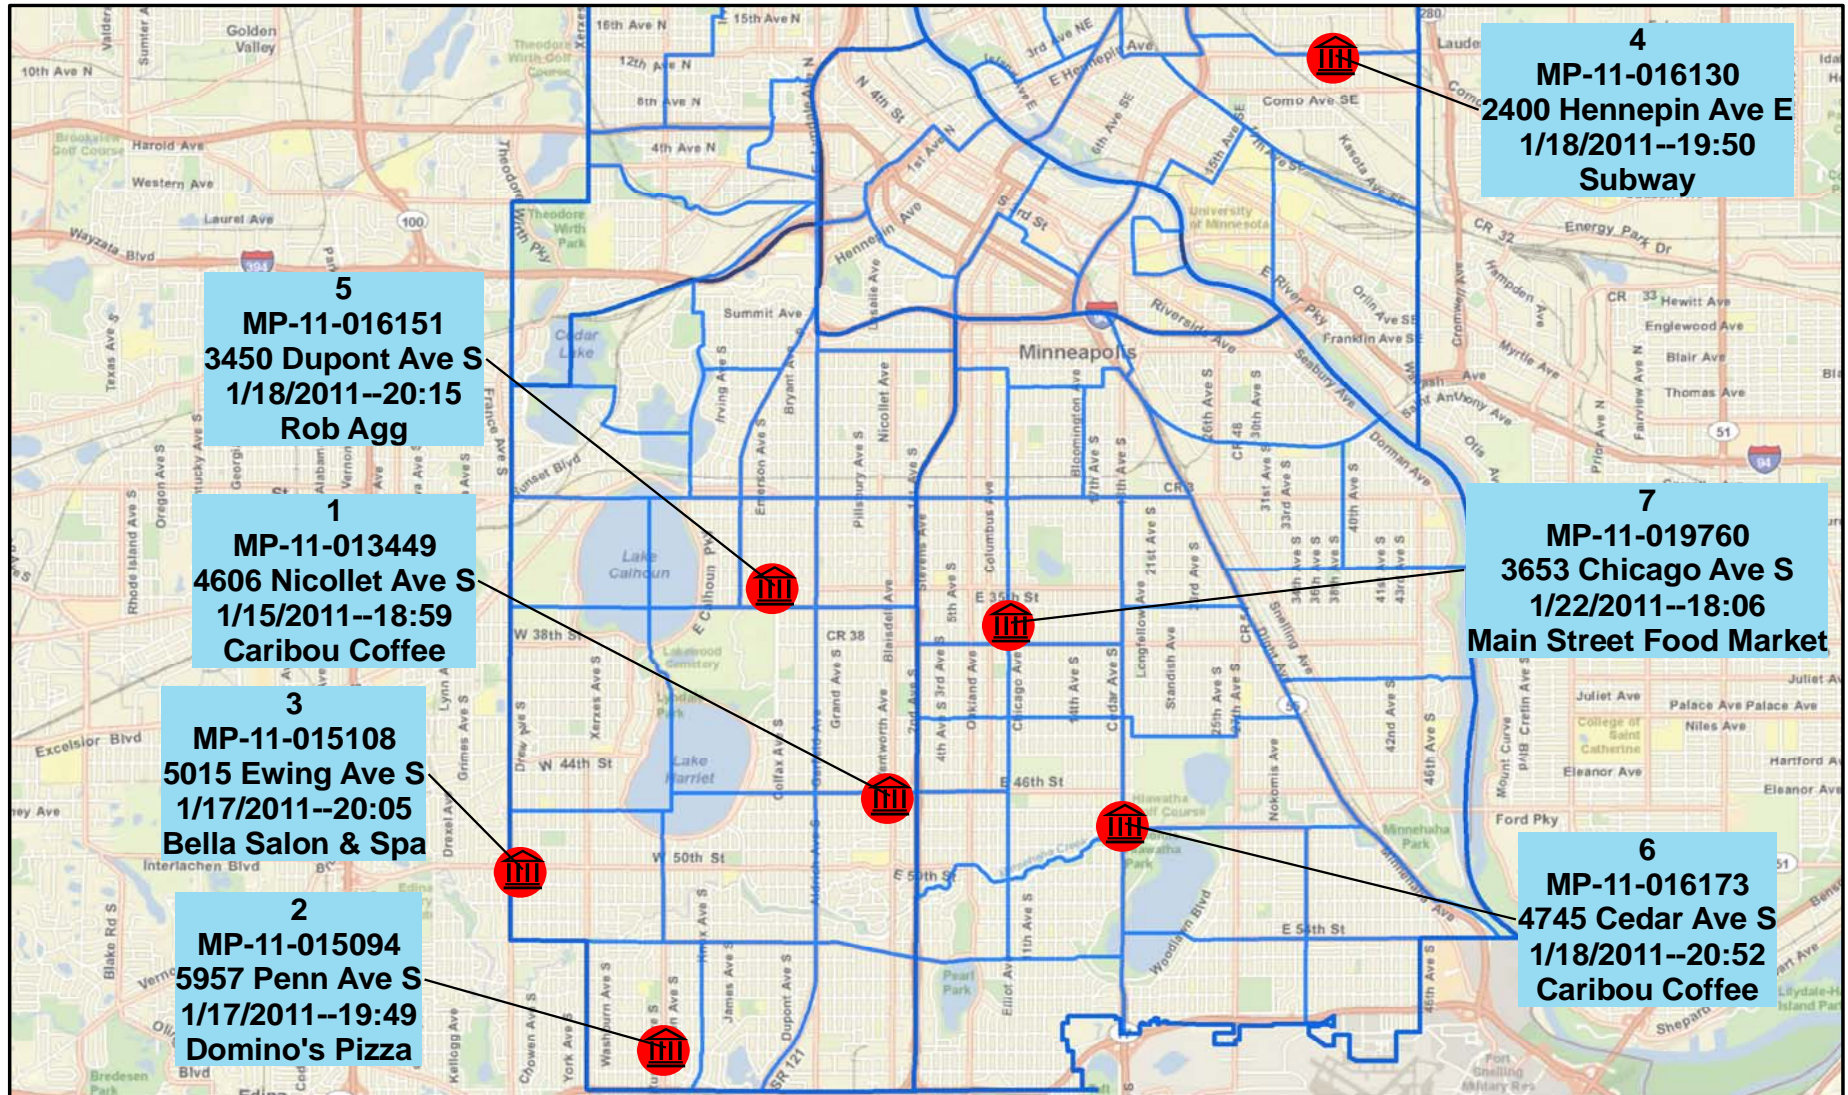

MINNEAPOLIS POLICE ~ CRIME ANALYSIS UNIT "ROBBERY PATTERN"

Minneapolis Police Department
 Crime Analysis Unit
 350 South Fifth St – Room 100
 Minneapolis, MN 55415
 612-673-2470

Robberies

Jan 25, 2011