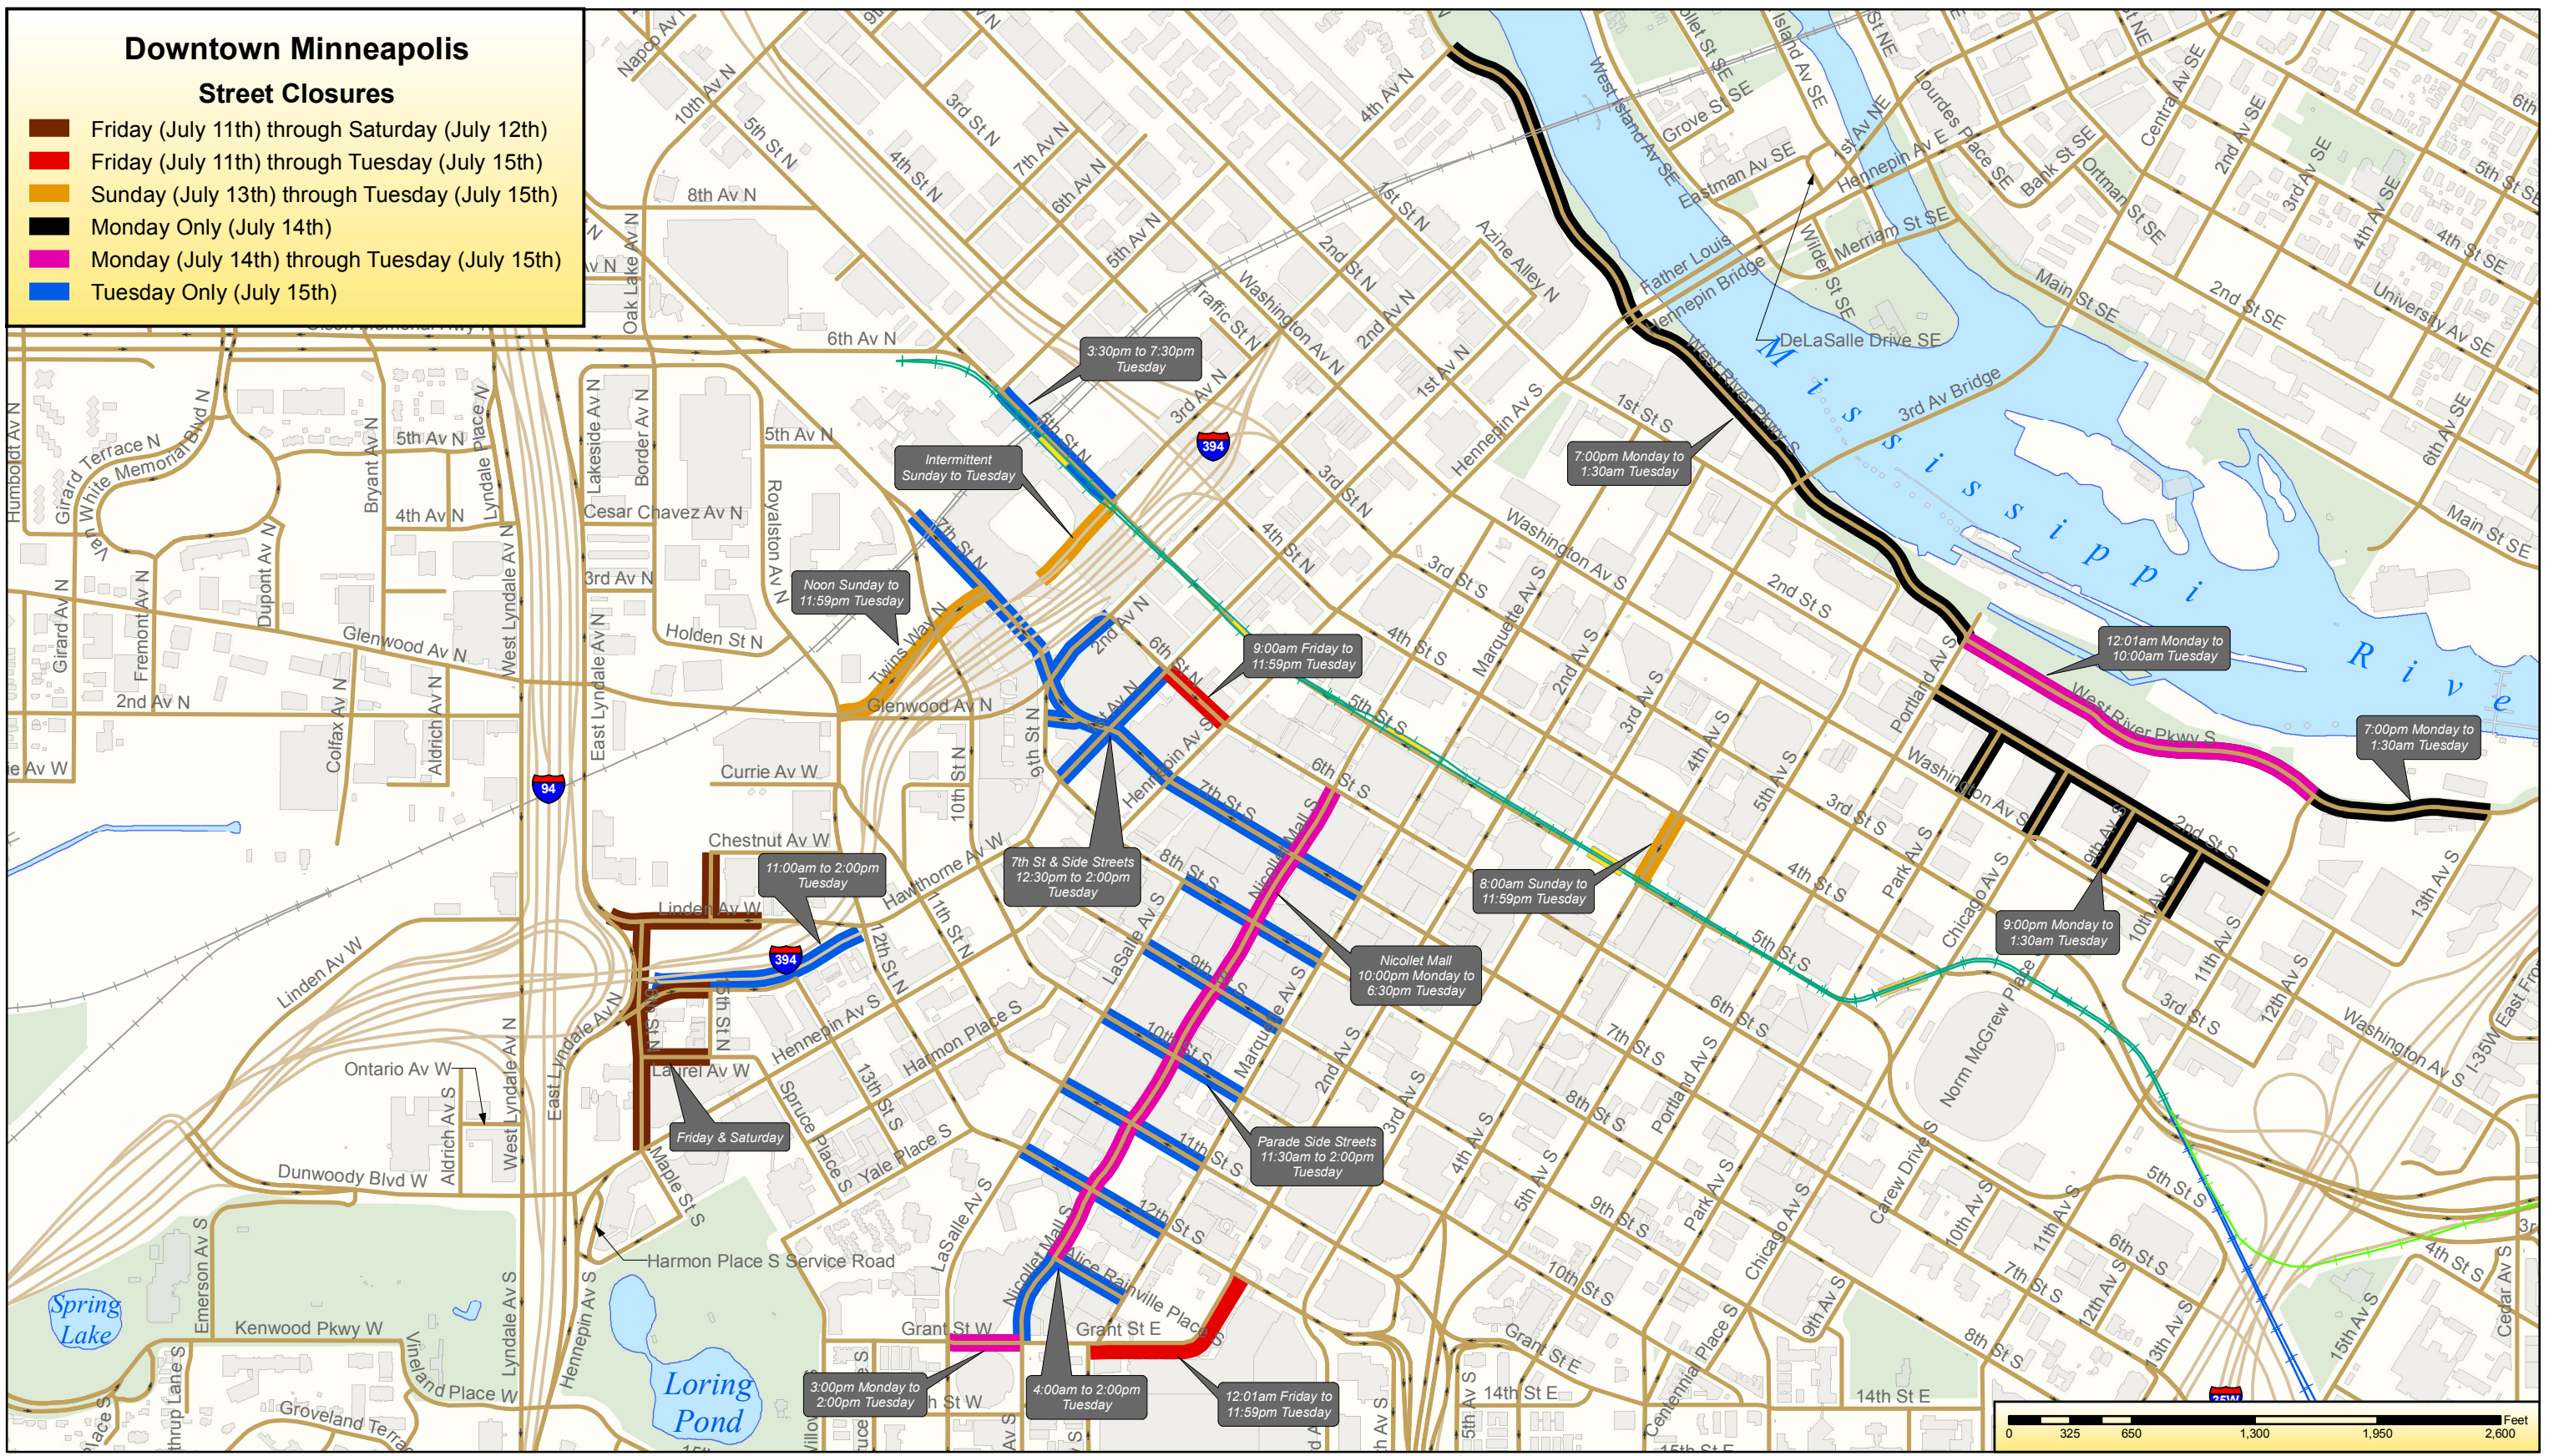

Downtown Minneapolis

Street Closures

- Friday (July 11th) through Saturday (July 12th)
- Friday (July 11th) through Tuesday (July 15th)
- Sunday (July 13th) through Tuesday (July 15th)
- Monday Only (July 14th)
- Monday (July 14th) through Tuesday (July 15th)
- Tuesday Only (July 15th)

Street Closures - July 11-15

Traffic & Parking Services Division
Department of Public Works
300 Border Avenue North
Minneapolis, MN 55405
612.673.5750