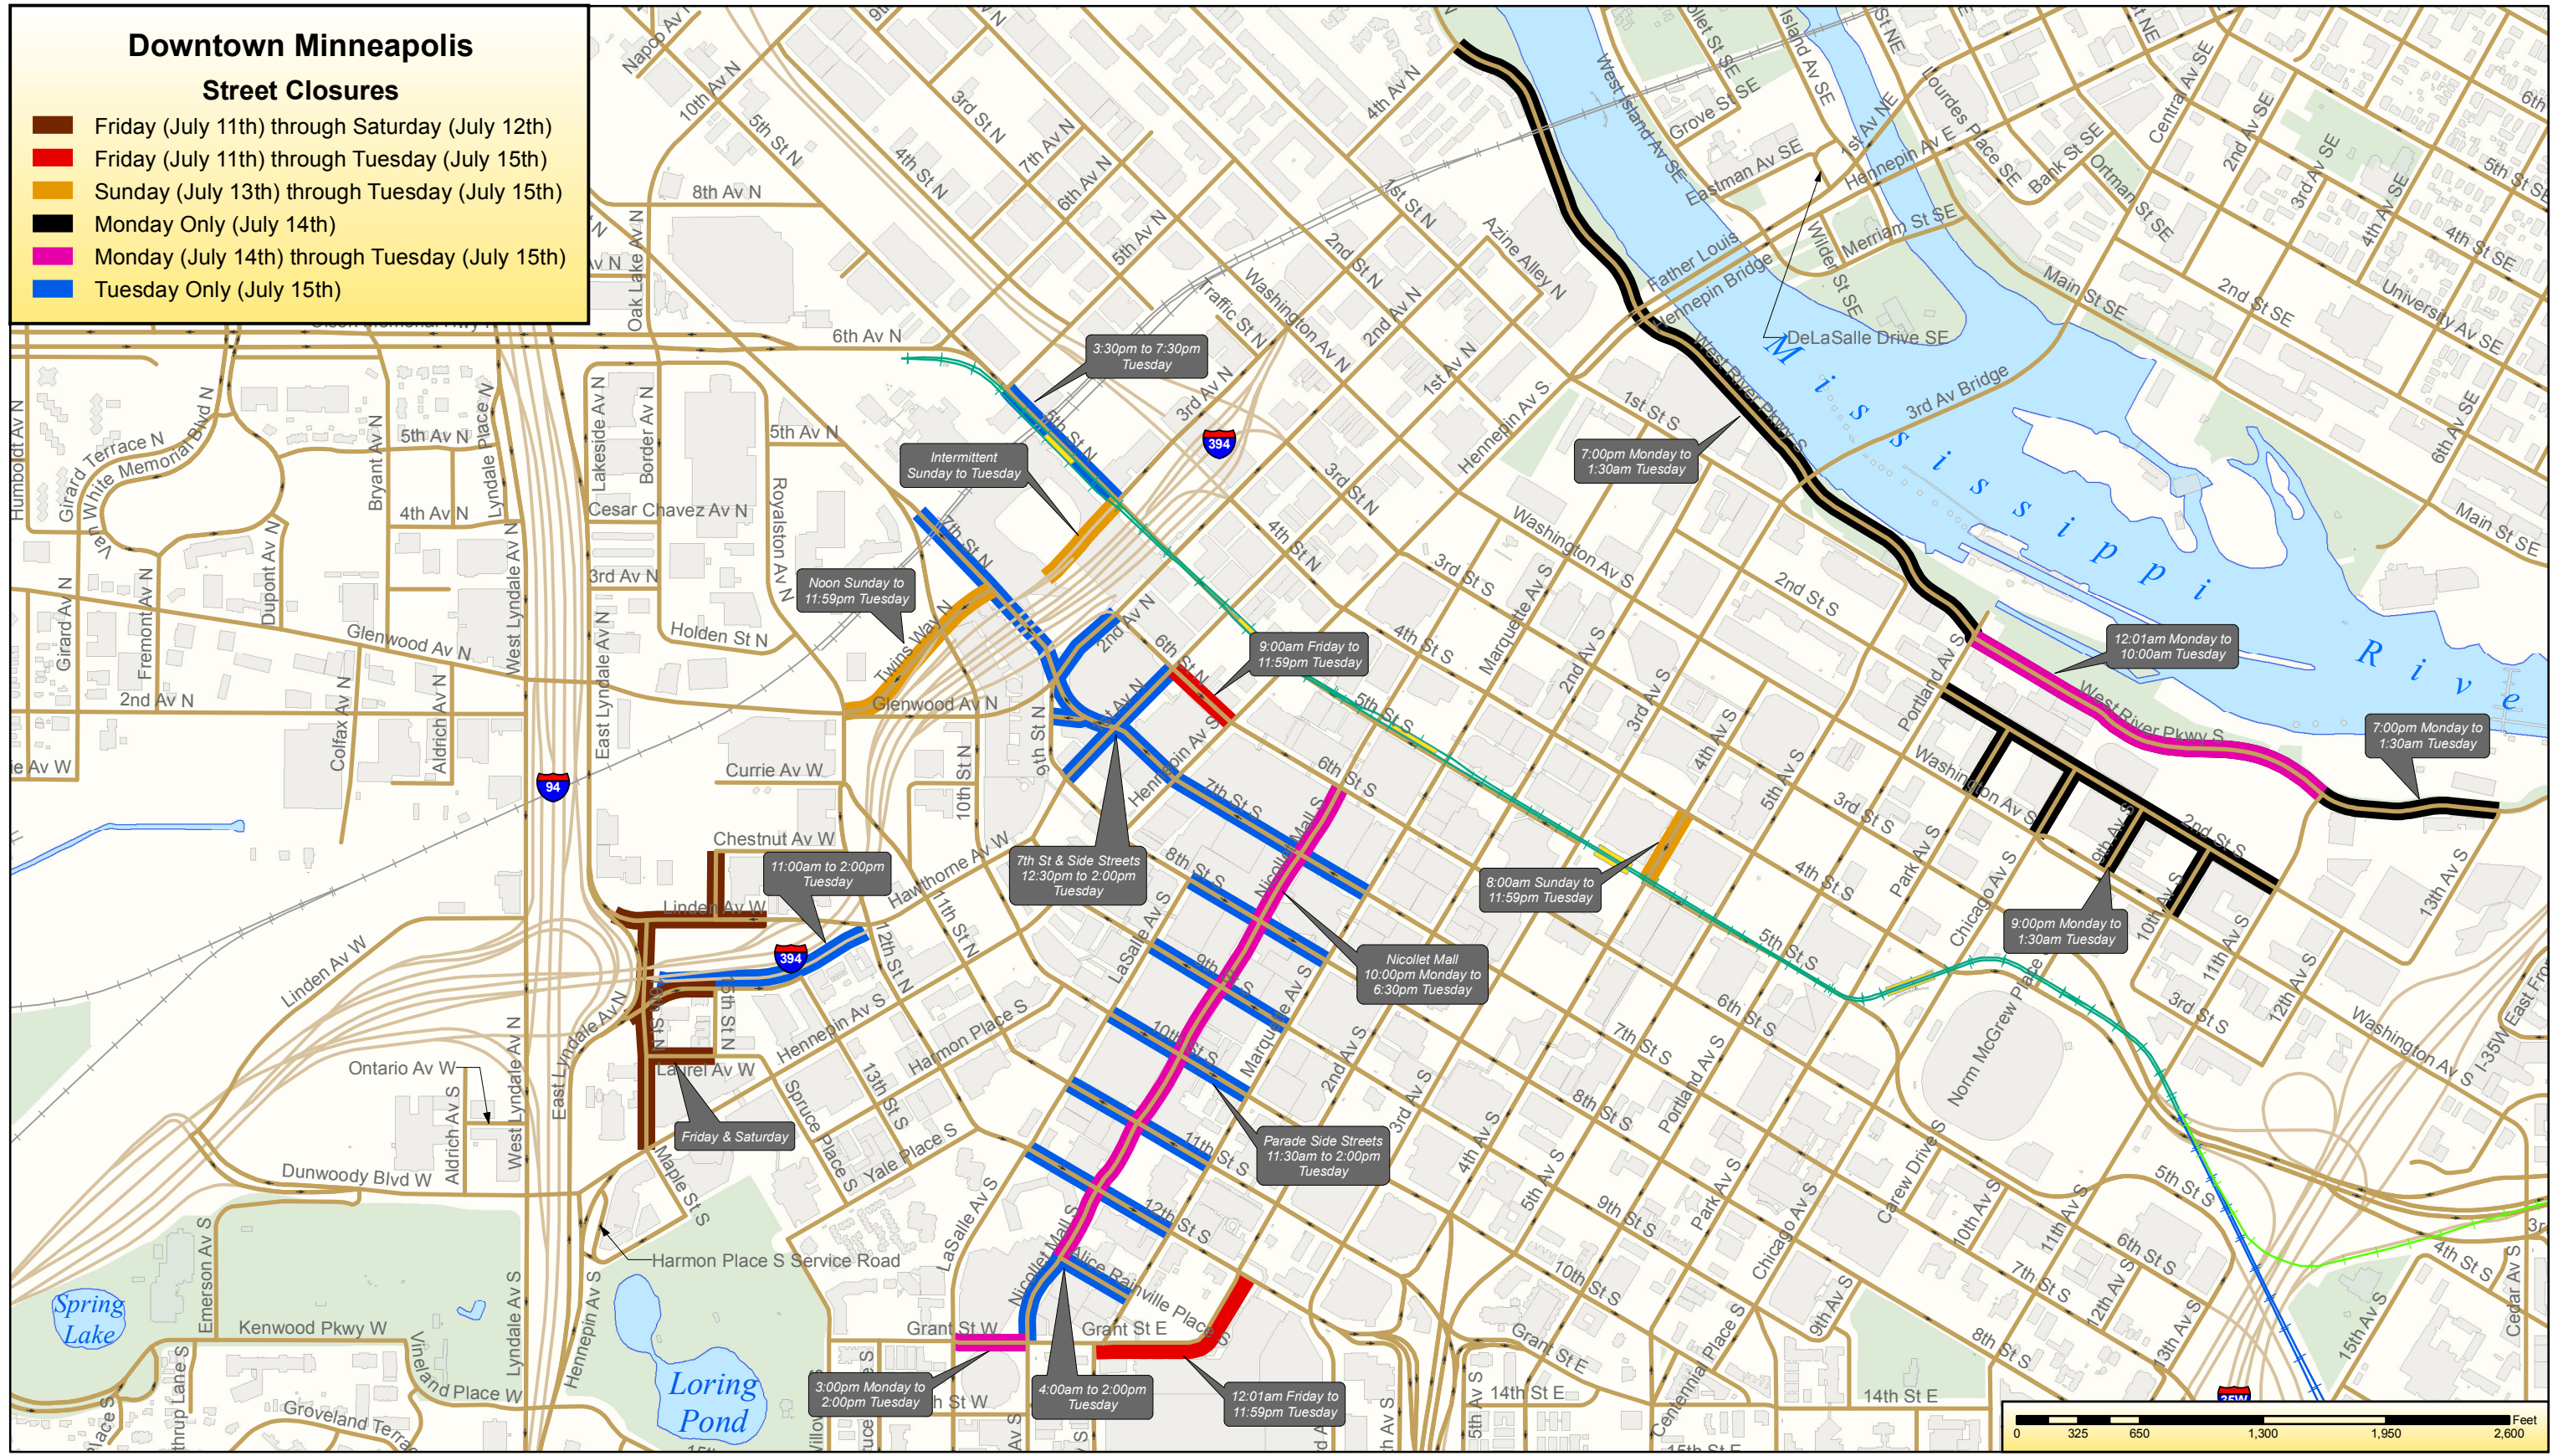

Downtown Minneapolis

Street Closures

- Friday (July 11th) through Saturday (July 12th)
- Friday (July 11th) through Tuesday (July 15th)
- Sunday (July 13th) through Tuesday (July 15th)
- Monday Only (July 14th)
- Monday (July 14th) through Tuesday (July 15th)
- Tuesday Only (July 15th)

Street Closures - July 11-15

Traffic & Parking Services Division
 Department of Public Works
 300 Border Avenue North
 Minneapolis, MN 55405
 612.673.3750