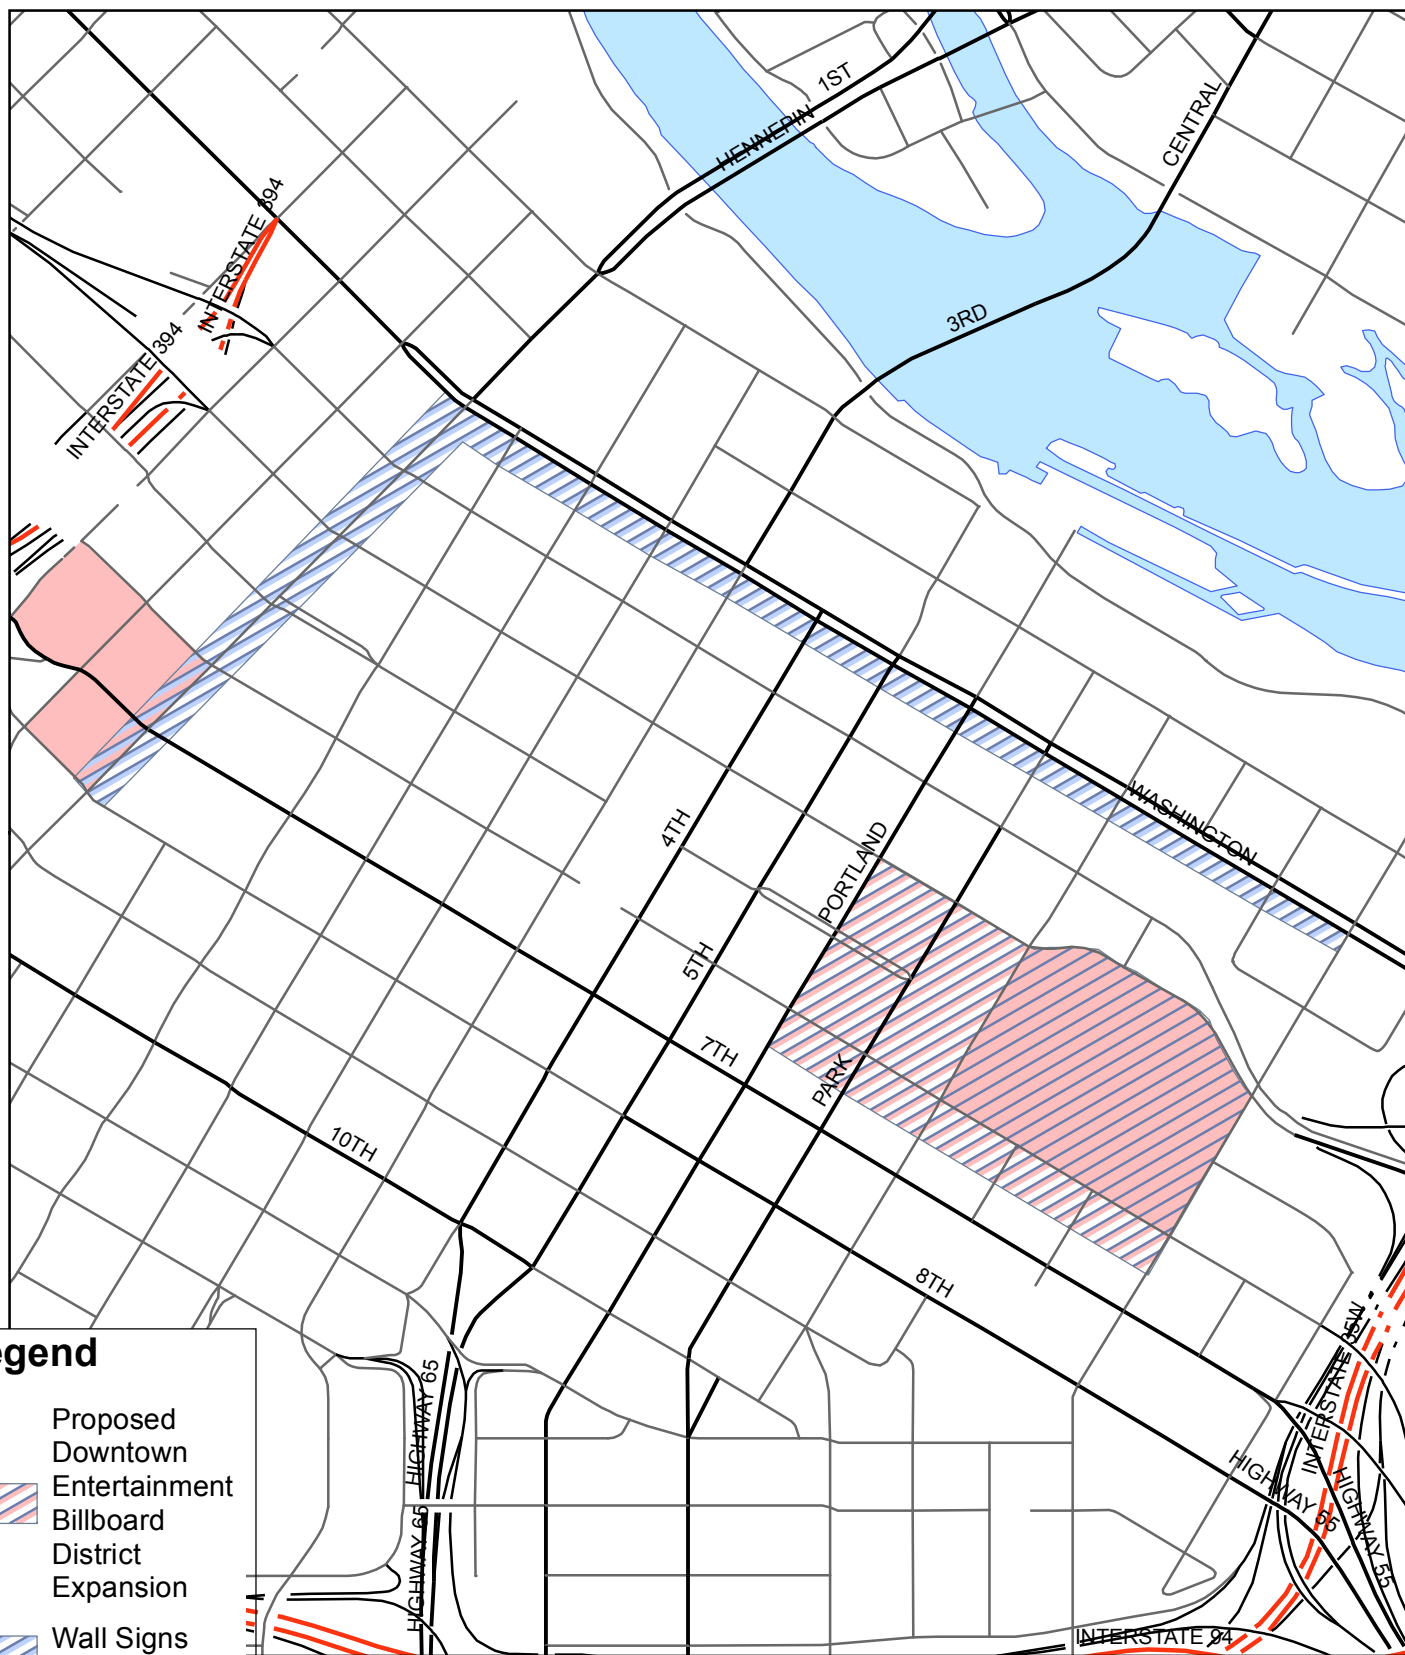

Proposed Downtown Entertainment Billboard District

Legend

-  Proposed Downtown Entertainment Billboard District Expansion
-  Wall Signs Permitted
-  Current Downtown Entertainment Billboard District

City of Minneapolis
 Community Planning and Economic Development
 Development Services Division
 Created: Sept 06, 2017