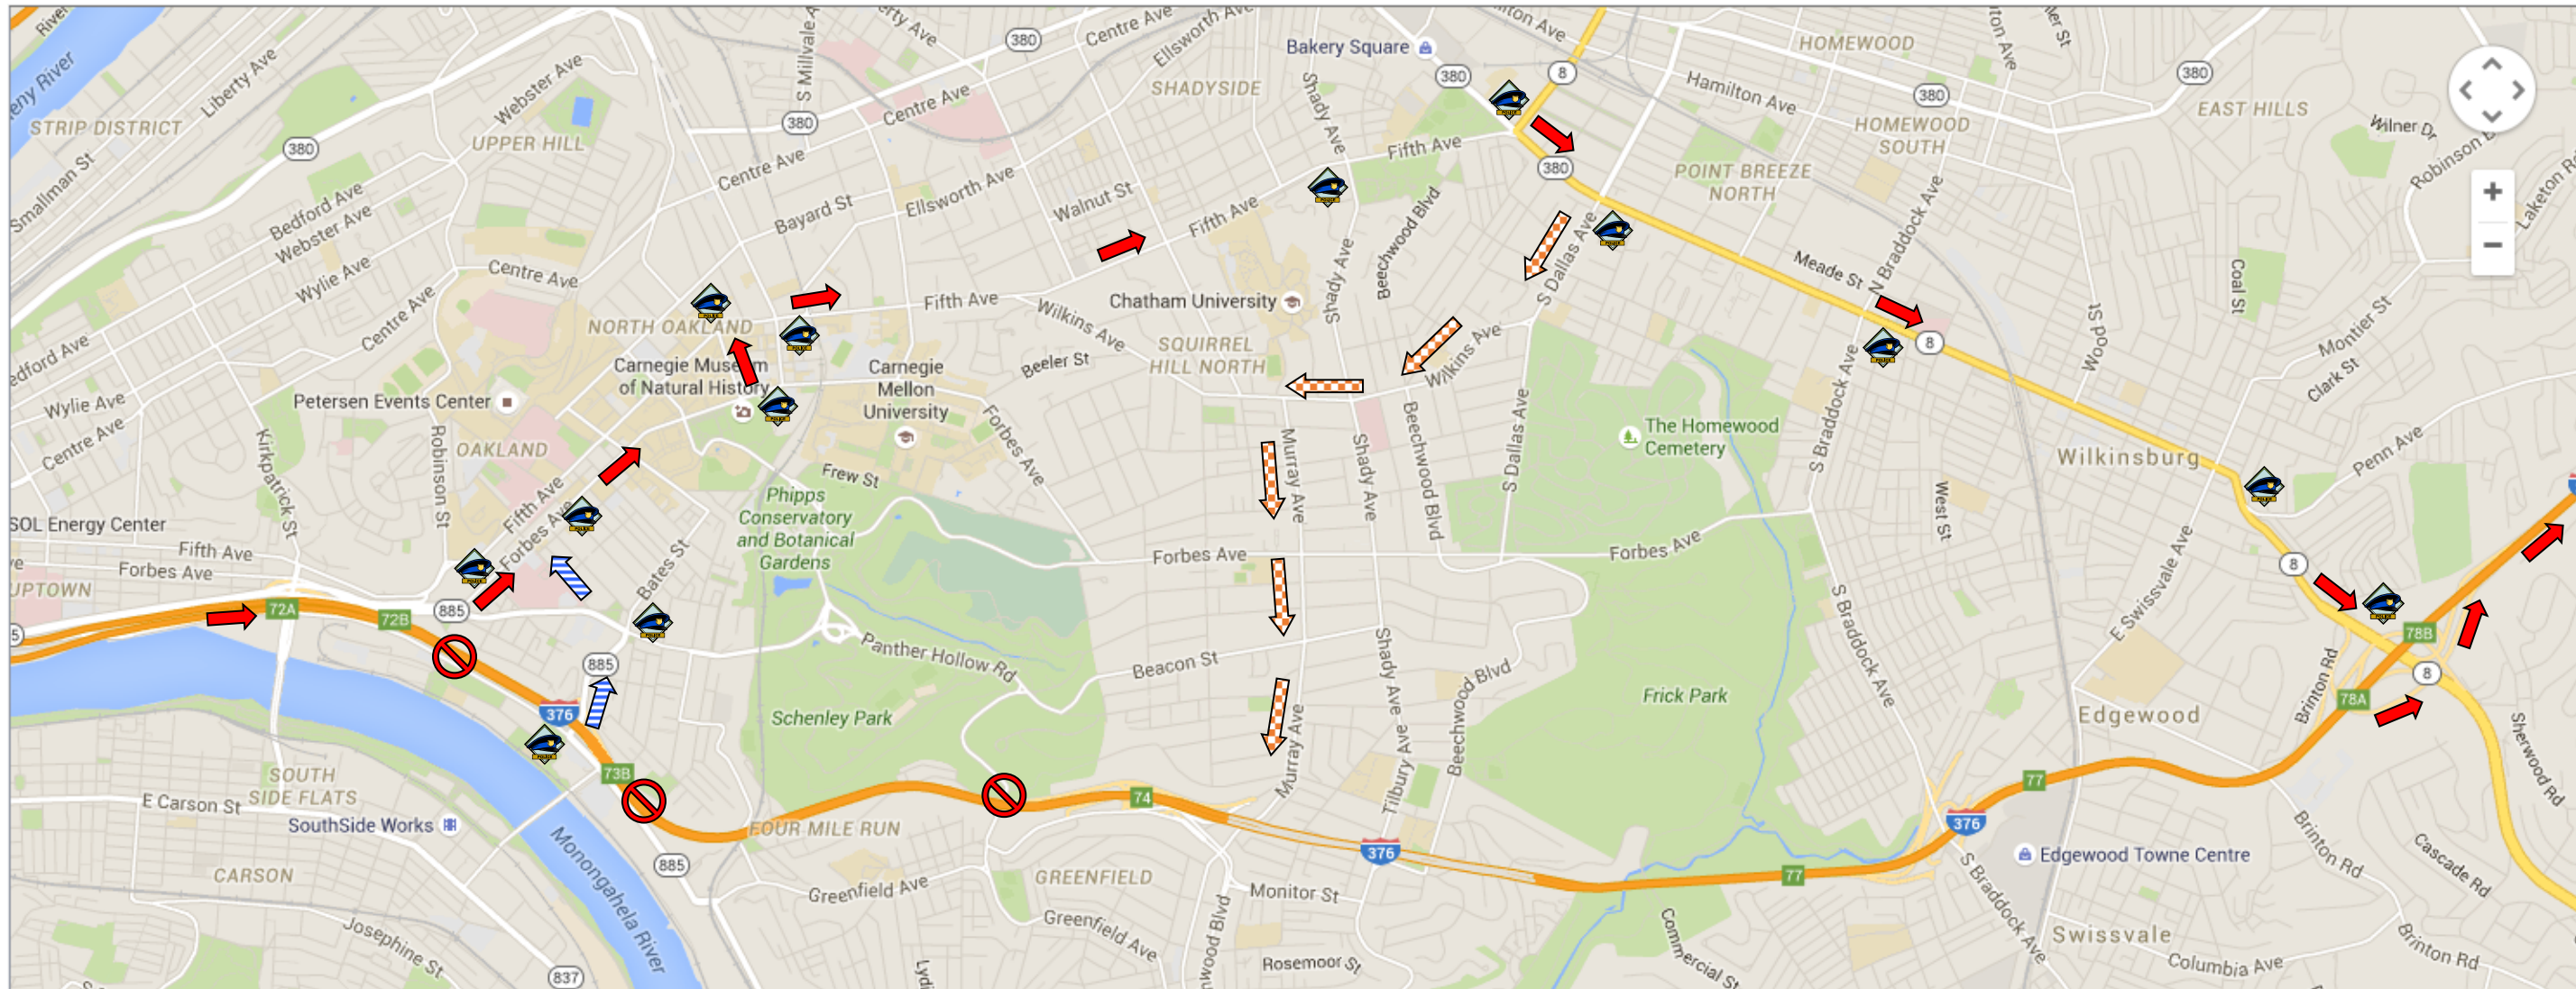

# Parkway East – Eastbound Detour – November 4th at 10 PM until November 7th at 6 AM

I-376 EB Detour 
• Take Exit 72A (Forbes Ave.)
• Continue on Forbes Ave.
• Make Left onto S. Bellefield Ave.
• Make Right onto Fifth Ave.
• Continue on Fifth Ave.
• Make Right onto Penn Ave. (SR 8)
• Continue on Penn Ave. (SR 8)
• Take Exit 74 (Squirrel Hill)
• Make Right onto I-376 EB Ramp
• End Detour

I-376 EB Detour (From Bates St On Ramp) 
• Continue on Bates St.
• Make Left onto Blvd of the Allies
• Make slight Right onto Halket St.
• Make Right onto Forbes Ave.
• Continue on EB Detour

\*\*\*Squirrel Hill/Homestead Posted Detour  \*\*\*  
 From Primary Detour Penn Ave. take S. Dallas Ave. to Wilkins Ave. to Murray Ave.

Off Duty Police Locations	
1. Brinton Rd and Ardmore Blvd	9. Forbes Ave. and S. Bellefield Ave.
2. Penn Ave. and Ross St./Ardmore Blvd	10. Forbes Ave. and Meyran Ave.
3. Penn Ave. and S. Braddock Ave.	11. Forbes Ave. and Craft Ave.
4. Penn Ave. and S. Dallas Ave.	12. Bates St. and Blvd of Allies
5. Penn Ave. and Fifth Ave.	13. Bates St. and Second Ave.
6. Fifth Ave. and Shady Ave.	
7. Fifth Ave. and S. Craig St.	
8. Fifth Ave. and S. Bellefield Ave.	

\*\*\*Regional Posted Detour (NOT SHOWN)\*\*\*:  
 From Pittsburgh – Take SR 28 North. Take PA TURNPIKE (INTERCHANGE 48)  
 From Airport/I79 – Take I-79 North from Interchange 59 and continue to Interchange 77. Take PA TURNPIKE (INTERCHANGE 28). Continue on PA TURNPIKE to Interchange 57.