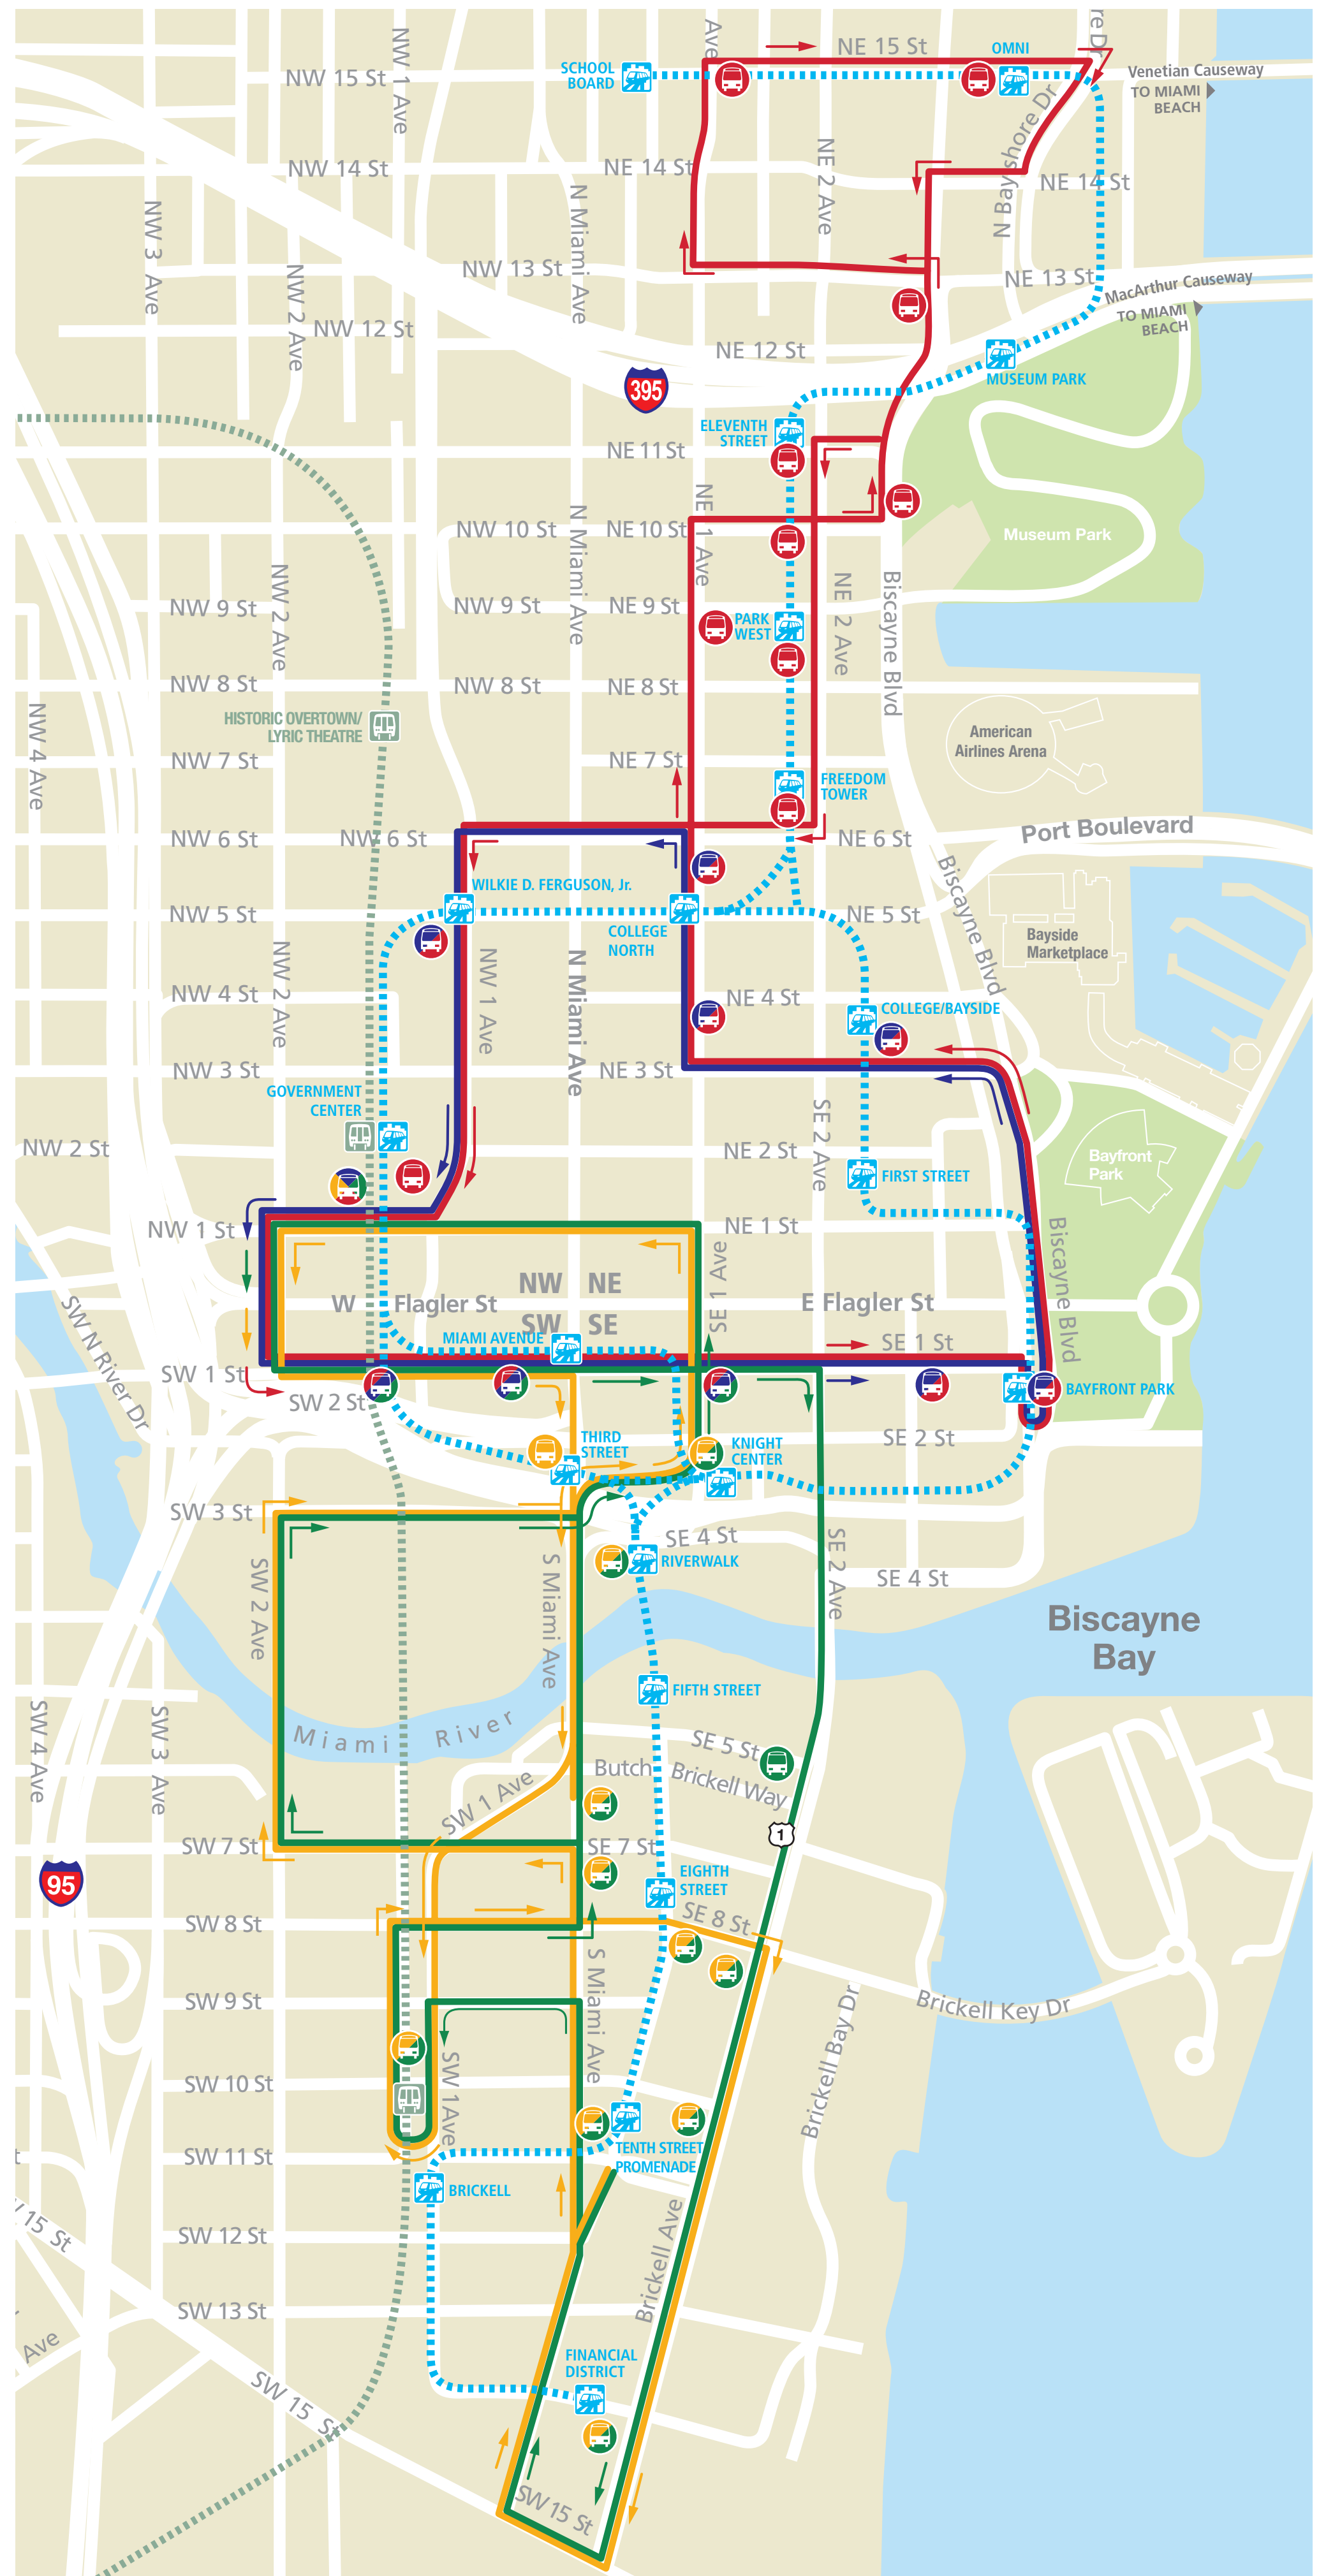

Free shuttle bus service during Metromover service interruptions

Refer to the map to find the shuttle bus stop closest to your station and look for this shuttle bus stop sign

LEGEND

-  Omni Loop shuttle route
-  Downtown Loop shuttle route
-  Brickell Loop shuttle route (morning)
-  Brickell Loop shuttle route (afternoon and evening)
-  Shuttle bus stop locations
-  Bus stops serving multiple shuttle routes (transfer between loops here)
-  Metromover
-  Metromover station
-  Metrorail
-  Metrorail station

Information: **3-1-1**
 Información: **3-1-1**
 Enfòmasyon: **3-1-1**
 305-468-5900 TDD: 305-468-5402
www.miamidade.gov/transit

MIAMI-DADE TRANSIT TRACKER

Available on the iPhone 

ANDROID APP ON 