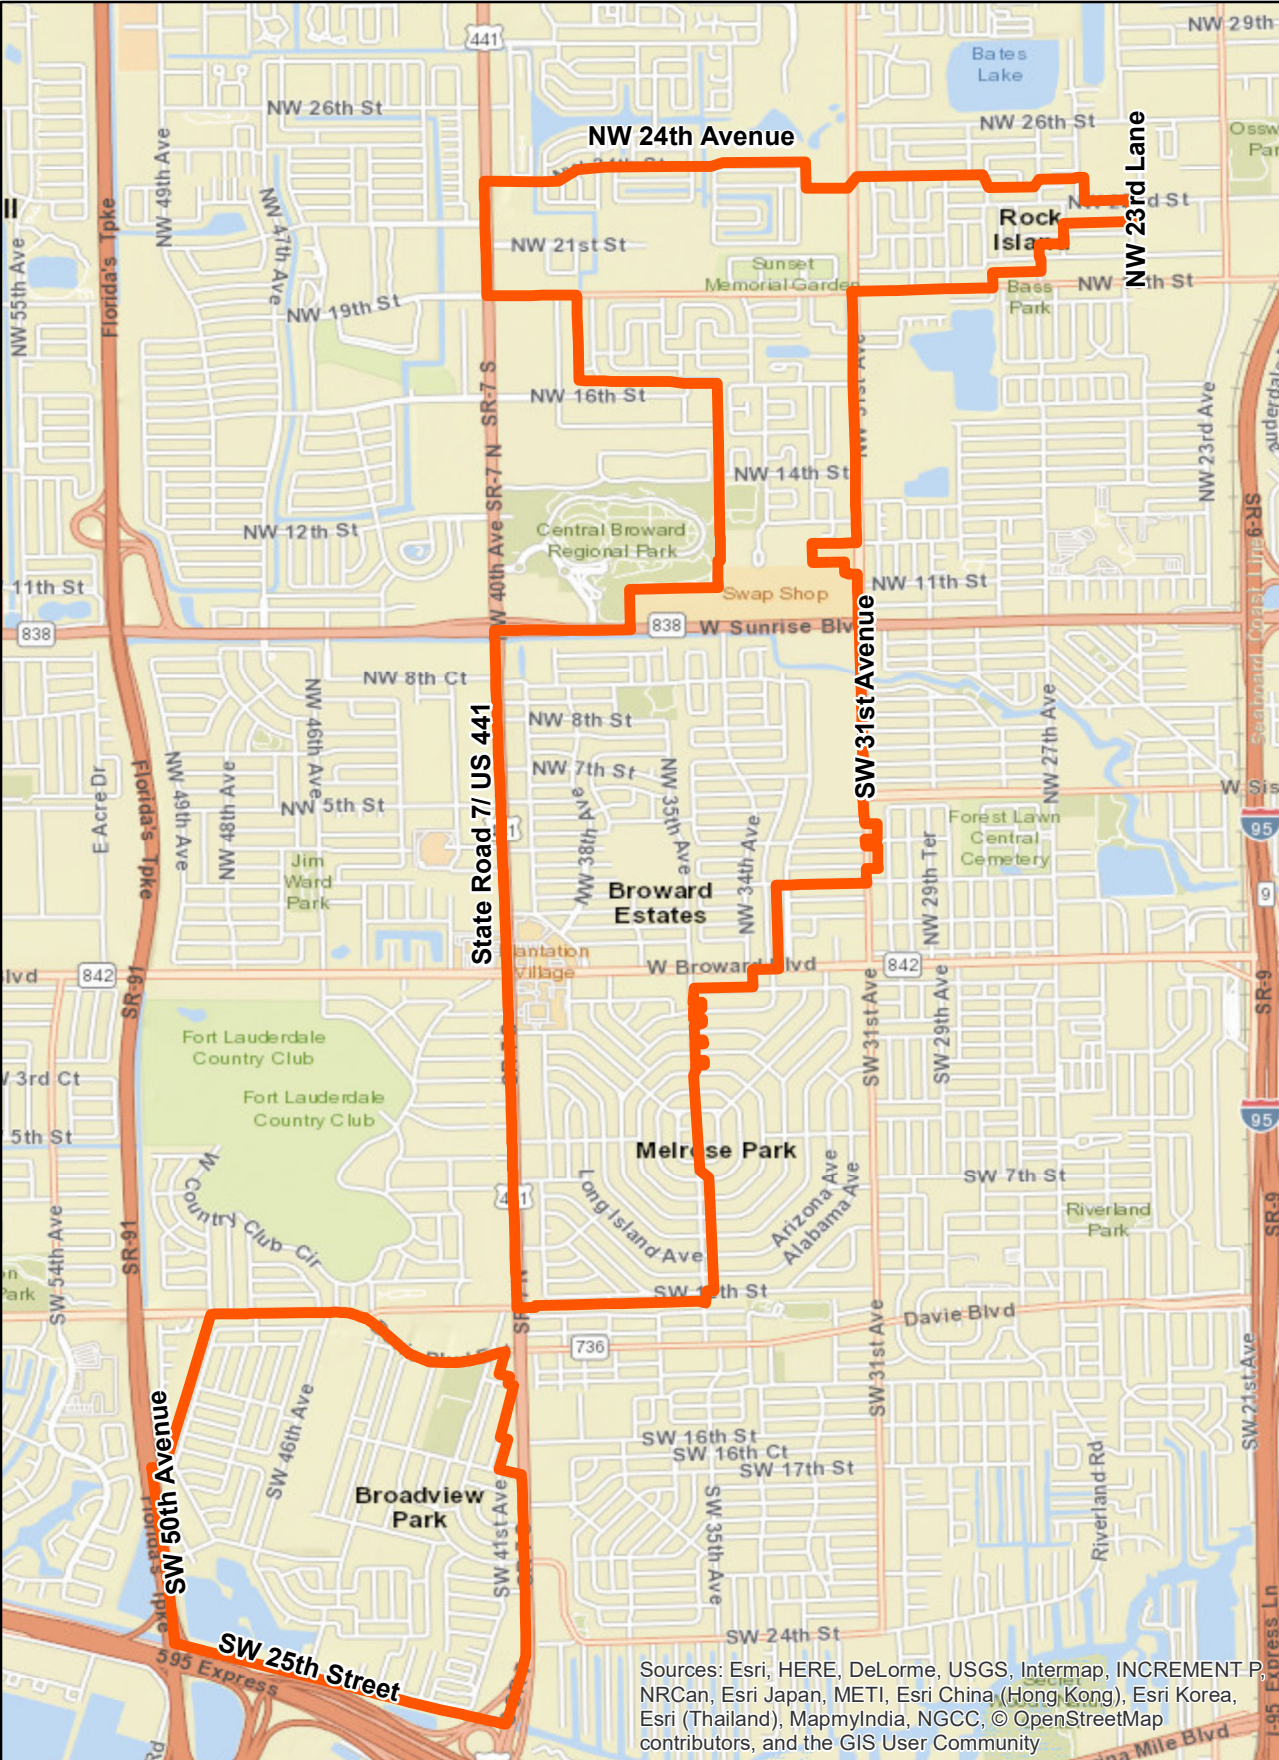

Boil Water Notice - 8/22/2019

6500 Services Affected

Sources: Esri, HERE, DeLorme, USGS, Intermap, INCREMENT P, NRCan, Esri Japan, METI, Esri China (Hong Kong), Esri Korea, Esri (Thailand), MapmyIndia, NGCC, © OpenStreetMap contributors, and the GIS User Community