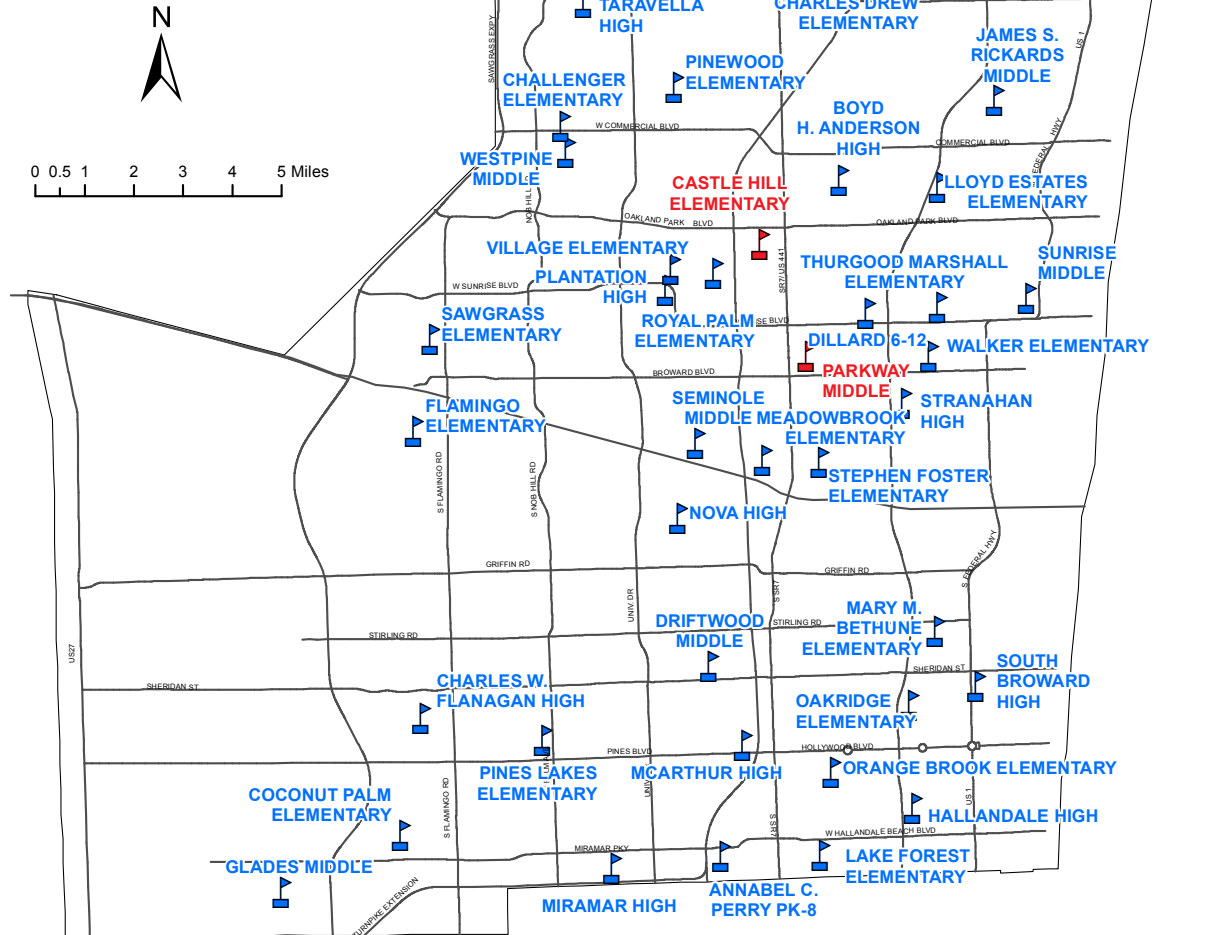

Site Availability

- Sites Open: Monday through Friday
  Breakfast: 8 – 10 a.m.
  Lunch: 11 a.m. – 1 p.m.
- Sites Open: Monday and Wednesday
  Breakfast and Lunch: 10 a.m. – 1 p.m.

Students will receive a meal for themselves and family members who are present. Meal distribution can be accessed by walking up or driving up to the designated location on campus.

The District thanks our community partners – Feeding South Florida, Health Foundation of Broward, The Hunger Coalition, and United Way of Broward for their support.

For more information and updates, visit browardschools.com/coronavirus.

Please note information is always changing and we will provide the latest updates as soon as possible.

The School Board of Broward County, Florida Lori Alhadeff • Robin Bartleman • Heather P. Brinkworth • Patricia Good • Donna P. Korn
Laurie Rich Levinson • Ann Murray • Dr. Rosalind Osgood • Nora Rupert • Robert W. Runcie, Superintendent of Schools

The School Board of Broward County, Florida, prohibits any policy or procedure which results in discrimination on the basis of age, color, disability, gender identity, gender expression, genetic information, marital status, national origin, race, religion, sex or sexual orientation. The School Board also provides equal access to the Boy Scouts and other designated youth groups. Individuals who wish to file a discrimination and/or harassment complaint may contact the Director, of the Equal Educational Opportunities/ADA Compliance Department & District's Equity Coordinator/Title IX Coordinator at 754-321-2150 or Teletype Machine (TTY) 754-321-2158. Individuals with disabilities requesting accommodations under the Americans with Disabilities Act Amendments Act of 2008 (ADAAA), may contact the Equal Educational Opportunities/ADA Compliance Department at 754-321-2150 or Teletype Machine (TTY) 754-321-2158. browardschools.com