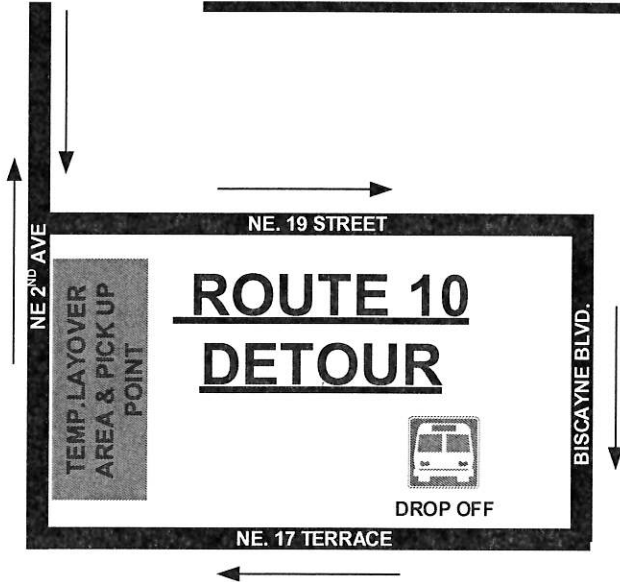

ROUTES 10-16-32

Sunday, February 6, 2022
from
5:30am to approx 12:30pm