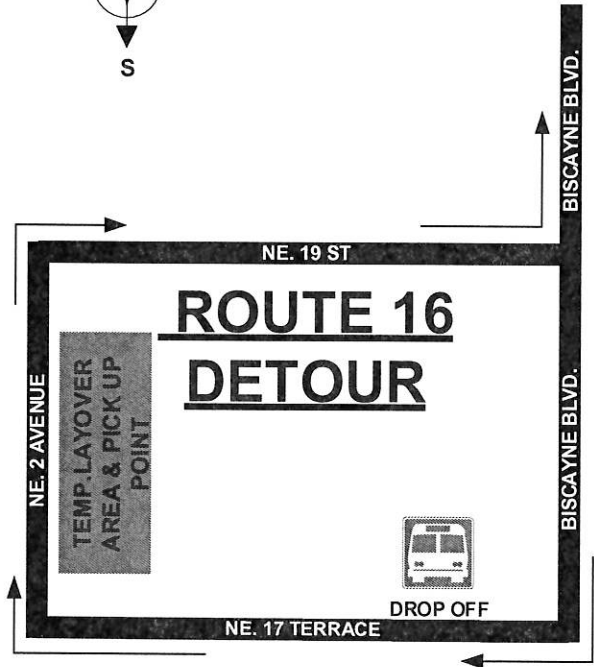

ROUTES 10-16-32

Sunday, February 6, 2022
from
5:30am to approx 12:30pm