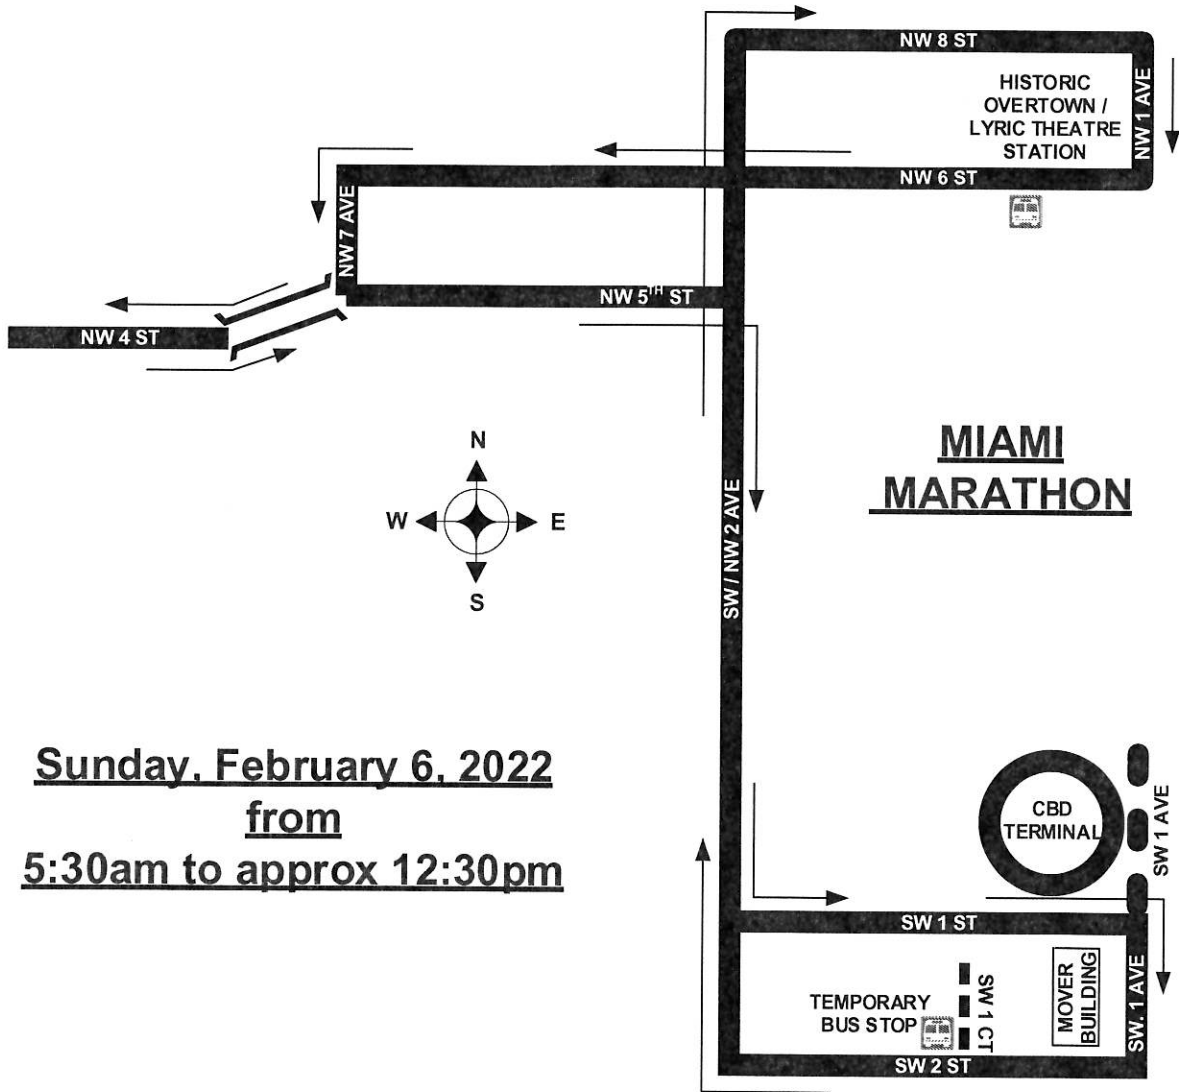

ROUTE 3

MIAMI MARATHON

Sunday, February 6, 2022
from
5:30am until 12:30pm

“PLEASE USE CAUTION”
Safety First!!! Be Aware Of
Unfamiliar Traffic Conditions While
On Detour Route!!!
Pick up and drop off passengers along
the detour route!!!

ROUTE 7 & 7A

Sunday, February 6, 2022
from
5:30am to approx 12:30pm

“PLEASE USE CAUTION”
Safety First!!! Be Aware Of Unfamiliar Traffic Conditions While On Detour Route!!!
Pick up and drop off passengers along the detour route!!!