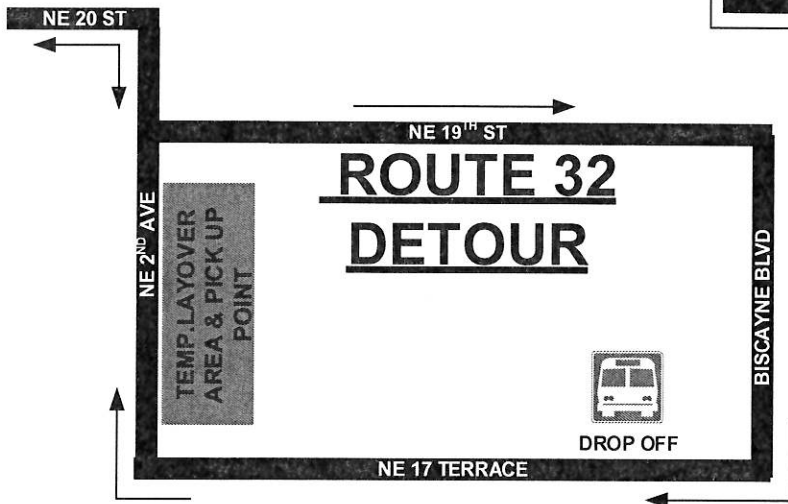

MIAMI MARATHON

“PLEASE USE CAUTION”

Safety First!!! Be Aware Of Unfamiliar Traffic Conditions While On Detour Route!!!

Pick up and drop off passengers along the detour route!!!