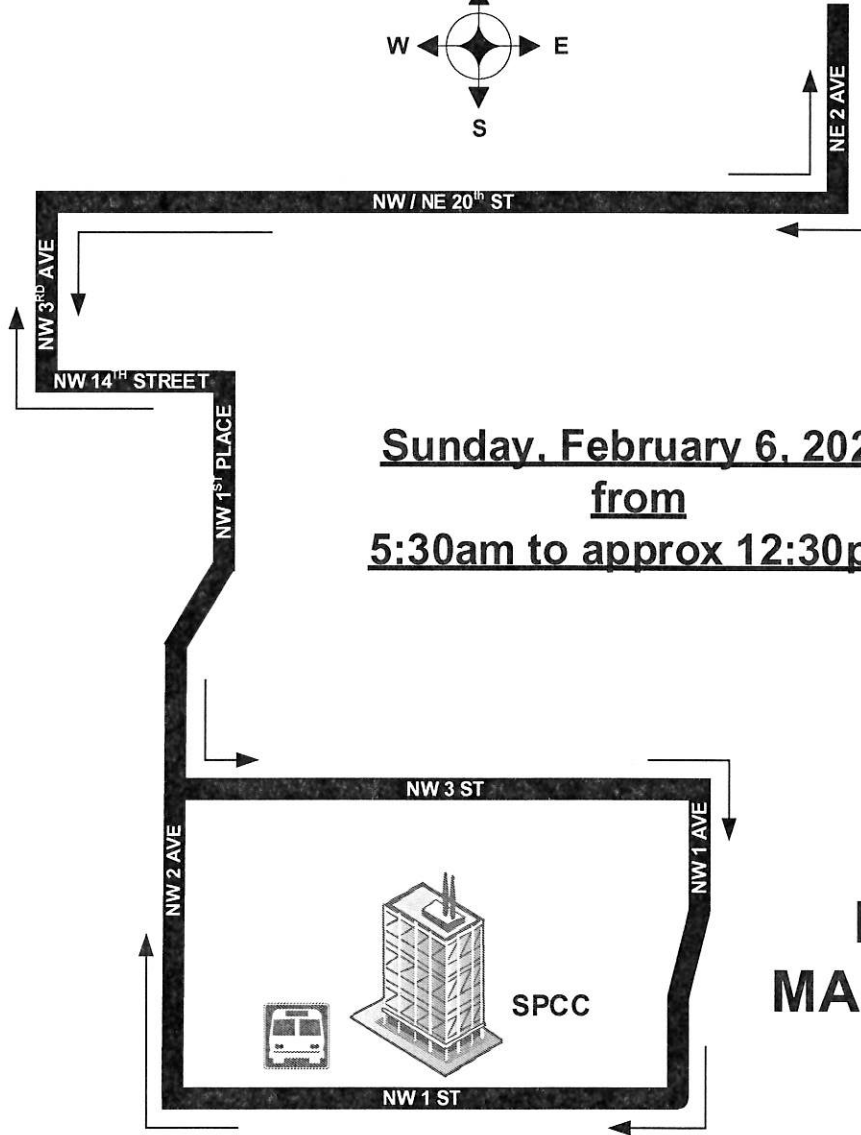

ROUTE 9

Sunday, February 6, 2022
from
5:30am to approx 12:30pm

**MIAMI
MARATHON**

“PLEASE USE CAUTION”

***Safety First!!! Be Aware Of Unfamiliar Traffic Conditions While On Detour Route!!!
Pick up and drop off passengers along the detour route!!!***