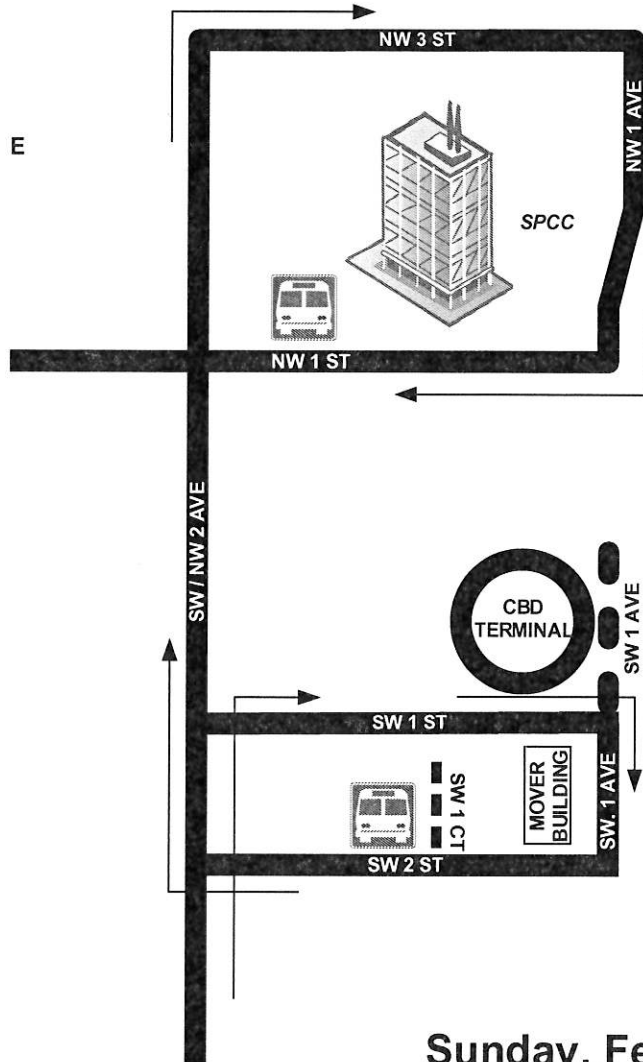

ROUTE 77

MIAMI
MARATHON

Sunday, Feb 6, 2022
from
5:30am to approx 12:30pm

“PLEASE USE CAUTION”

***Safety First!!! Be Aware Of Unfamiliar Traffic Conditions While On Detour Route!!!
Pick up and drop off passengers along the detour route!!!***