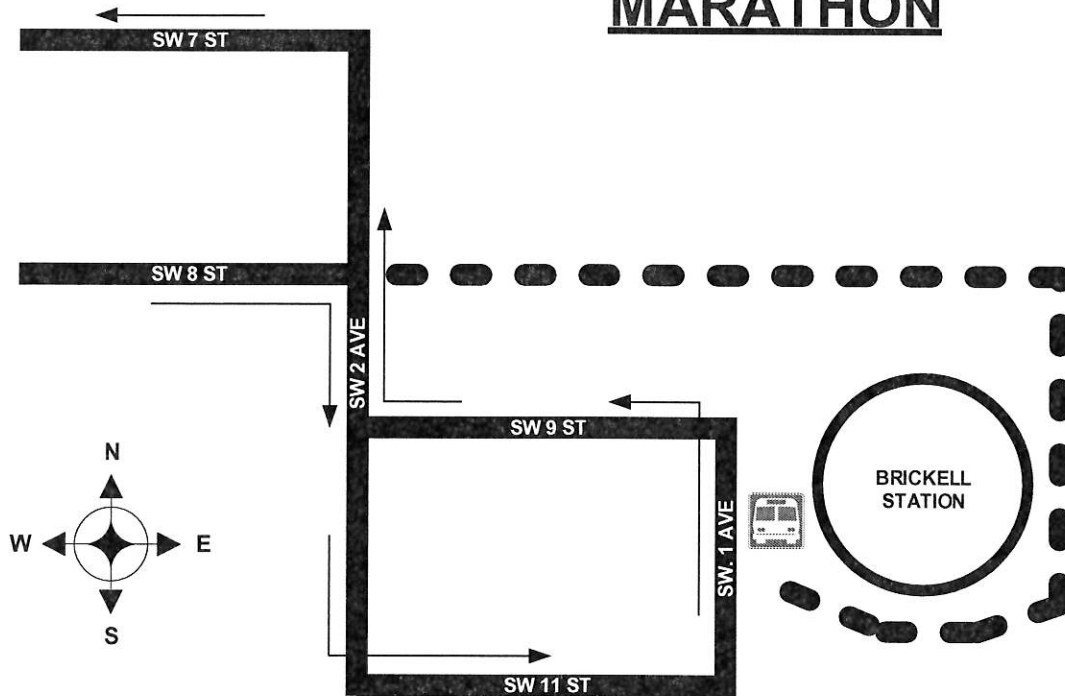

ROUTE 8

MIAMI MARATHON

Sunday, Feb 6, 2022
from
5:30am to approx 12:30pm

“PLEASE USE CAUTION”

***Safety First!!! Be Aware Of Unfamiliar Traffic Conditions While On Detour Route!!!
Pick up and drop off passengers along the detour route!!!***