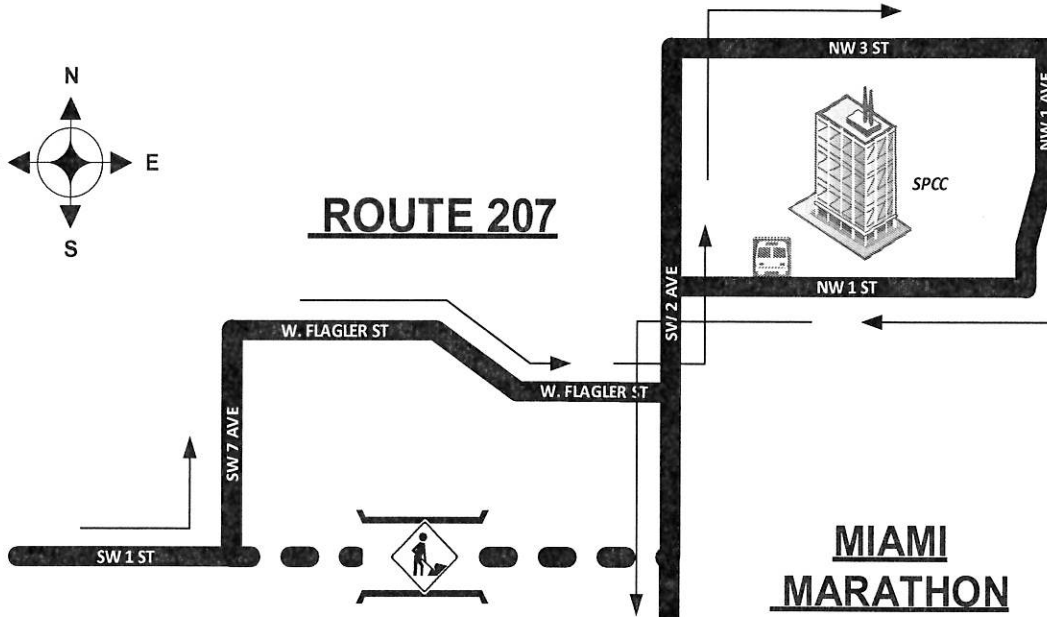

ROUTES 10-16-32

Sunday, February 6, 2022
from
5:30am to approx 12:30pm

MIAMI MARATHON

“PLEASE USE CAUTION”

Safety First!!! Be Aware Of Unfamiliar Traffic Conditions While On Detour Route!!!

Pick up and drop off passengers along the detour route!!!

ROUTES 207 & 208

ROUTE 207

MIAMI MARATHON

ROUTE 208

Sunday, February 6, 2022
from
5:30am to approx 12:30pm

“PLEASE USE CAUTION”

***Safety First!!! Be Aware Of Unfamiliar Traffic Conditions While On Detour Route!!!
Pick up and drop off passengers along the detour route!!!***