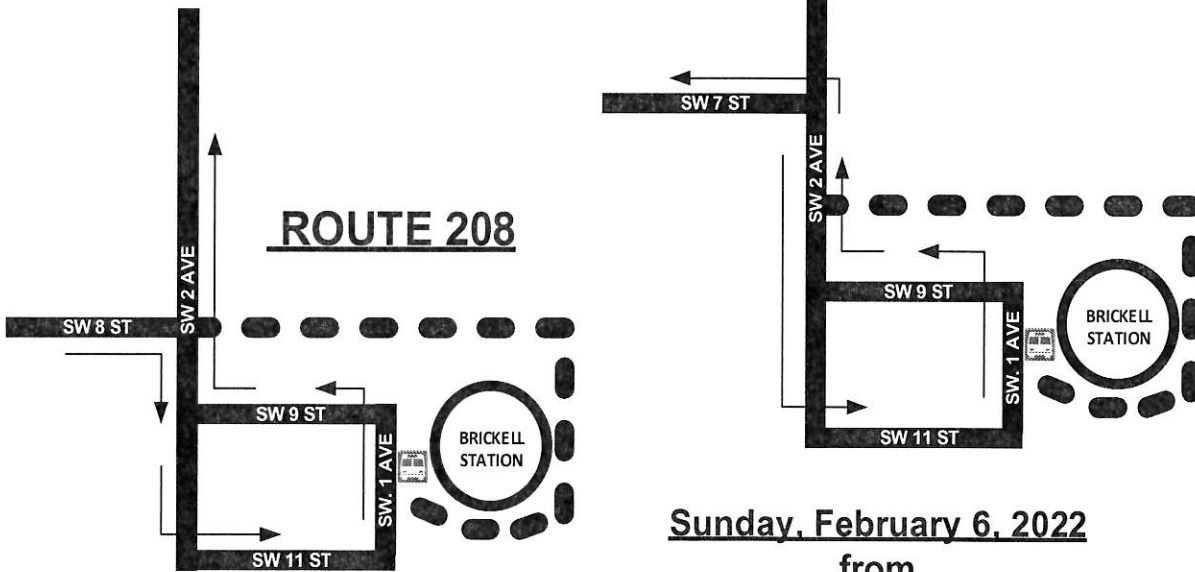

ROUTES 207 & 208

ROUTE 207

MIAMI MARATHON

ROUTE 208

Sunday, February 6, 2022
from
5:30am to approx 12:30pm

“PLEASE USE CAUTION”

***Safety First!!! Be Aware Of Unfamiliar Traffic Conditions While On Detour Route!!!
Pick up and drop off passengers along the detour route!!!***

ROUTES S & 120

Sunday, February 6, 2022
from
5:30am to approx 12:30pm

"PLEASE USE CAUTION"

***Safety First!!! Be Aware Of Unfamiliar Traffic Conditions While On Detour Route!!!
Pick up and drop off passengers along the detour route!!!***