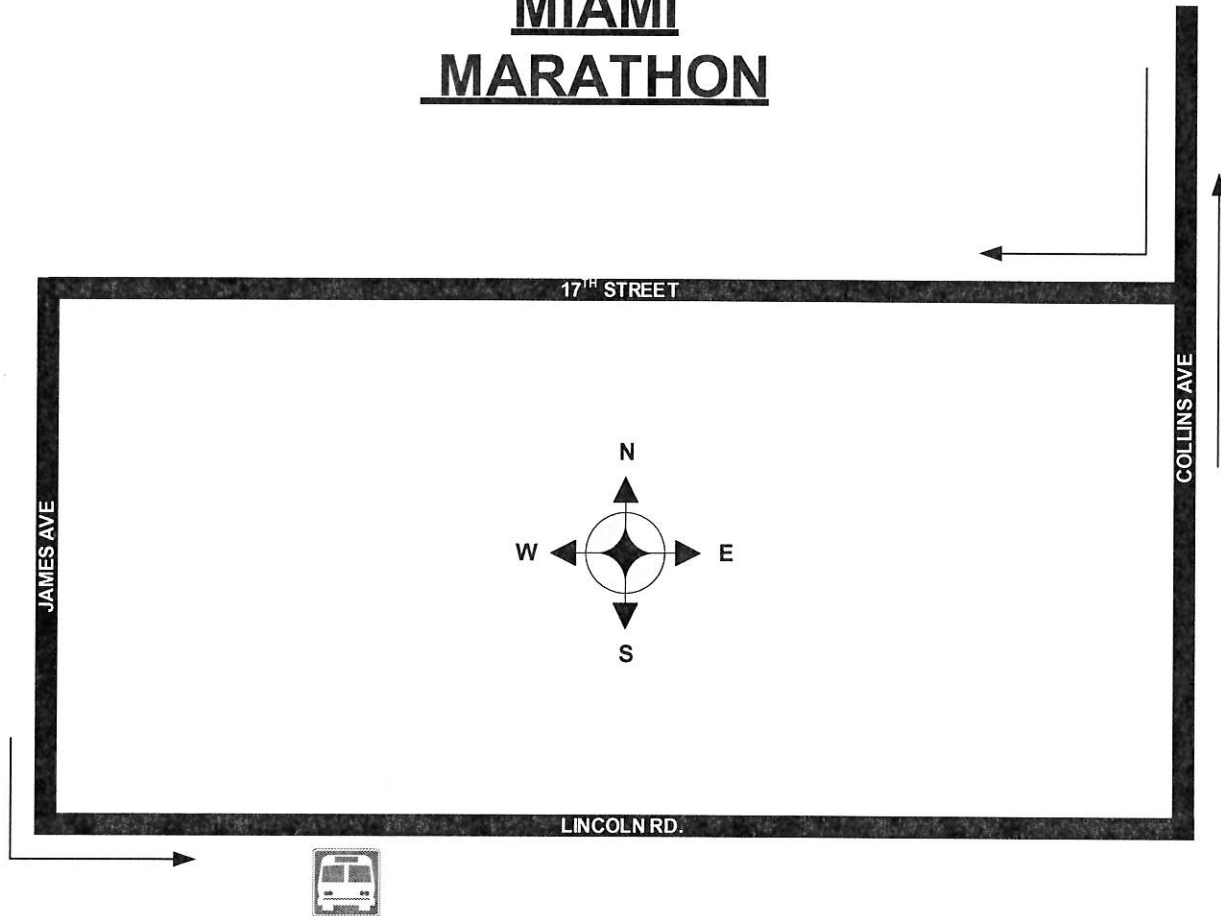

ROUTE L & 150

MIAMI MARATHON

Sunday, February 6, 2022
from
5:30am to approx 12:30pm

"PLEASE USE CAUTION"

***Safety First!!! Be Aware Of Unfamiliar Traffic Conditions While On Detour Route!!!
Pick up and drop off passengers along the detour route!!!***