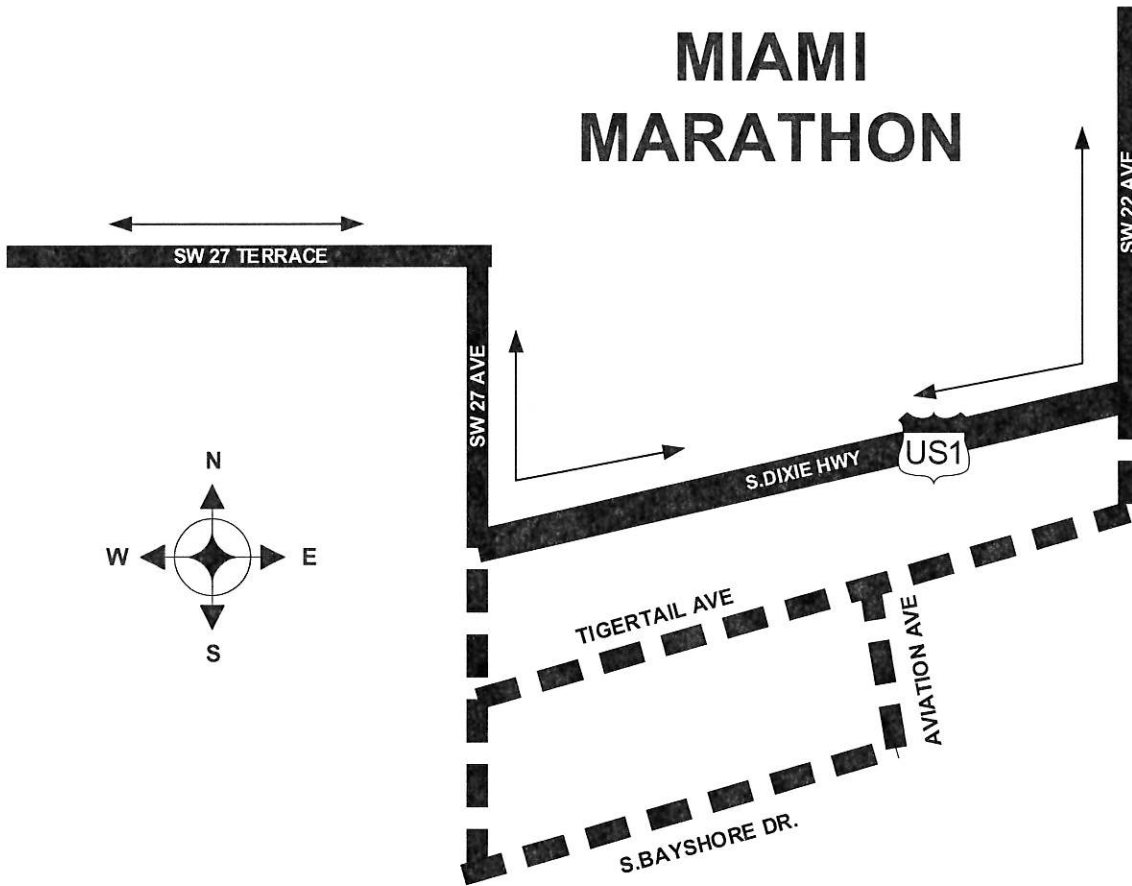

ROUTE 12

Sunday, February 6, 2022
from
5:30am to approx 12:30pm

MIAMI MARATHON

WAIT FOR SUPERVISOR'S
INSTRUCTIONS
UPON ARRIVING AT VIZCAYA RAIL
STATION.

"PLEASE USE CAUTION"

***Safety First!!! Be Aware Of Unfamiliar Traffic Conditions While On Detour Route!!!
Pick up and drop off passengers along the detour route!!!***

ROUTE 21

Sunday, February 6, 2022
from
5:30am until 12:30pm

“PLEASE USE CAUTION”

***Safety First!!! Be Aware Of Unfamiliar Traffic Conditions While On Detour Route!!!
Pick up and drop off passengers along the detour route!!!***

ROUTE 22

Sunday, February 6, 2022

from

5:30am to approx 12:30pm

“PLEASE USE CAUTION”

Safety First!!! Be Aware Of Unfamiliar Traffic Conditions While On Detour Route!!!

Pick up and drop off passengers along the detour route!!!

ROUTES 207 & 208

ROUTE 207

MIAMI MARATHON

ROUTE 208

Sunday, February 6, 2022
from
5:30am to approx 12:30pm

“PLEASE USE CAUTION”

***Safety First!!! Be Aware Of Unfamiliar Traffic Conditions While On Detour Route!!!
Pick up and drop off passengers along the detour route!!!***