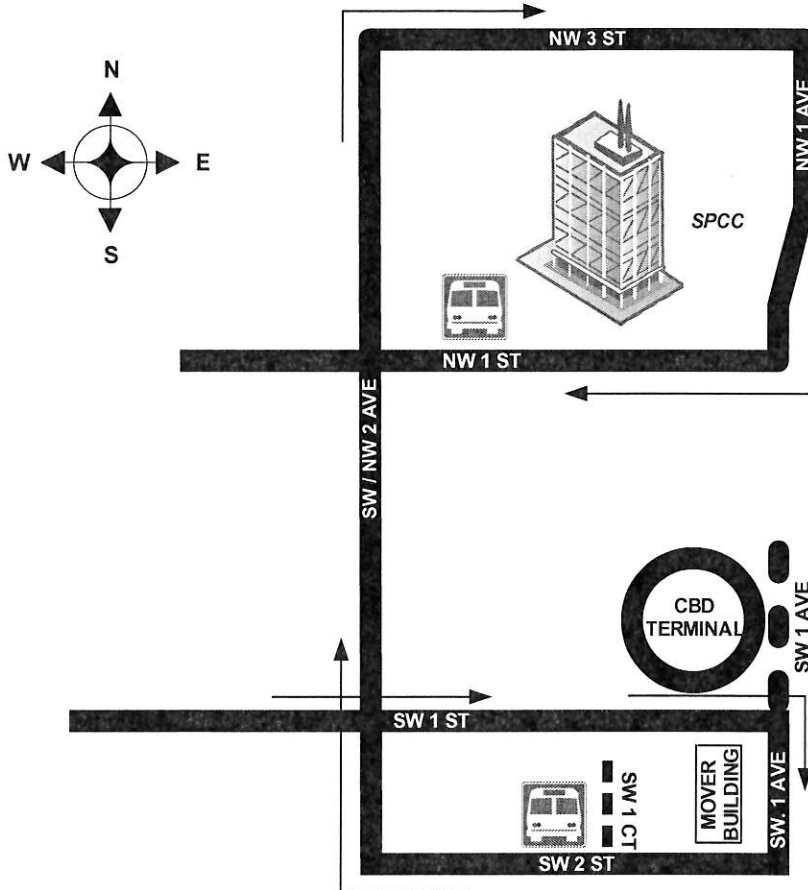

ROUTE 11

MIAMI MARATHON

Sunday, February 6, 2022
from
5:30am to approx 12:30pm

“PLEASE USE CAUTION”

***Safety First!!! Be Aware Of Unfamiliar Traffic Conditions While On Detour Route!!!
Pick up and drop off passengers along the detour route!!!***