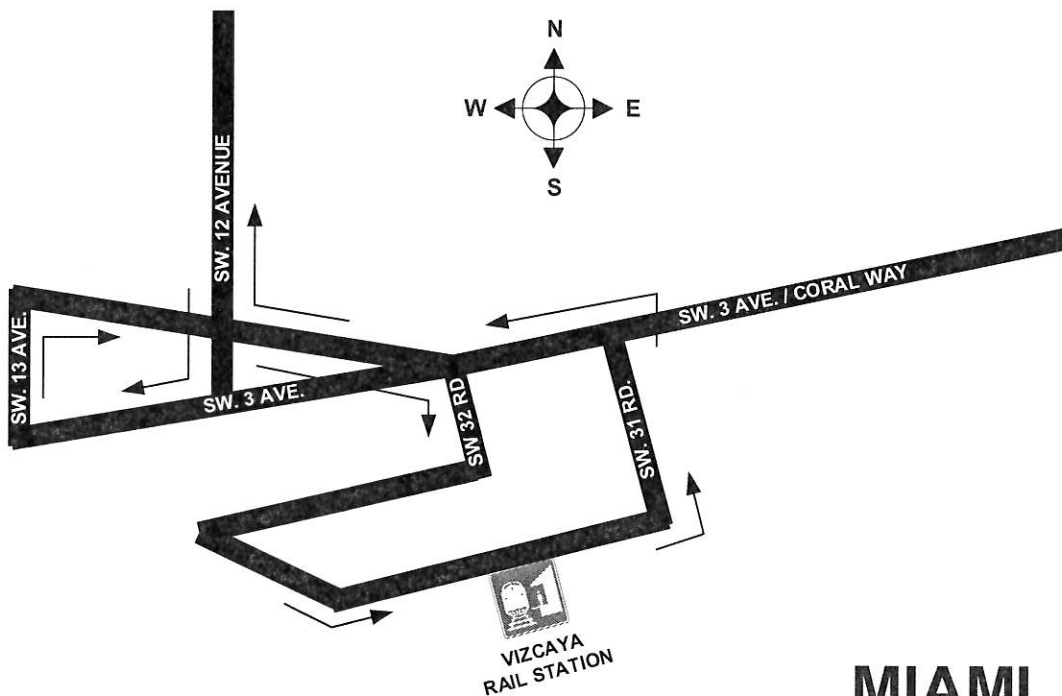

ROUTE 11

MIAMI MARATHON

Sunday, February 6, 2022
from
5:30am to approx 12:30pm

“PLEASE USE CAUTION”

***Safety First!!! Be Aware Of Unfamiliar Traffic Conditions While On Detour Route!!!
Pick up and drop off passengers along the detour route!!!***

ROUTE 12

Sunday, February 6, 2022
from
5:30am to approx 12:30pm

MIAMI MARATHON

WAIT FOR SUPERVISOR'S
INSTRUCTIONS
UPON ARRIVING AT VIZCAYA RAIL
STATION.

"PLEASE USE CAUTION"

***Safety First!!! Be Aware Of Unfamiliar Traffic Conditions While On Detour Route!!!
Pick up and drop off passengers along the detour route!!!***

ROUTE 21

Sunday, February 6, 2022
from
5:30am until 12:30pm

“PLEASE USE CAUTION”

***Safety First!!! Be Aware Of Unfamiliar Traffic Conditions While On Detour Route!!!
Pick up and drop off passengers along the detour route!!!***

ROUTES 207 & 208

ROUTE 207

MIAMI MARATHON

ROUTE 208

Sunday, February 6, 2022
from
5:30am to approx 12:30pm

“PLEASE USE CAUTION”

***Safety First!!! Be Aware Of Unfamiliar Traffic Conditions While On Detour Route!!!
Pick up and drop off passengers along the detour route!!!***