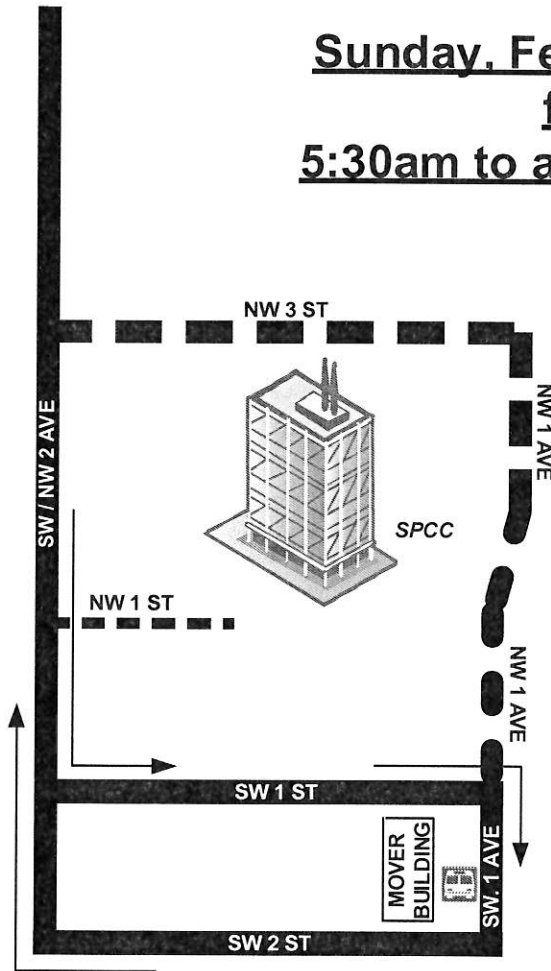

ROUTE 2

Sunday, February 6, 2022
from
5:30am to approx 12:30pm

MIAMI MARATHON

“PLEASE USE CAUTION”

***Safety First!!! Be Aware Of Unfamiliar Traffic Conditions While On Detour Route!!!
Pick up and drop off passengers along the detour route!!!***