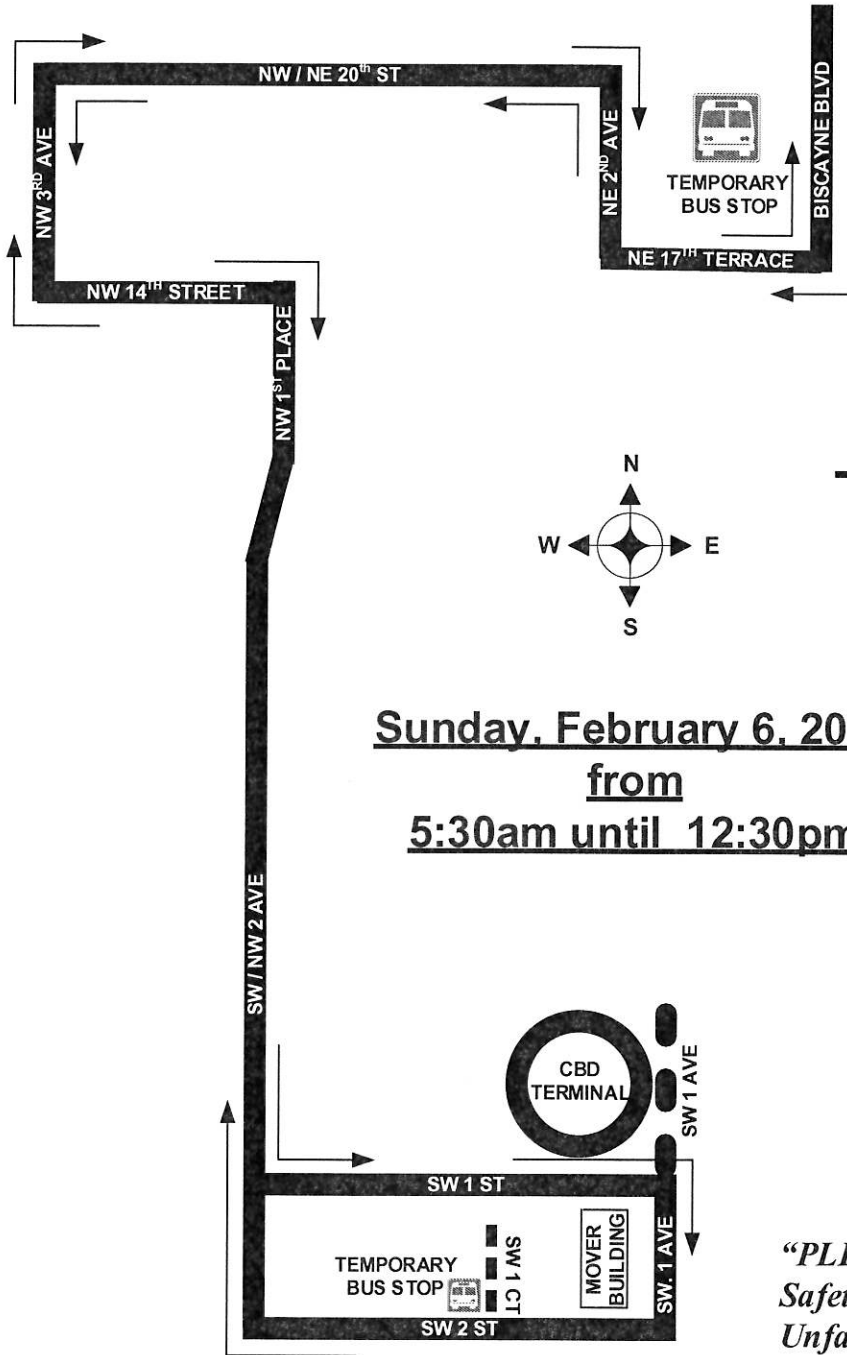

ROUTE 3

MIAMI MARATHON

Sunday, February 6, 2022
from
5:30am until 12:30pm

“PLEASE USE CAUTION”
Safety First!!! Be Aware Of
Unfamiliar Traffic Conditions While
On Detour Route!!!
Pick up and drop off passengers along
the detour route!!!