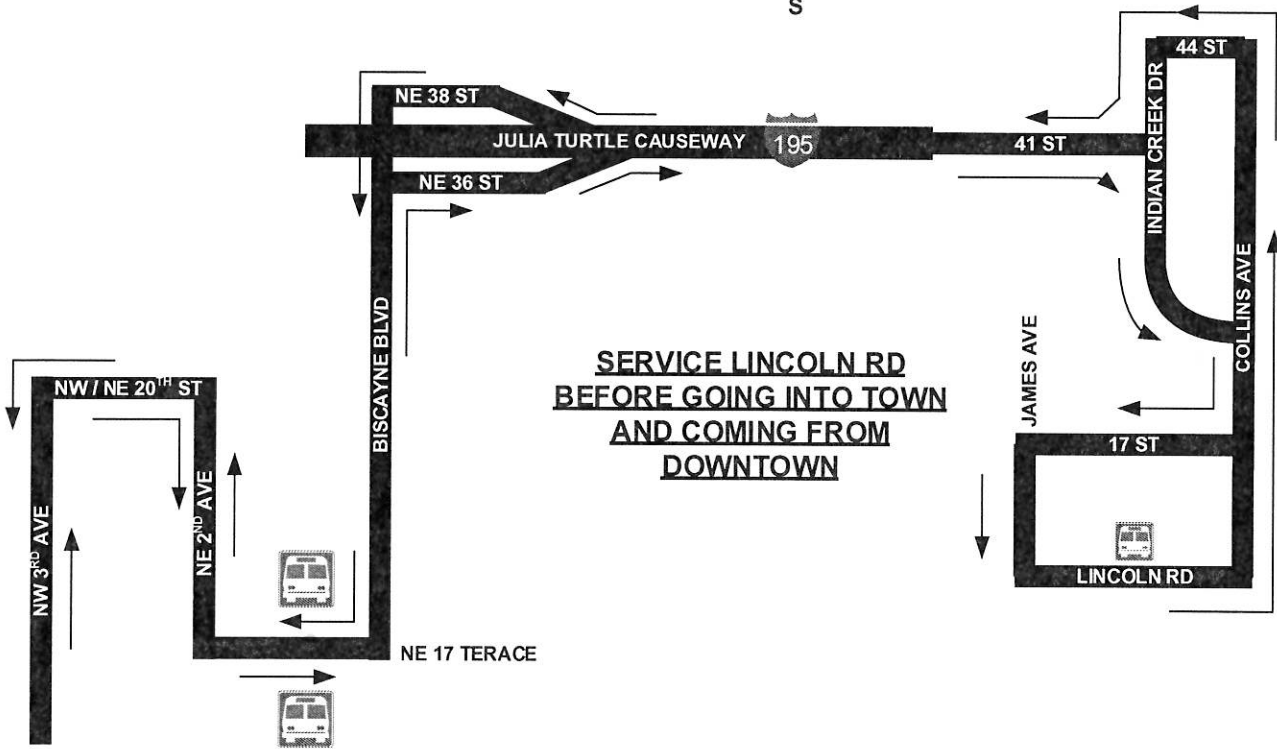

ROUTE M

MIAMI MARATHON

Sunday, February 6, 2022

from

5:30am to approx 12:30pm

“PLEASE USE CAUTION”

Safety First!!! Be Aware Of Unfamiliar Traffic Conditions While On Detour Route!!!

Pick up and drop off passengers along the detour route!!!