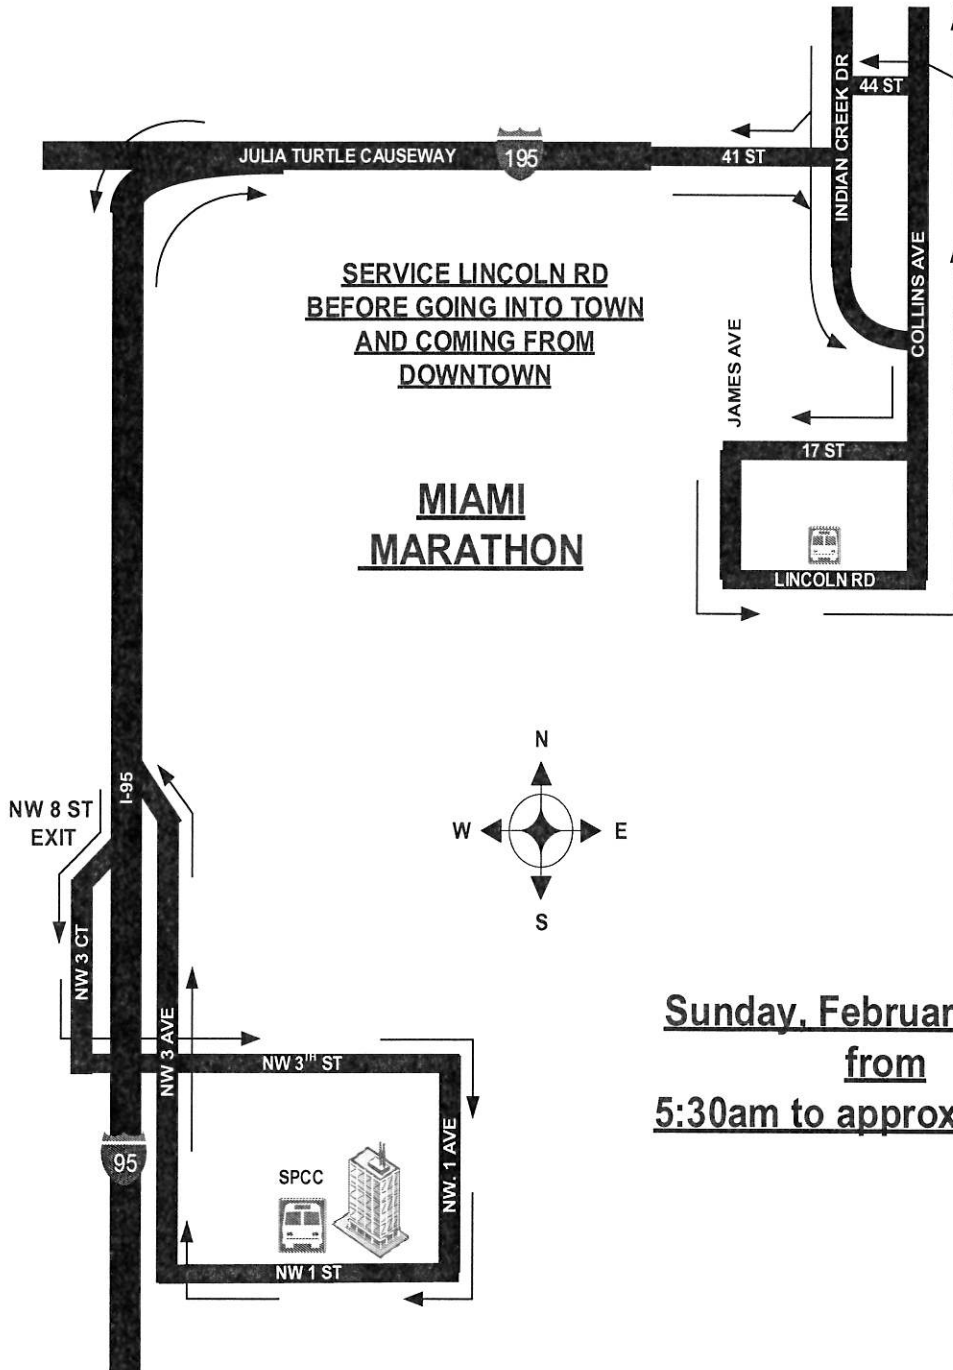

ROUTES S & 120

Sunday, February 6, 2022
from
5:30am to approx 12:30pm

"PLEASE USE CAUTION"

***Safety First!!! Be Aware Of Unfamiliar Traffic Conditions While On Detour Route!!!
Pick up and drop off passengers along the detour route!!!***