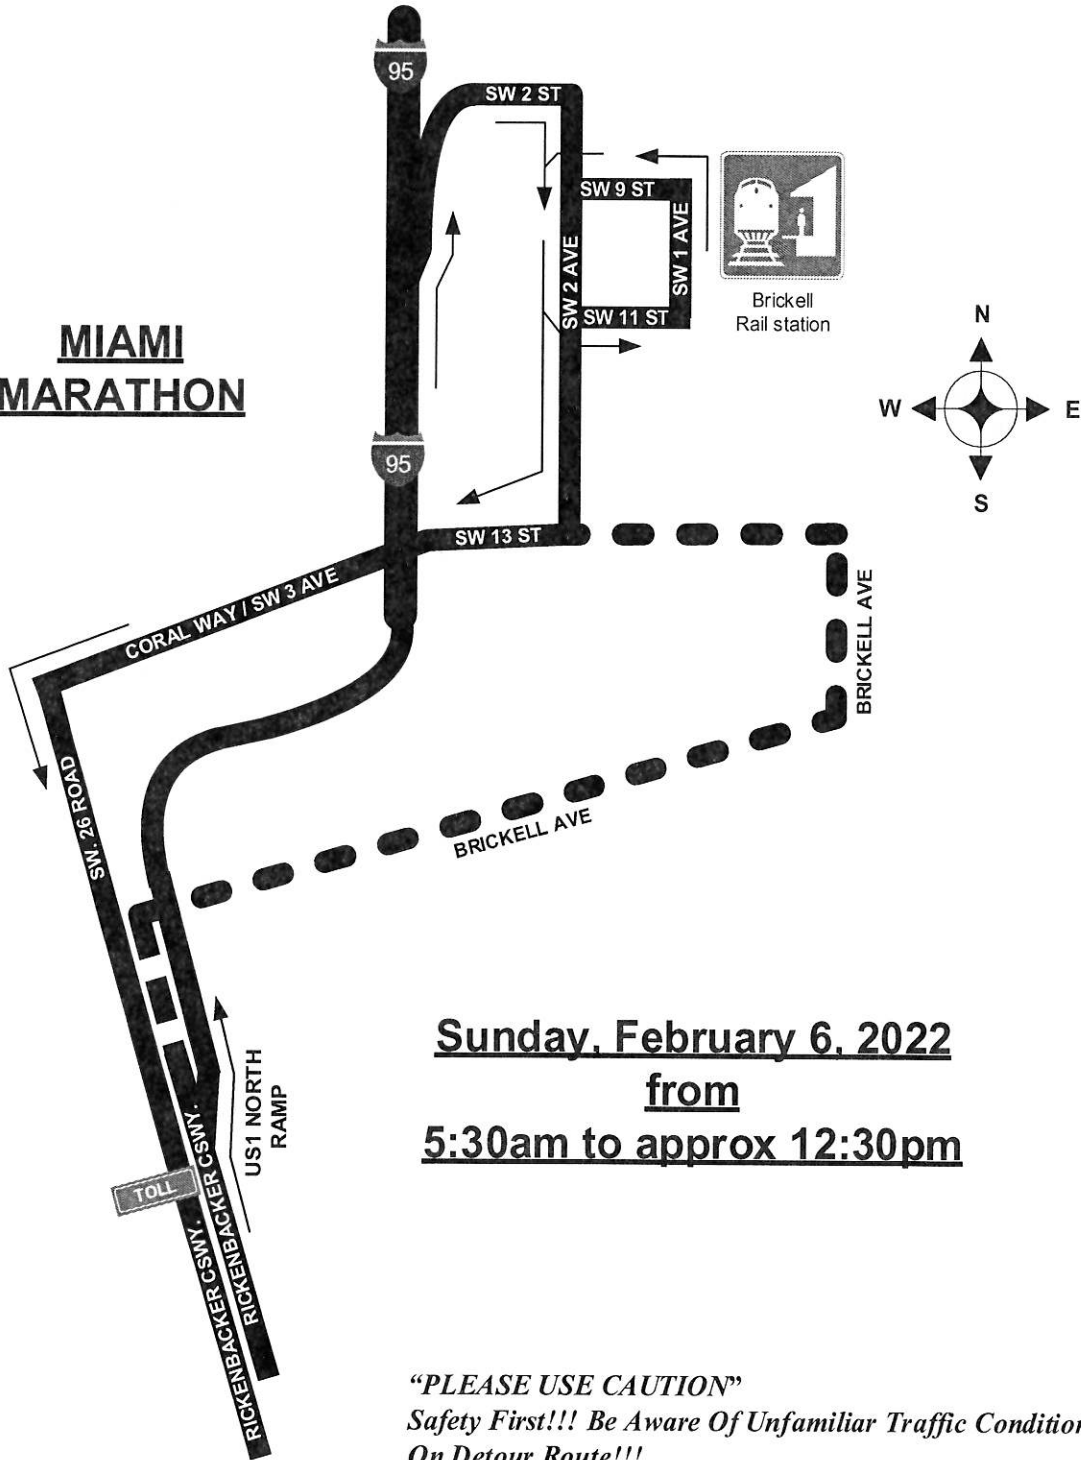

ROUTE B

MIAMI
MARATHON

Sunday, February 6, 2022
from
5:30am to approx 12:30pm

"PLEASE USE CAUTION"
*Safety First!!! Be Aware Of Unfamiliar Traffic Conditions While
On Detour Route!!!
Pick up and drop off passengers along the detour route!!!*