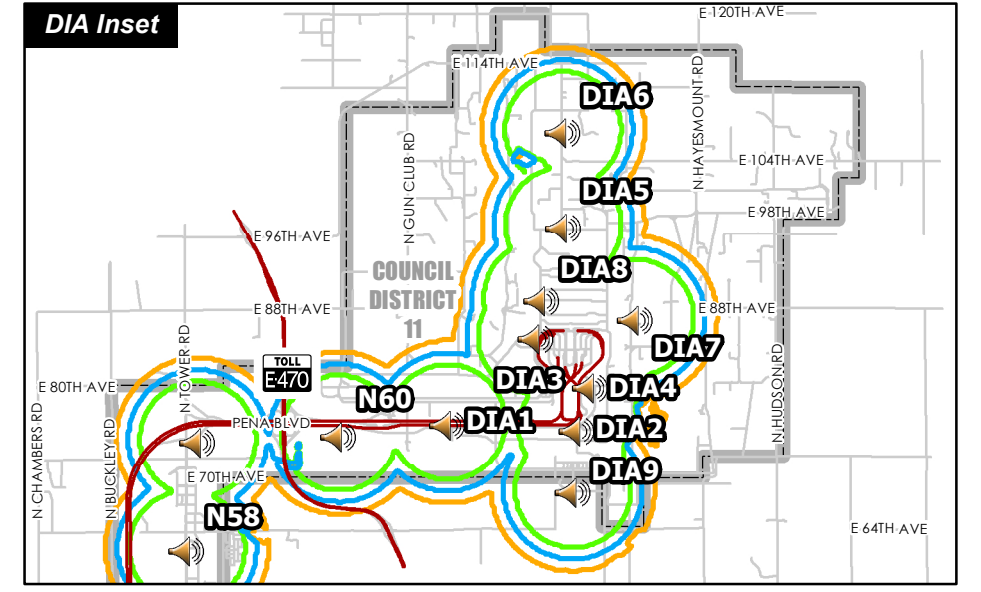

Denver Siren Locations and Sound Contours

August 21st, 2012

See Inset

LEGEND

- Siren Locations
- City Council District Boundaries

- Sound Contours**
- 70 dB
 - 75 dB
 - 80 dB

Source: Sirens and Sound Contours - Federal Signal
 Map Prepared by TS DenverGIS