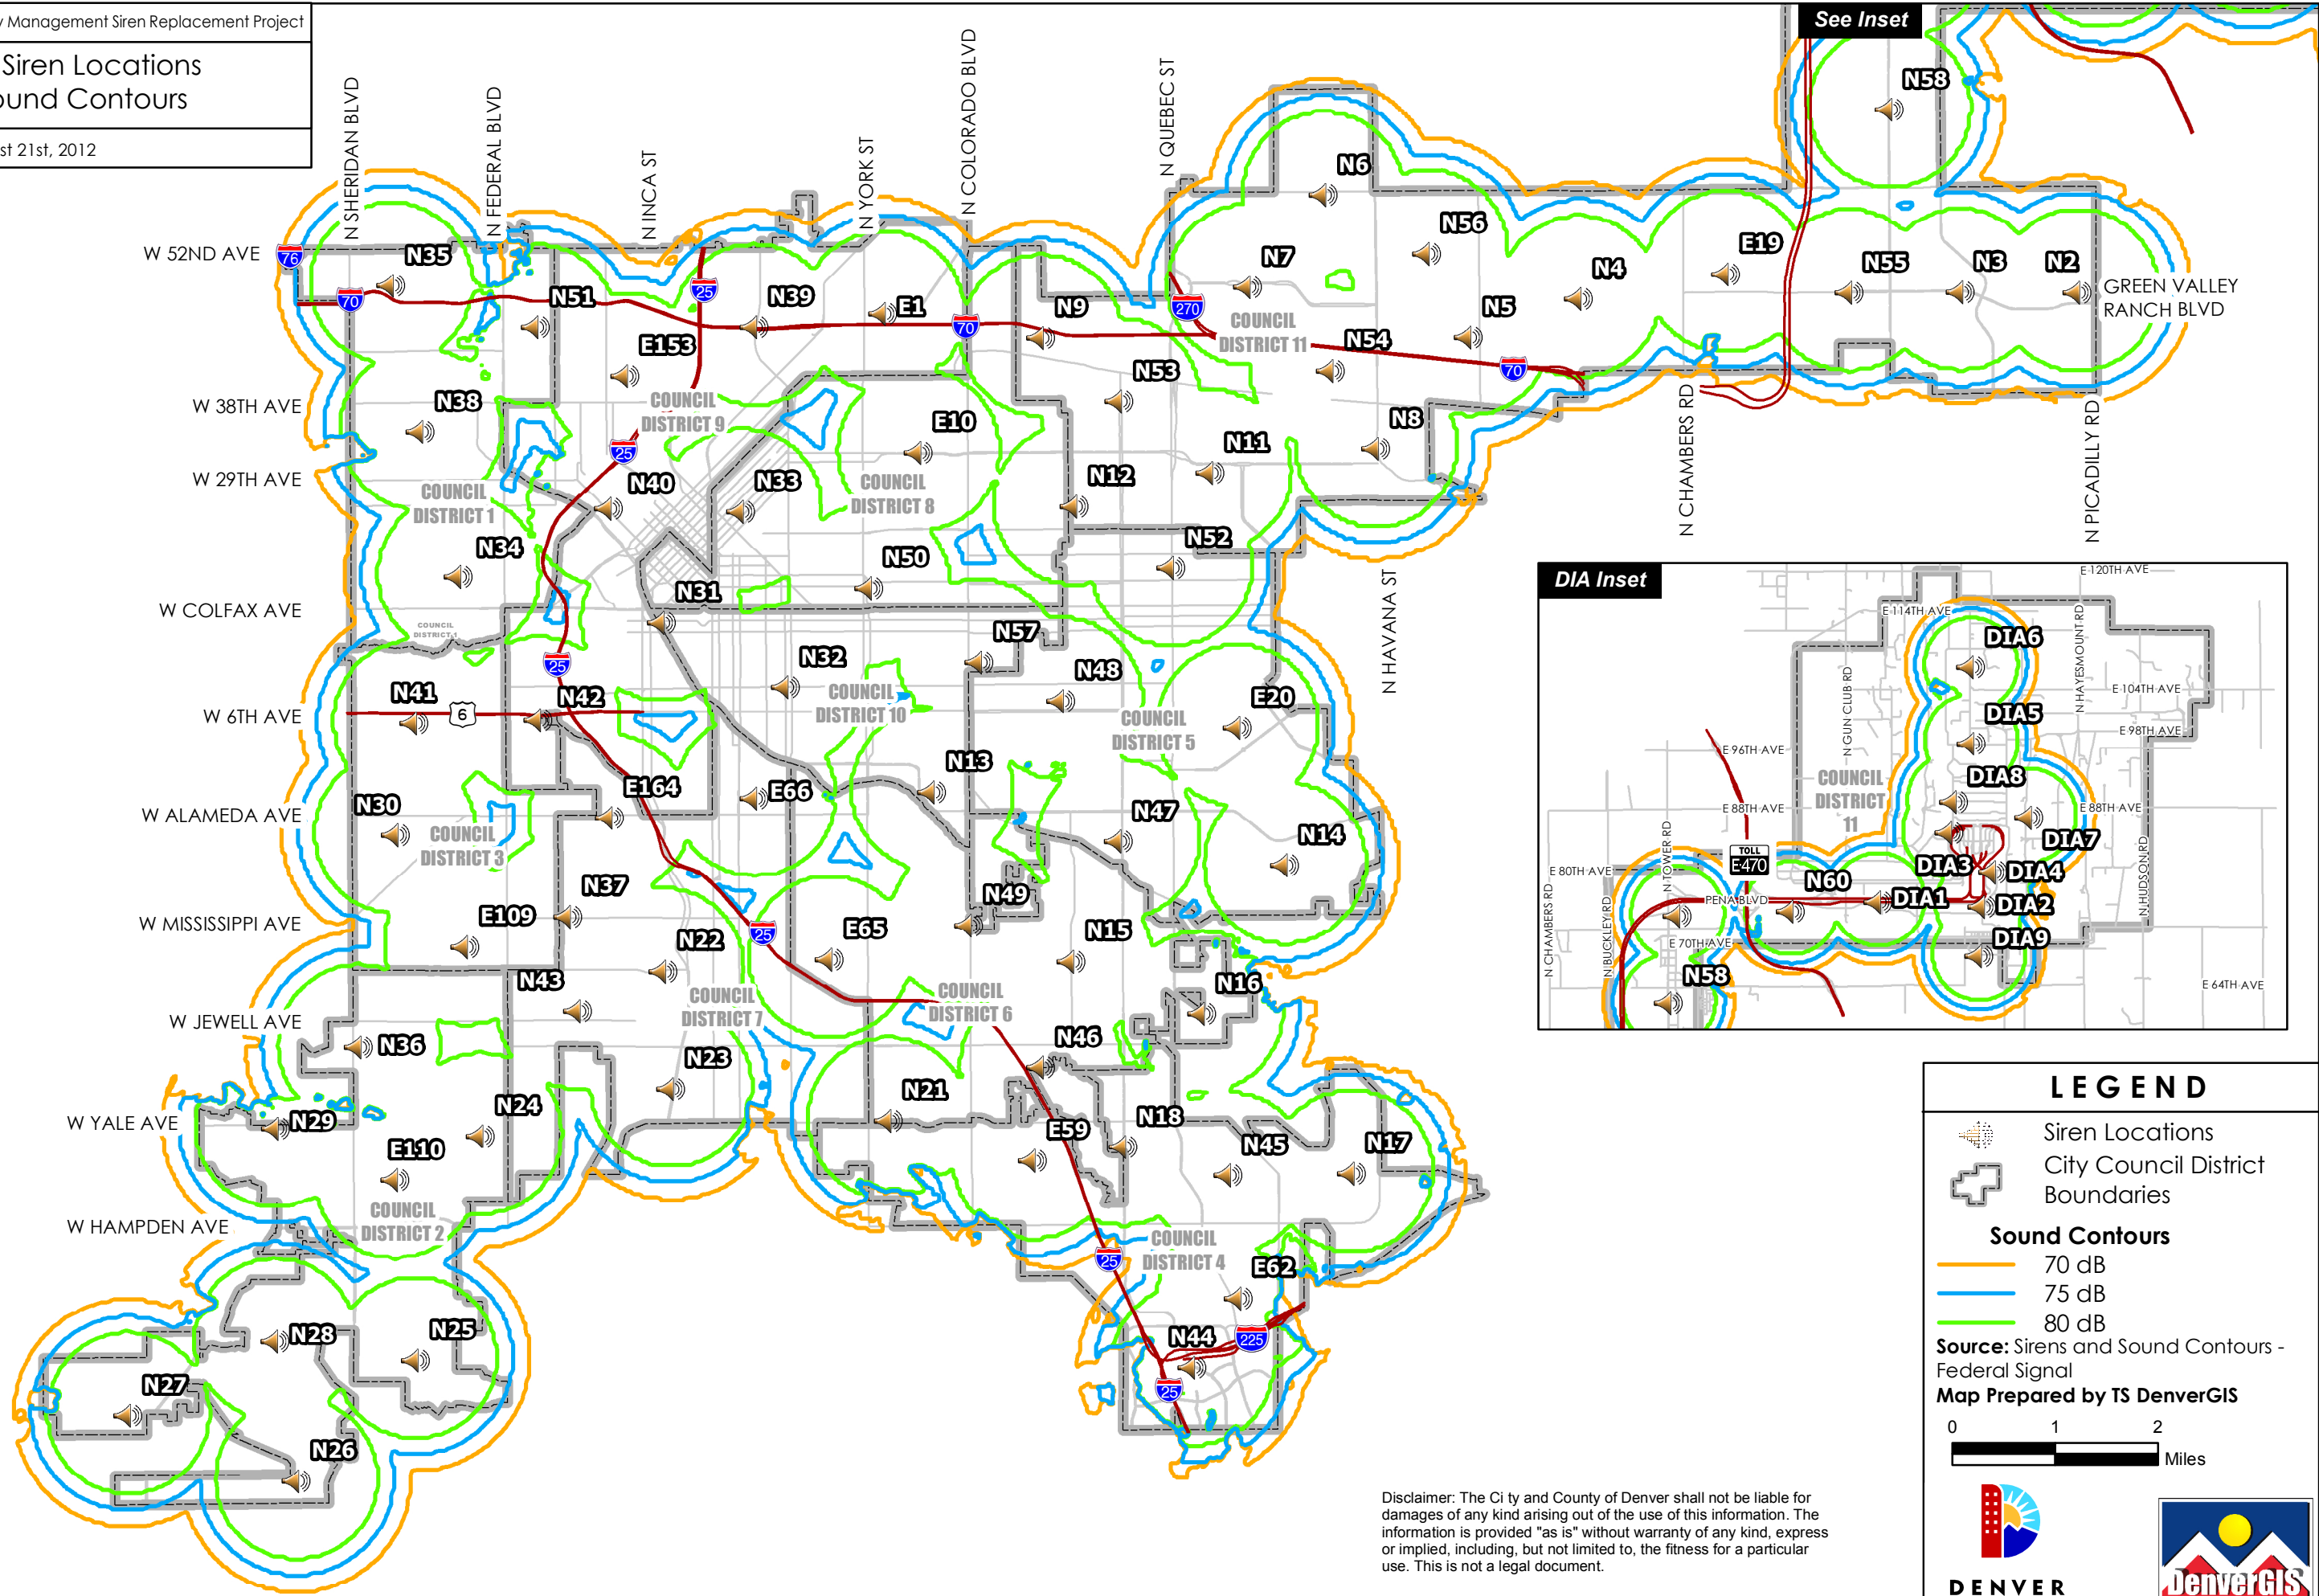

Denver Siren Locations and Sound Contours

August 21st, 2012

See Inset

LEGEND

- Siren Locations
- City Council District Boundaries

- Sound Contours**
- 70 dB
 - 75 dB
 - 80 dB

Source: Sirens and Sound Contours - Federal Signal
 Map Prepared by TS DenverGIS

Disclaimer: The City and County of Denver shall not be liable for damages of any kind arising out of the use of this information. The information is provided "as is" without warranty of any kind, express or implied, including, but not limited to, the fitness for a particular use. This is not a legal document.