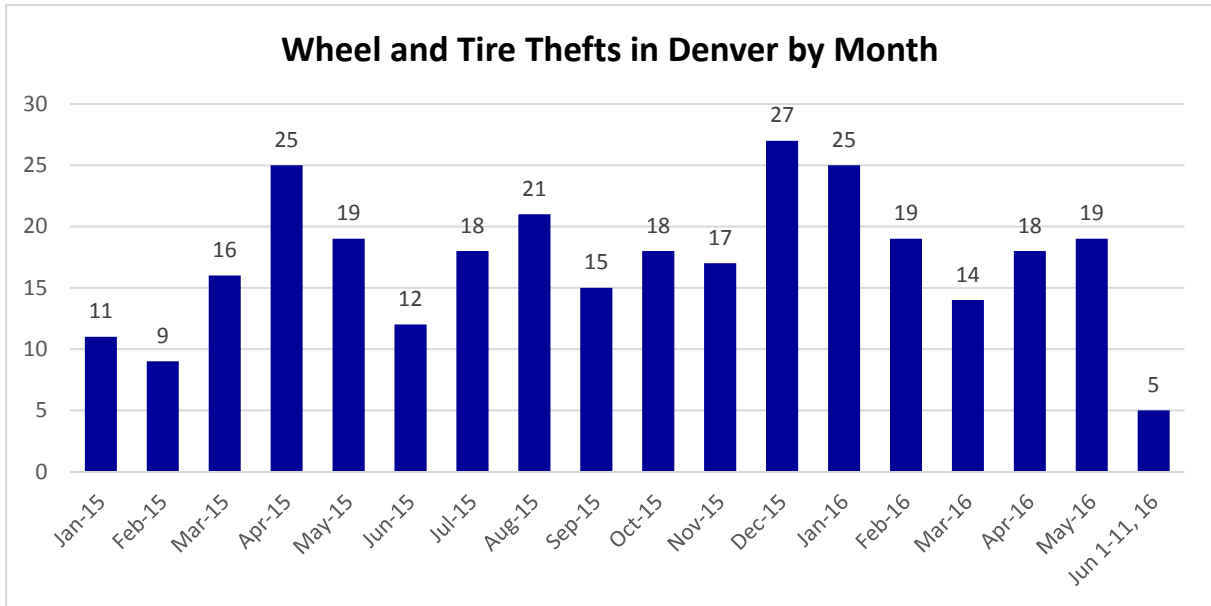

Wheel and Tire Thefts in Denver

January 1, 2015 through June 11, 2016

A review of wheel and tire thefts occurring in the City and County of Denver was conducted for the period of January 1, 2015 through June 11, 2016. A summary of the information is included below.

- There were 208 wheel and tire thefts in 2015 and 100 through June 11 in 2016.
- Since December of 2015 there was a downward trend through March. Since March the thefts have been increasing.

- Thefts most frequently occurred between 5:00 pm and 11:00 pm and Friday had the most occurrences.

Wheels and Tire Thefts by Day of Week and Hour

Day of Week	Hour																					Grand Total				
	8	9	10	11	12	13	14	15	16	17	18	19	20	21	22	23	0	1	2	3	4		5	6	7	
Sunday	2		1	1	1		1	2	2	4	1	1	3	1	2	2	1		1	1			1		28	
Monday	3				1	3	2	2		2	6	2	2	3	3	1	2	4					2		1	39
Tuesday	1				1	2	2	1	1	2	6		1	4	1	5		1	1				4	1		34
Wednesday	2	4			2	1	2	1	2	4	3	2	5	4	4	4	1	2	3	1	2			2	1	52
Thursday	1			4	1	2		1	2	1	5	2	3	4	5	3	4	3		3	1			1	3	49
Friday	6	2	2	1	2		1	1	5	9	7	2	4	4	6			2	1	2			1	3	1	62
Saturday		4	1		4	1	2	2	3	3	4	3	1	3	3		4	3	1	1	1					44
Grand Total	15	10	4	6	12	9	10	10	15	25	32	12	19	23	24	15	12	15	7	8	4	7	8	6	308	